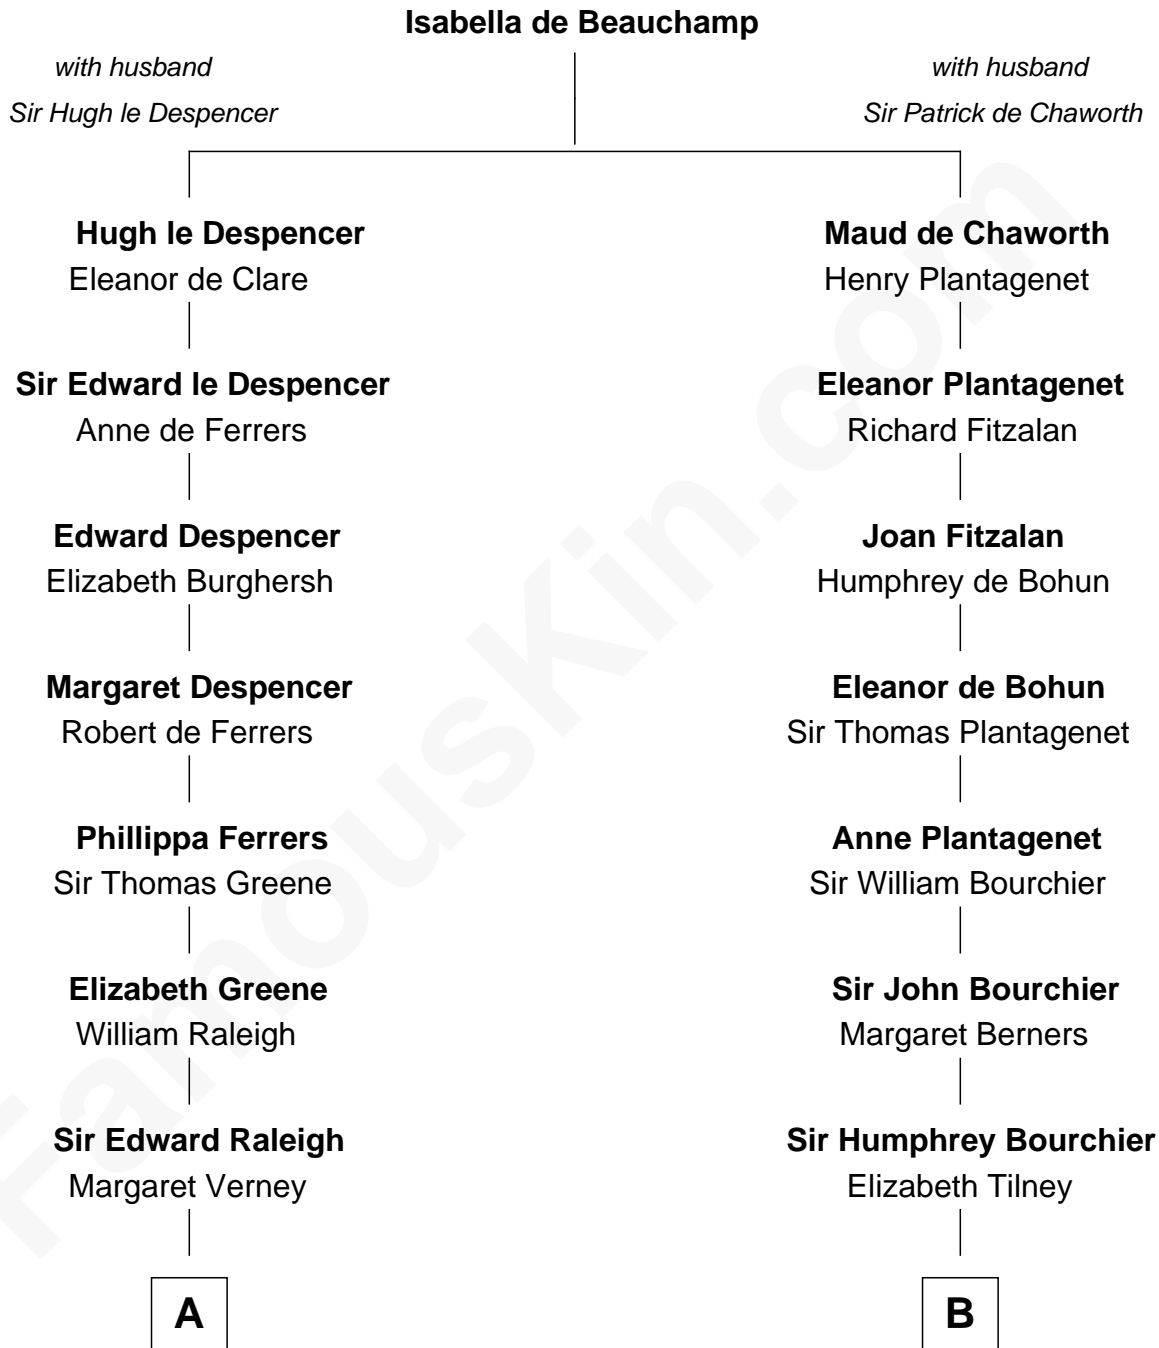

FamousKin.com

Relationship Chart of

Marilyn Monroe

Actress, Model, and Singer

16th cousin 5 times removed of

Robert Treat Paine

Signer of the Declaration of Independence

C

—
Samuel Elam Almy

Susan Bateman

—
Susan Bateman Almy

Charles Adams Gifford

—
Frederick Almy Gifford

Elizabeth Easton Tennant

—
Charles Stanley Gifford

Gladys Pearl Monroe

—
Marilyn Monroe

Actress, Model, and Singer

FamousKin.com