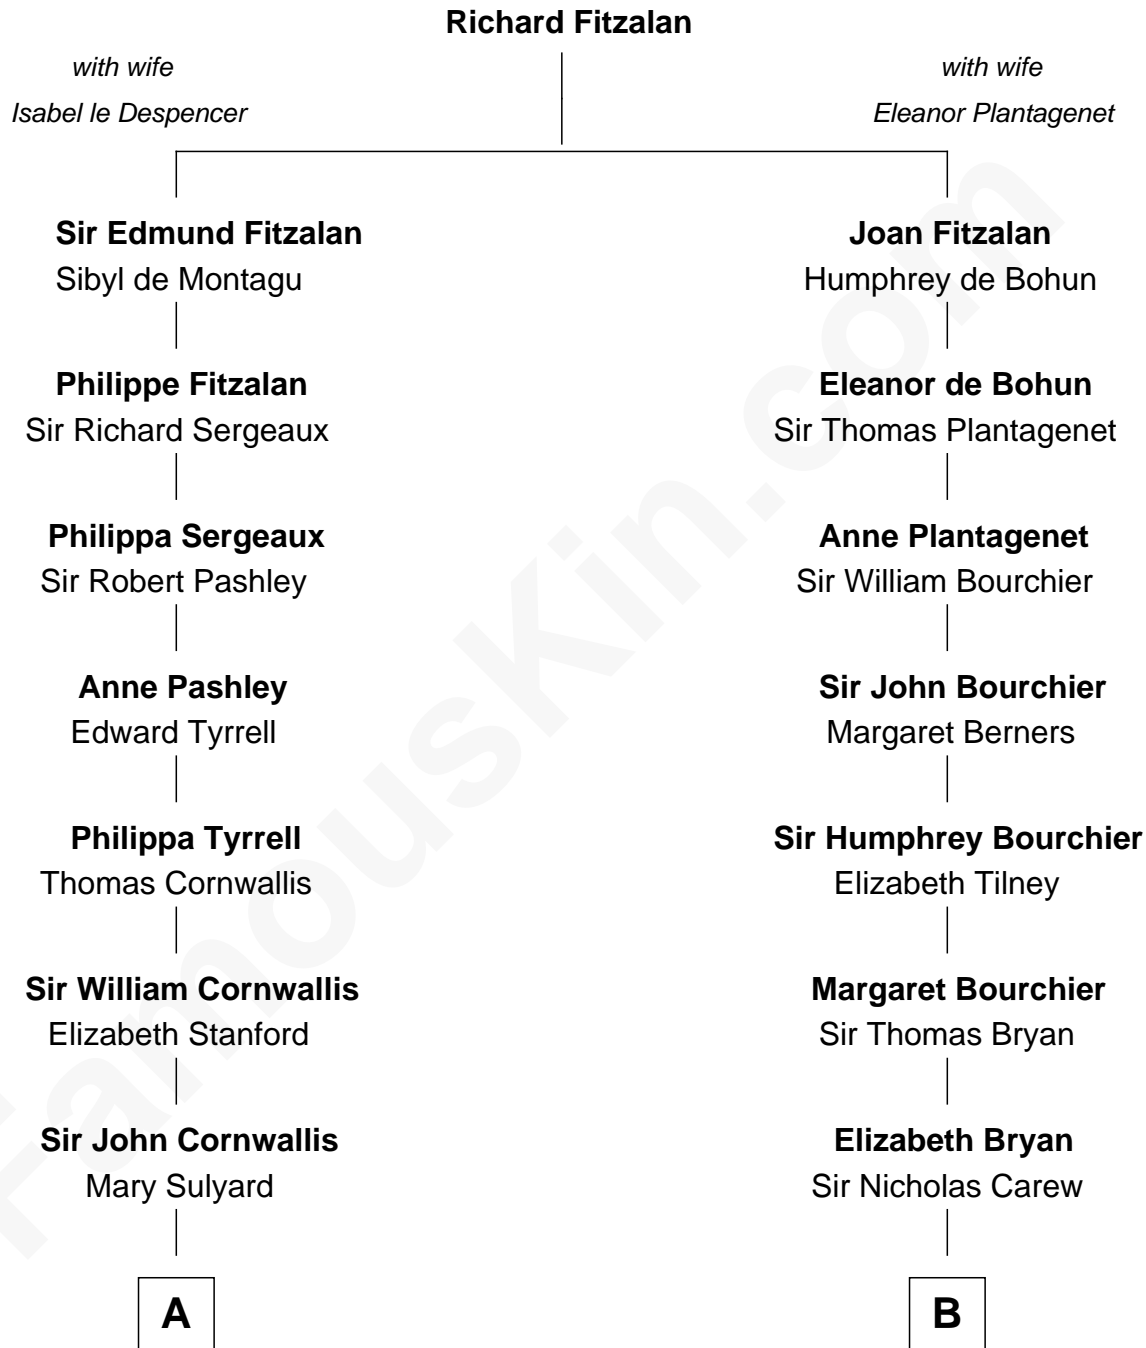

FamousKin.com

Relationship Chart of

Marilyn Monroe

Actress, Model, and Singer

14th cousin 6 times removed of

Robert Treat Paine

Signer of the Declaration of Independence

C

Elizabeth Cutting Easton

William Congdon Tennant

Elizabeth Easton Tennant

Frederick Almy Gifford

Charles Stanley Gifford

Gladys Pearl Monroe

Marilyn Monroe

Actress, Model, and Singer