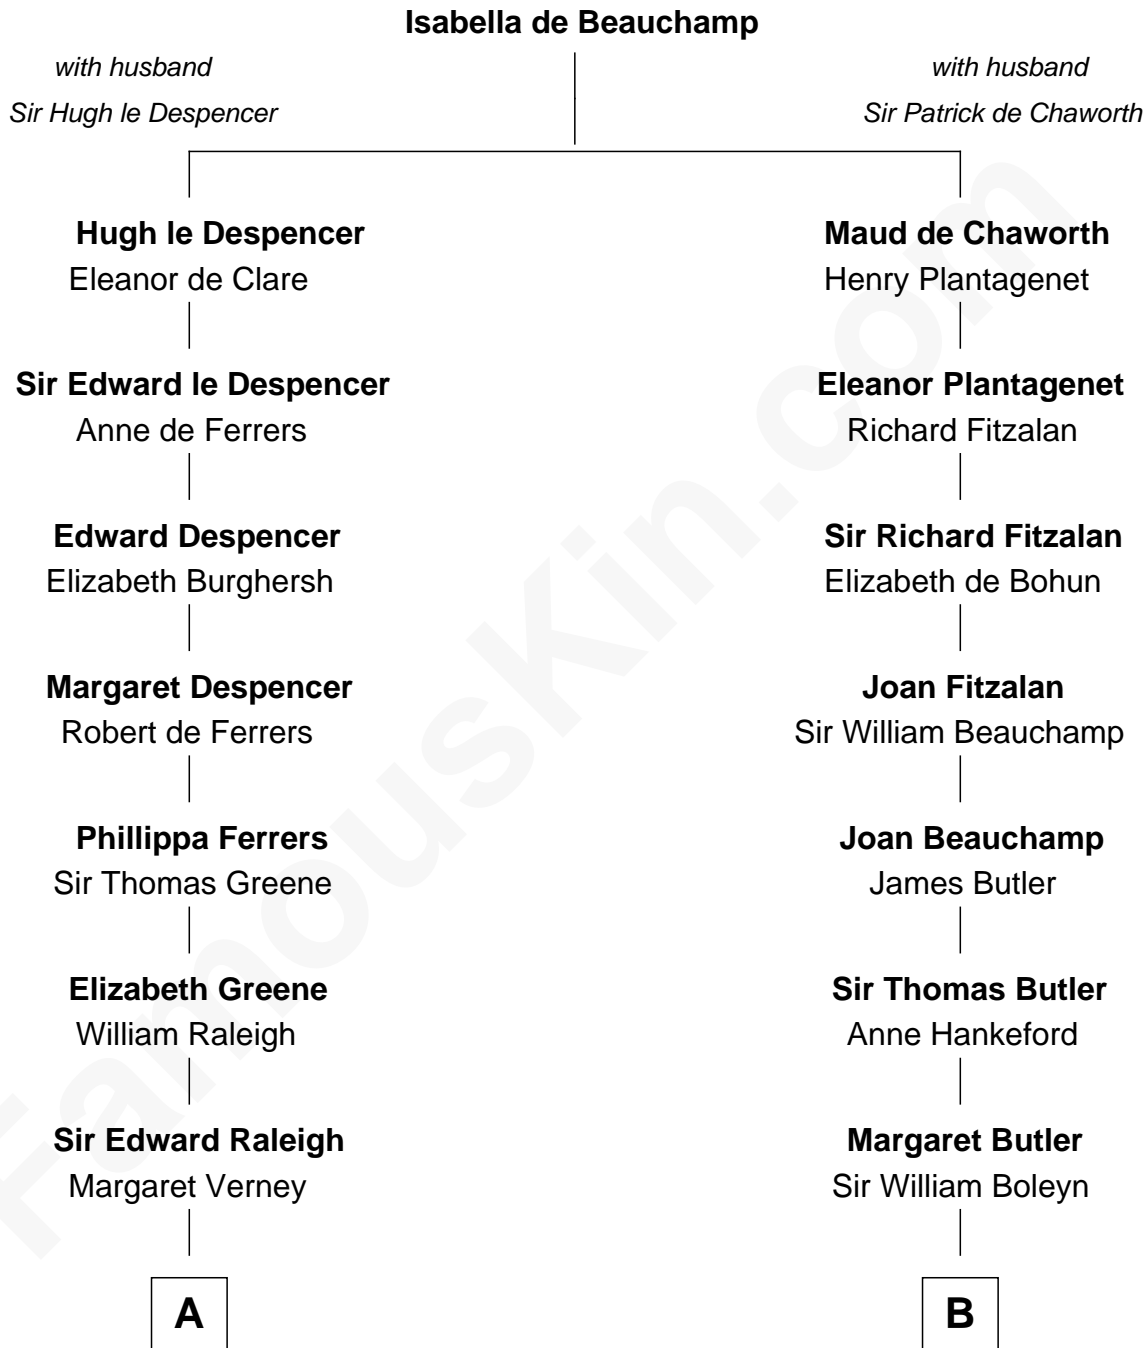

FamousKin.com

Relationship Chart of

Marilyn Monroe

Actress, Model, and Singer

16th cousin 5 times removed of

William Floyd

Signer of the Declaration of Independence

C

—
Samuel Elam Almy

Susan Bateman

—
Susan Bateman Almy

Charles Adams Gifford

—
Frederick Almy Gifford

Elizabeth Easton Tennant

—
Charles Stanley Gifford

Gladys Pearl Monroe

—
Marilyn Monroe

Actress, Model, and Singer

FamousKin.com