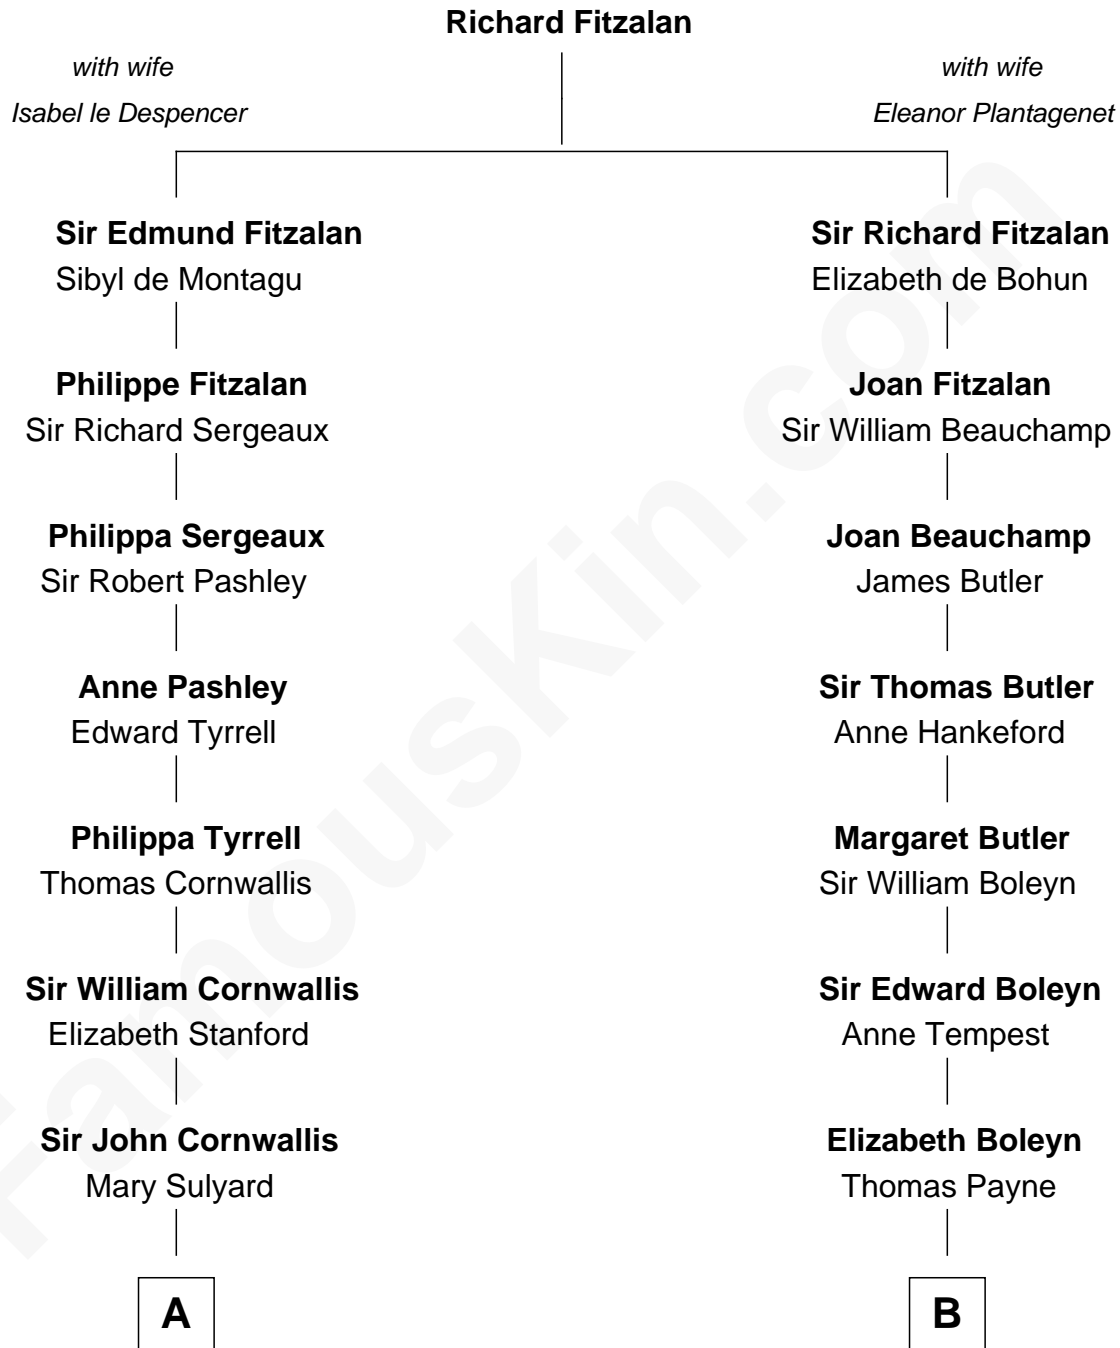

FamousKin.com Relationship Chart of

Marilyn Monroe

Actress, Model, and Singer

14th cousin 6 times removed of

William Floyd

Signer of the Declaration of Independence

C

—
Elizabeth Cutting Easton

William Congdon Tennant

—
Elizabeth Easton Tennant

Frederick Almy Gifford

—
Charles Stanley Gifford

Gladys Pearl Monroe

—
Marilyn Monroe

Actress, Model, and Singer

FamousKin.com