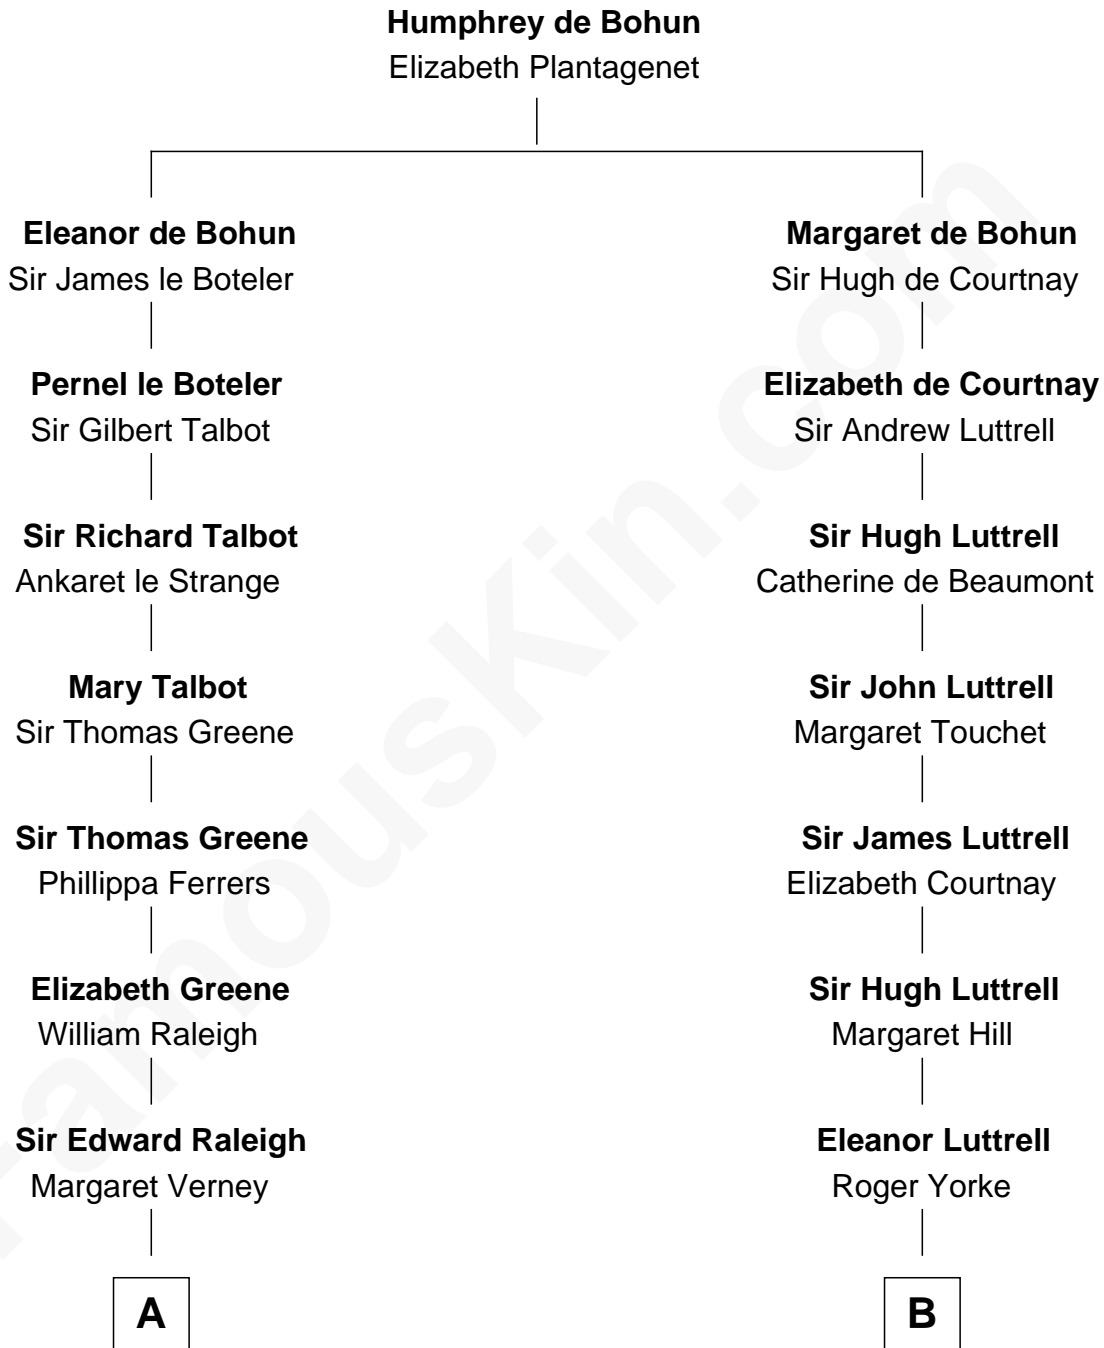

FamousKin.com

Relationship Chart of

Marilyn Monroe

Actress, Model, and Singer

14th cousin 7 times removed of

General William Whipple

Signer of the Declaration of Independence

C

—
Samuel Elam Almy

Susan Bateman

—
Susan Bateman Almy

Charles Adams Gifford

—
Frederick Almy Gifford

Elizabeth Easton Tennant

—
Charles Stanley Gifford

Gladys Pearl Monroe

—
Marilyn Monroe

Actress, Model, and Singer

FamousKin.com