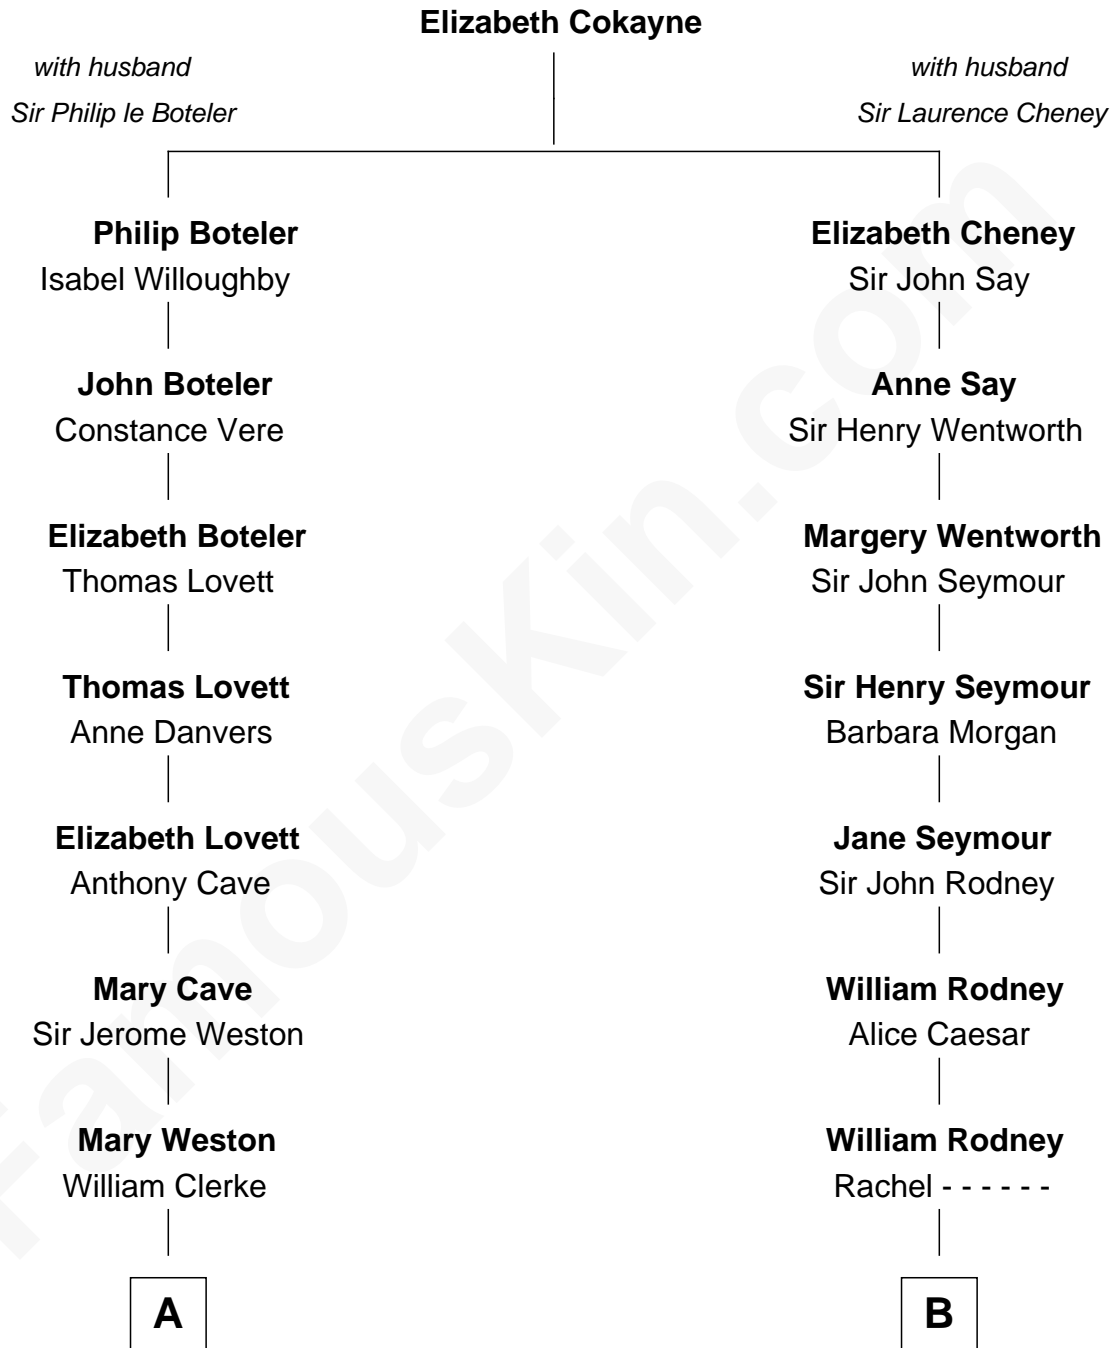

# FamousKin.com Relationship Chart of

**Marilyn Monroe**

*Actress, Model, and Singer*

9th cousin 8 times removed of

**Caesar Rodney**

*Signer of the Declaration of Independence*

**A**

**Jeremiah Clarke**  
Frances Latham

**Gov. Walter Clarke**  
Hannah Scott

**Deliverance Clarke**  
George Cornell

**Philadelphia Cornell**  
Thomas Cook

**Hannah Cook**  
John Almy

**Cook Almy**  
Charlotte Cook

**Samuel Elam Almy**  
Susan Bateman

**Susan Bateman Almy**  
Charles Adams Gifford

**Frederick Almy Gifford**  
Elizabeth Easton Tennant

**Charles Stanley Gifford**  
Gladys Pearl Monroe

**Marilyn Monroe**  
*Actress, Model, and Singer*

**B**