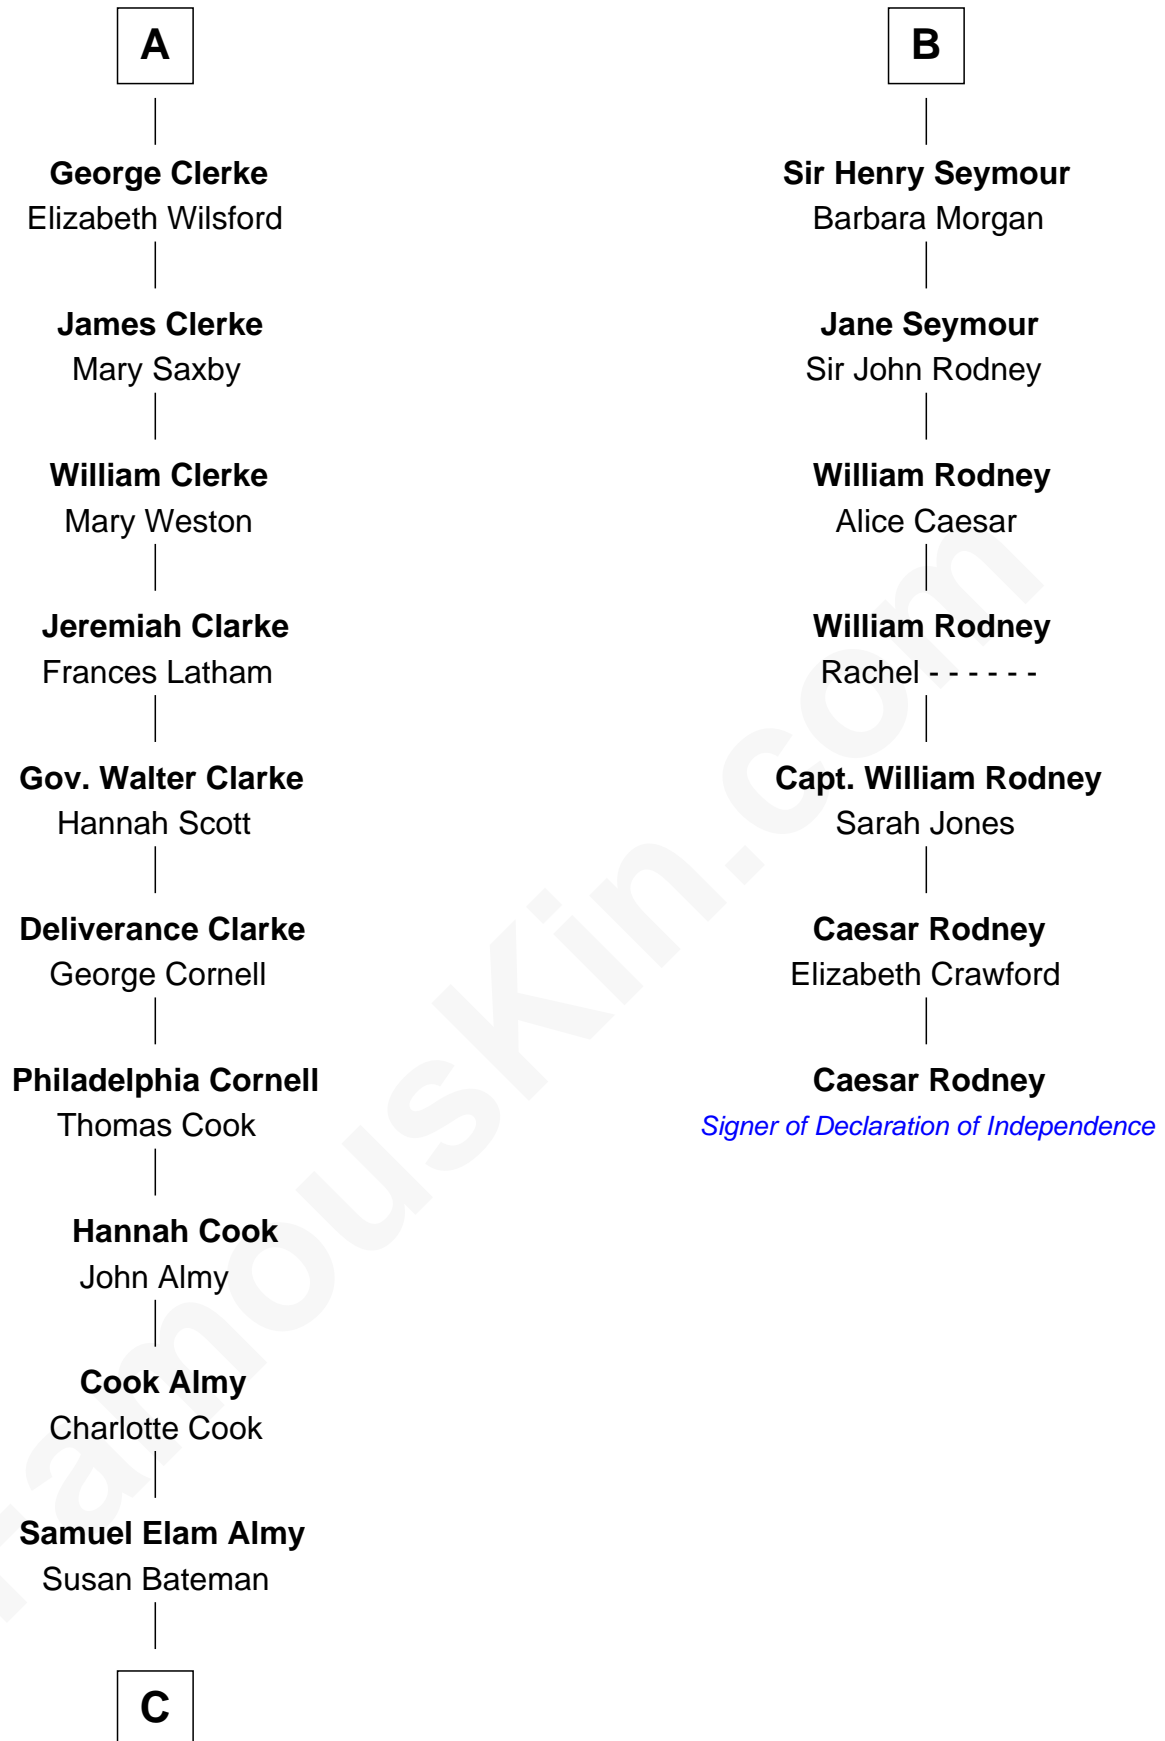

FamousKin.com
Relationship Chart of
Marilyn Monroe

Actress, Model, and Singer

13th cousin 7 times removed of

Caesar Rodney

Signer of the Declaration of Independence

Bartholomew de Badlesmere

Margaret de Clare

Sir John de Tibetot

Sir Robert de Tibetot

Margaret Deincourt

Elizabeth de Tibetot

Sir Philip le Despencer

Margery Despencer

Sir Roger Wentworth

Sir Philip Wentworth

Mary Clifford

Sir Henry Wentworth

Anne Say

Margery Wentworth

Sir John Seymour

B

C

—
Susan Bateman Almy
Charles Adams Gifford

—
Frederick Almy Gifford
Elizabeth Easton Tennant

—
Charles Stanley Gifford
Gladys Pearl Monroe

—
Marilyn Monroe
Actress, Model, and Singer

FamousKin.com