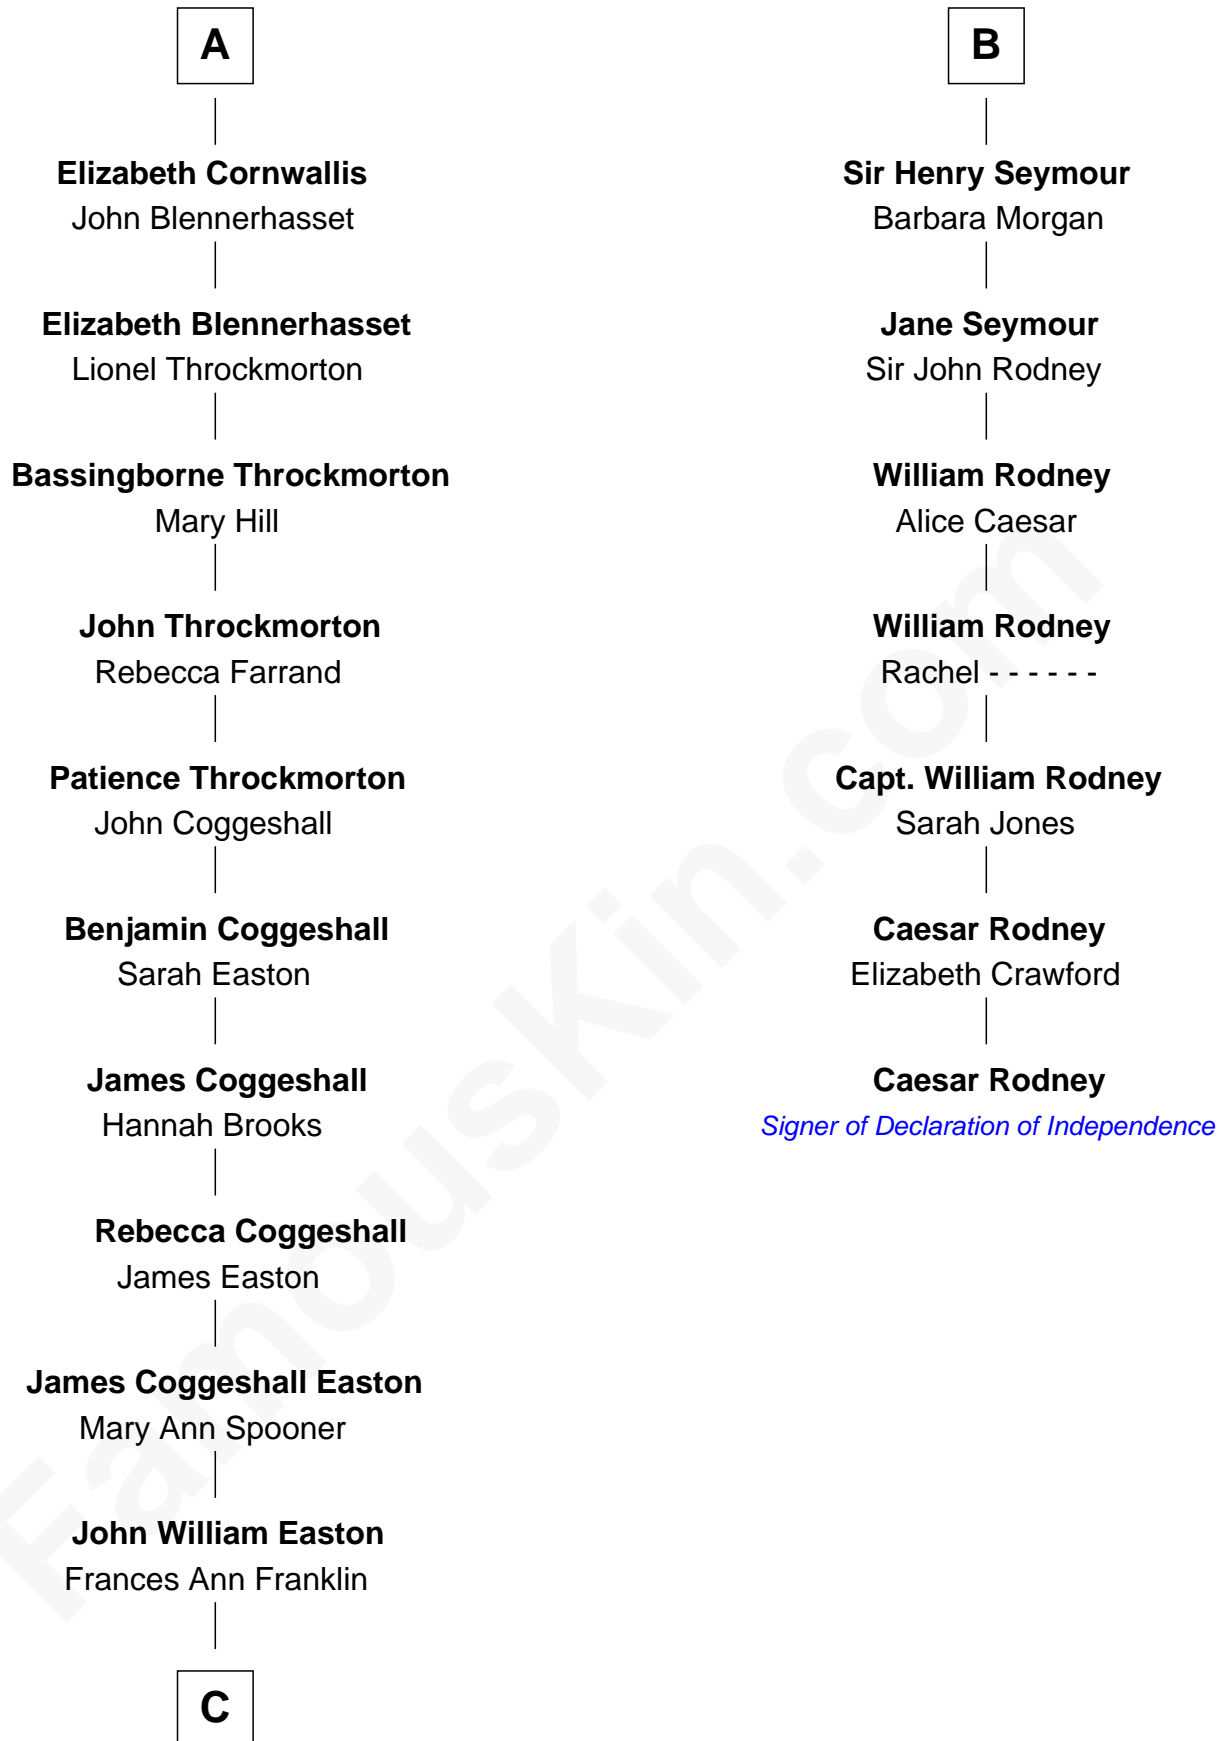

FamousKin.com

Relationship Chart of

Marilyn Monroe

Actress, Model, and Singer

13th cousin 7 times removed of

Caesar Rodney

Signer of the Declaration of Independence

C

—
Elizabeth Cutting Easton

William Congdon Tennant

—
Elizabeth Easton Tennant

Frederick Almy Gifford

—
Charles Stanley Gifford

Gladys Pearl Monroe

—
Marilyn Monroe

Actress, Model, and Singer