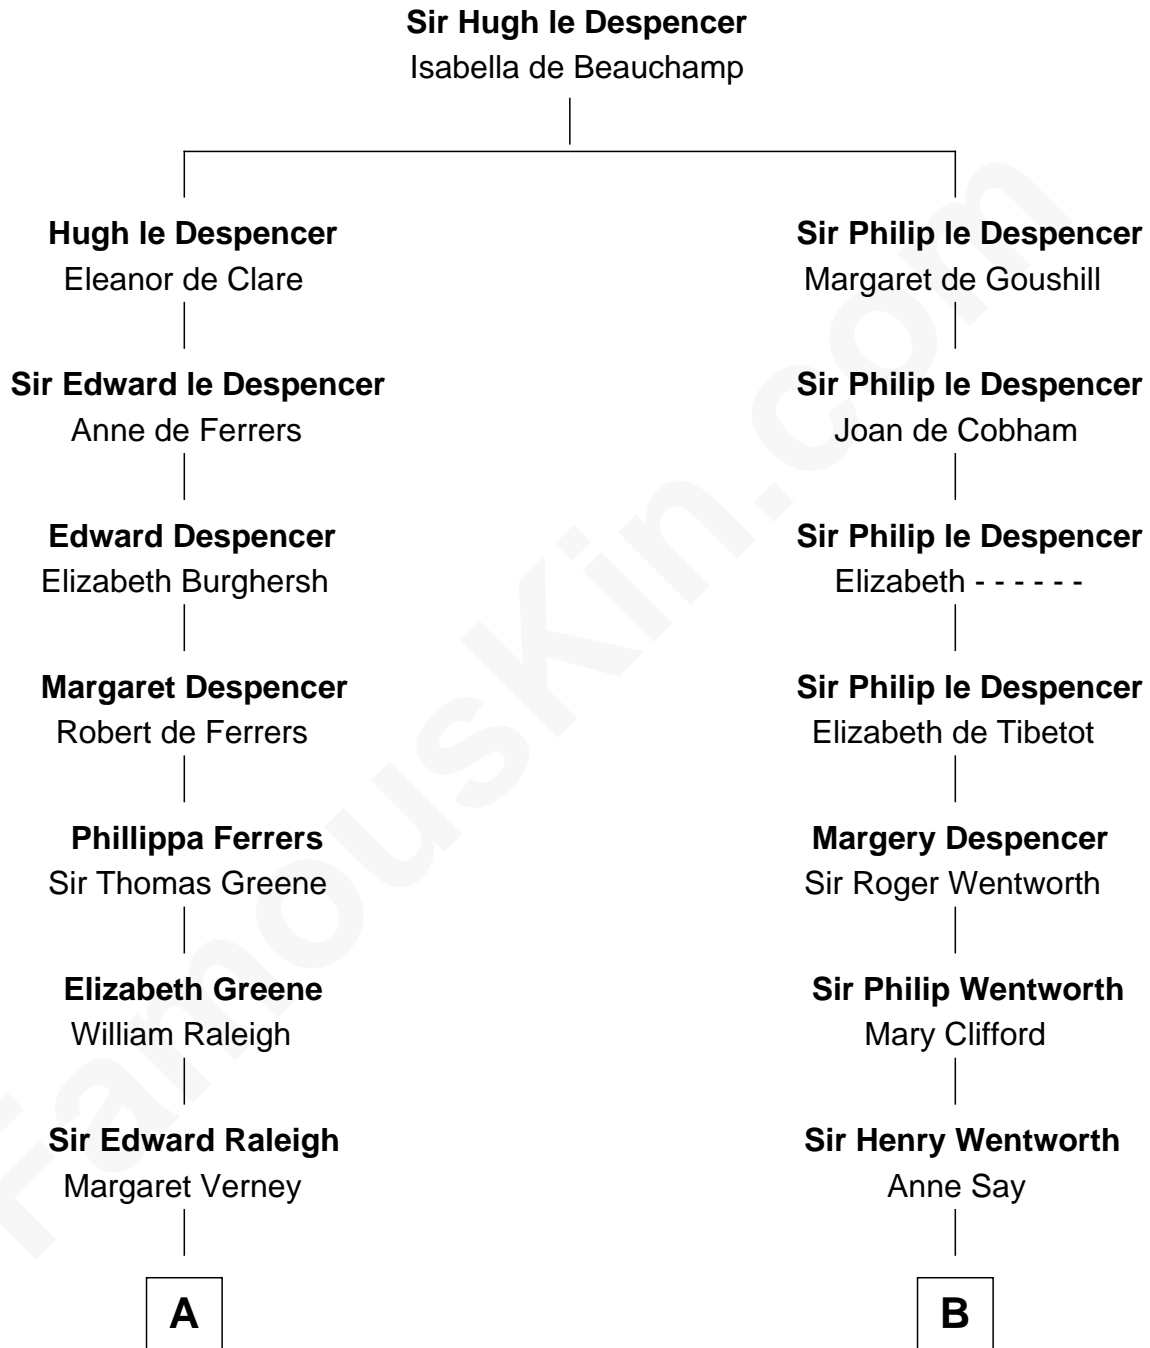

FamousKin.com

Relationship Chart of

Marilyn Monroe

Actress, Model, and Singer

14th cousin 7 times removed of

Caesar Rodney

Signer of the Declaration of Independence

C

—
Samuel Elam Almy

Susan Bateman

—
Susan Bateman Almy

Charles Adams Gifford

—
Frederick Almy Gifford

Elizabeth Easton Tennant

—
Charles Stanley Gifford

Gladys Pearl Monroe

—
Marilyn Monroe

Actress, Model, and Singer

FamousKin.com