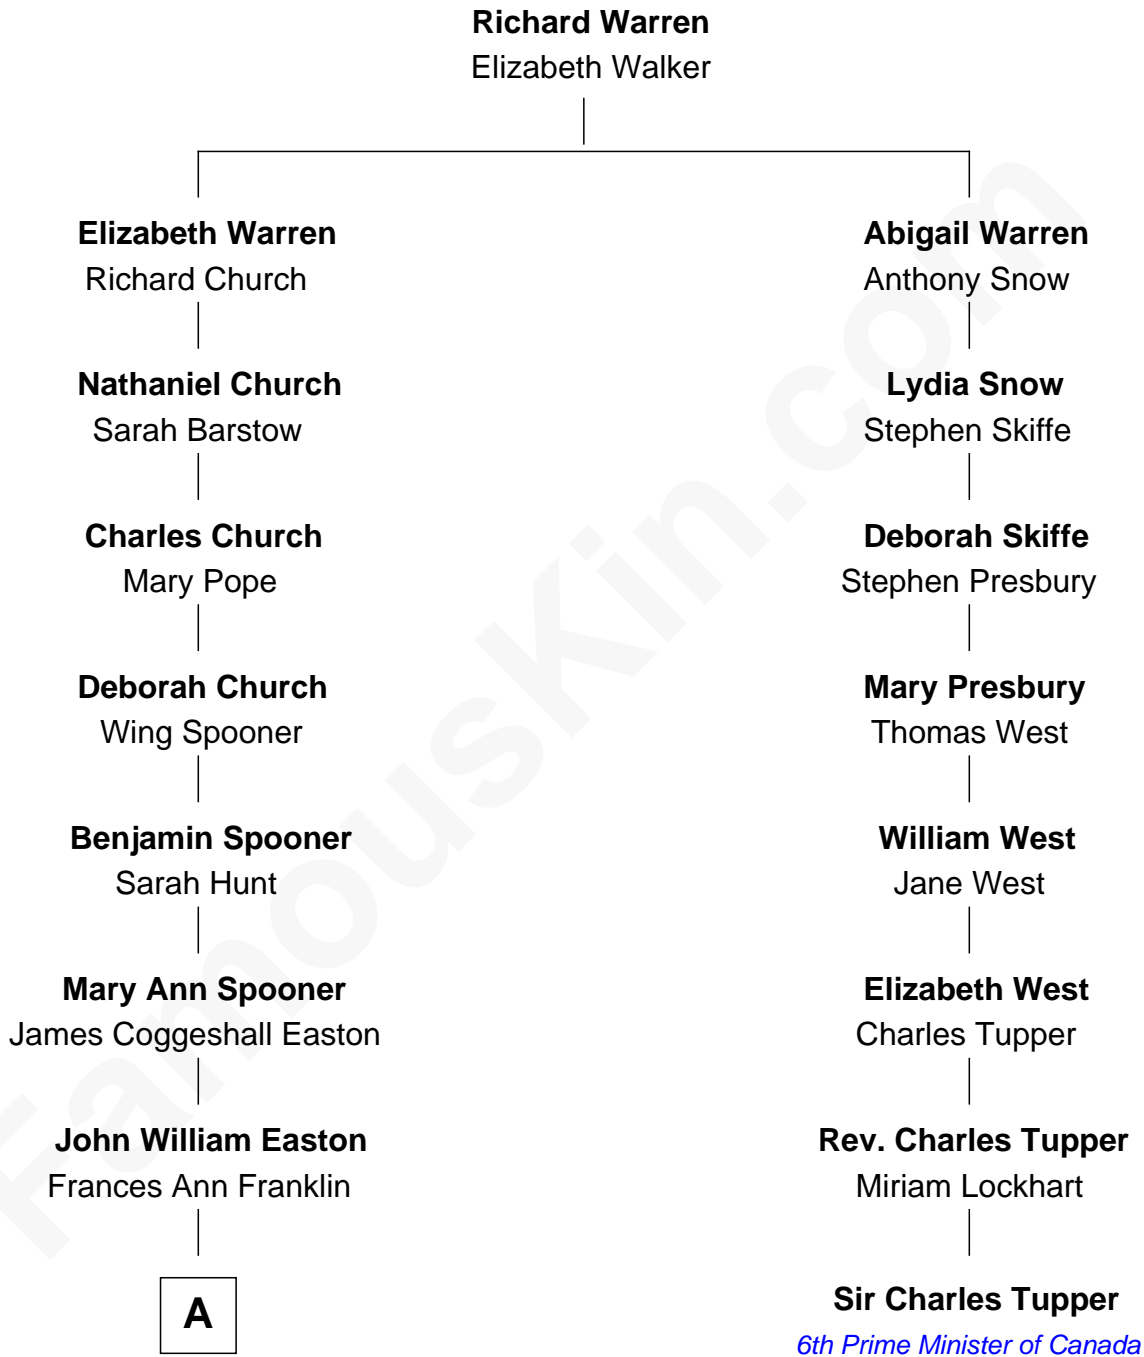

FamousKin.com Relationship Chart of

Marilyn Monroe

Actress, Model, and Singer

7th cousin 3 times removed of

Sir Charles Tupper

6th Prime Minister of Canada

A

—
Elizabeth Cutting Easton

William Congdon Tennant

—
Elizabeth Easton Tennant

Frederick Almy Gifford

—
Charles Stanley Gifford

Gladys Pearl Monroe

—
Marilyn Monroe

Actress, Model, and Singer