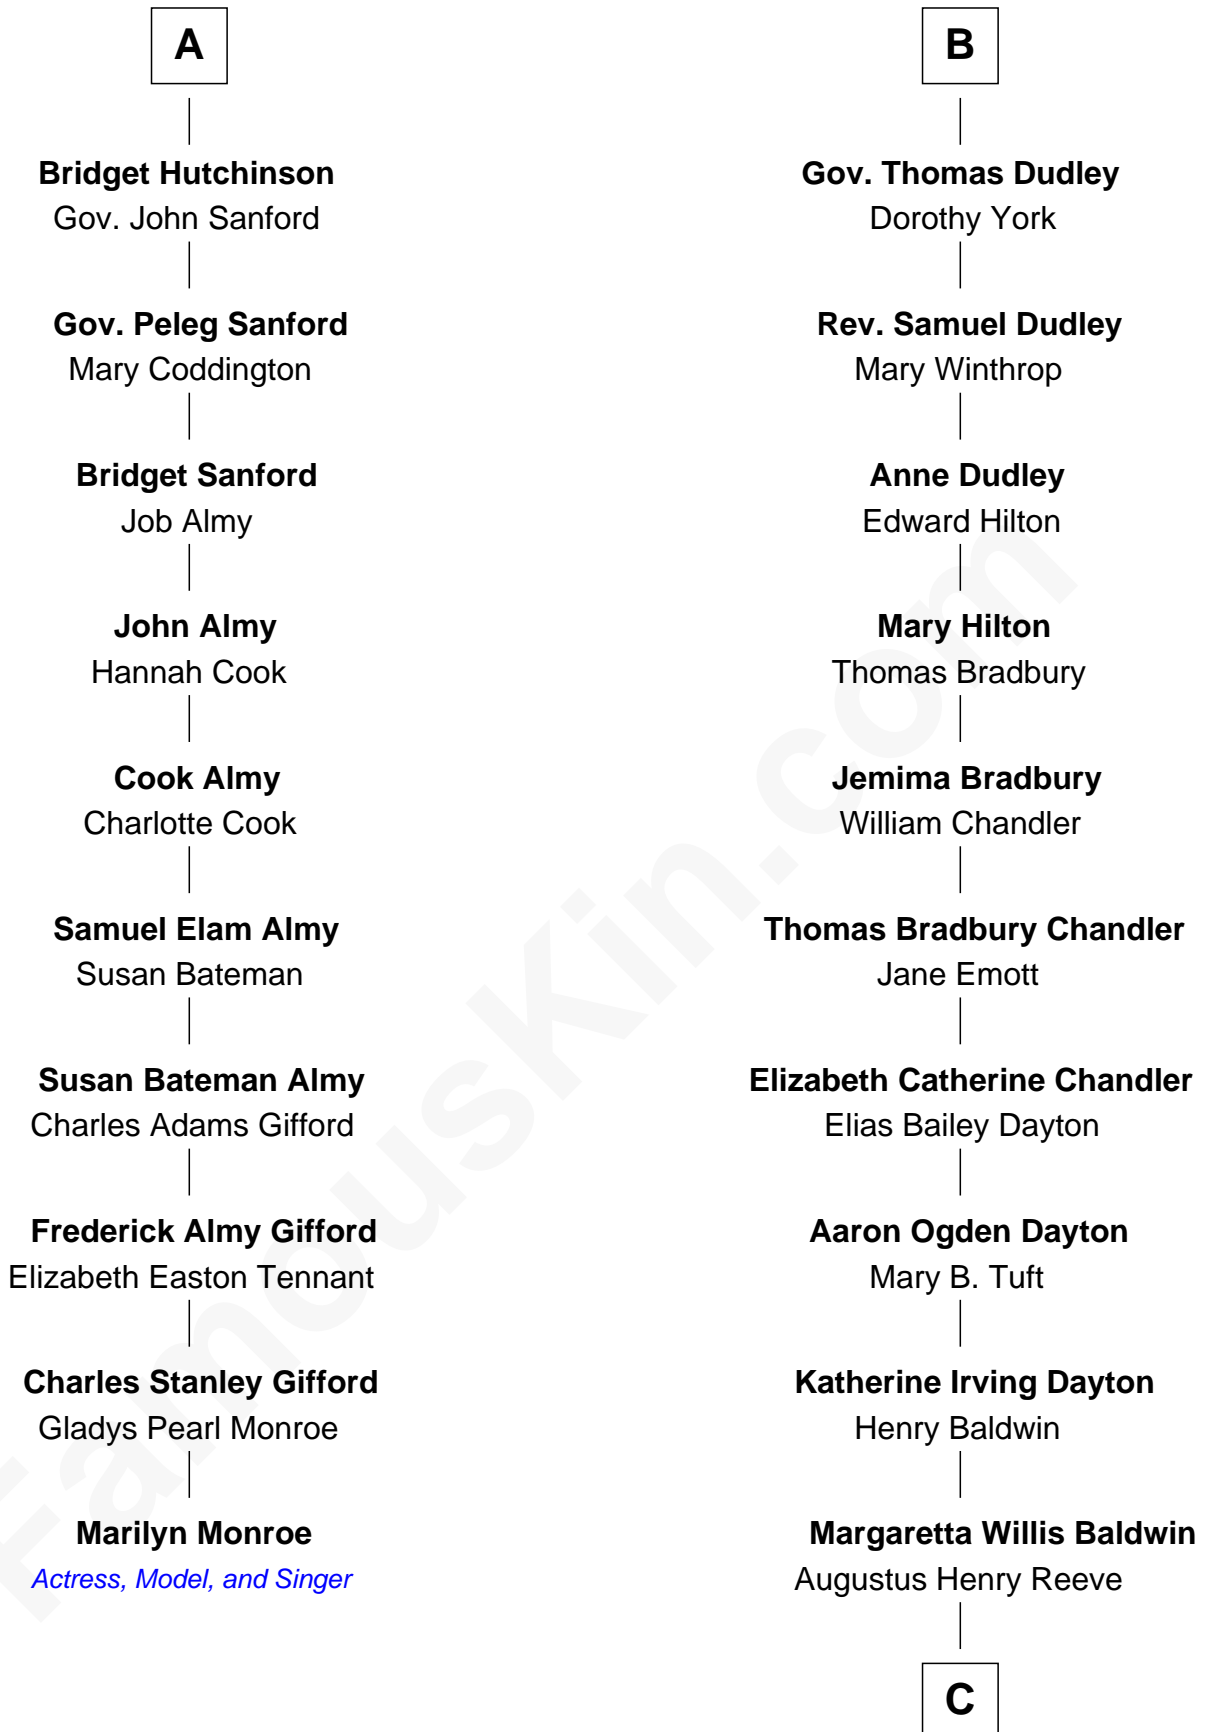

FamousKin.com Relationship Chart of

Marilyn Monroe

Actress, Model, and Singer

16th cousin 3 times removed of

Christopher Reeve

Movie Actor

Sir Walter Blount

Sancha de Ayala

Sir Thomas Blount

Margaret de Gresley

Sir Thomas Blount

Agnes Hawley

Anne Blount

William Marbury

Robert Marbury

Katherine Williamson

Cecily Grey

Sir Henry Dudley

----- Ashton

Probable

Roger Dudley

Susanna Thorne

B

C