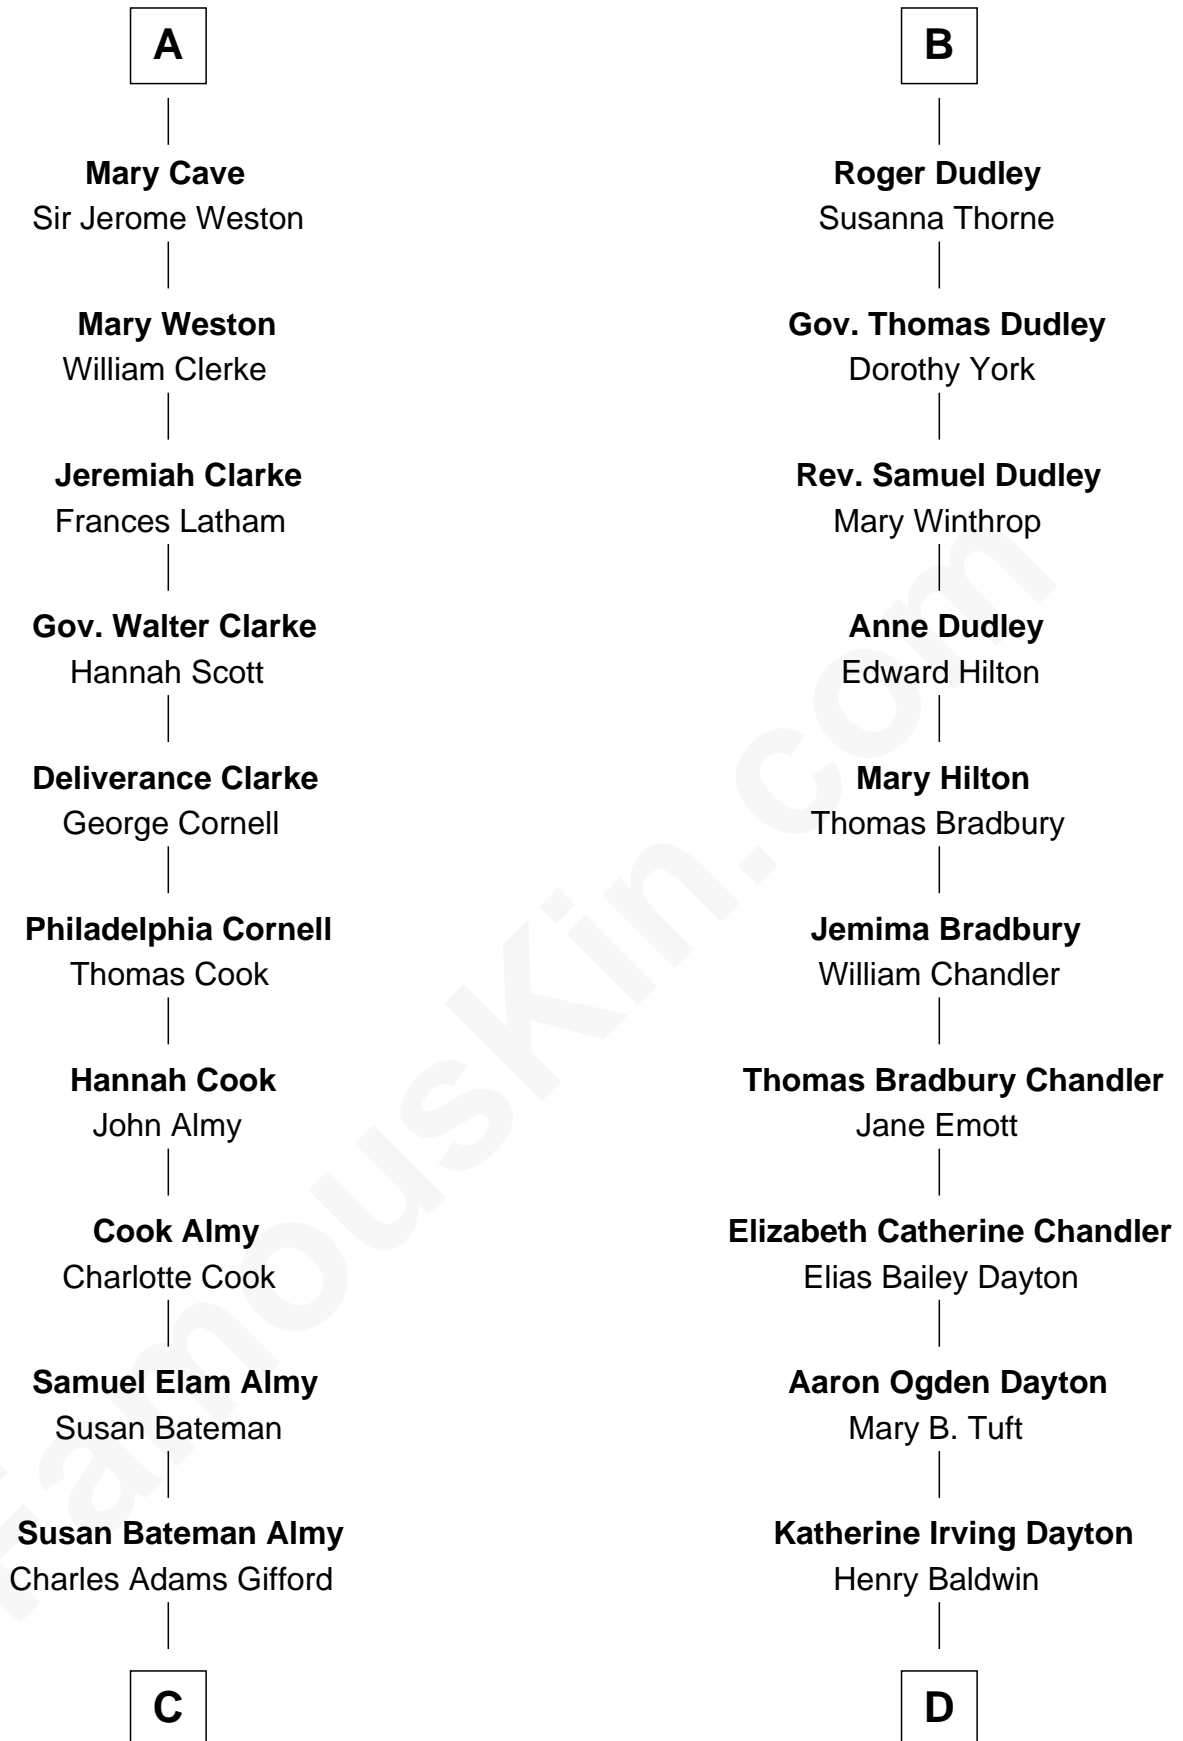

FamousKin.com Relationship Chart of

Marilyn Monroe

Actress, Model, and Singer

19th cousin 1 time removed of

Christopher Reeve

Movie Actor

Sir Reynold de Grey

Eleanor le Strange

C

Frederick Almy Gifford
Elizabeth Easton Tennant

Charles Stanley Gifford
Gladys Pearl Monroe

Marilyn Monroe
Actress, Model, and Singer

D

Margaretta Willis Baldwin
Augustus Henry Reeve

Richard Henry Reeve
Anne Conrad D'Olier