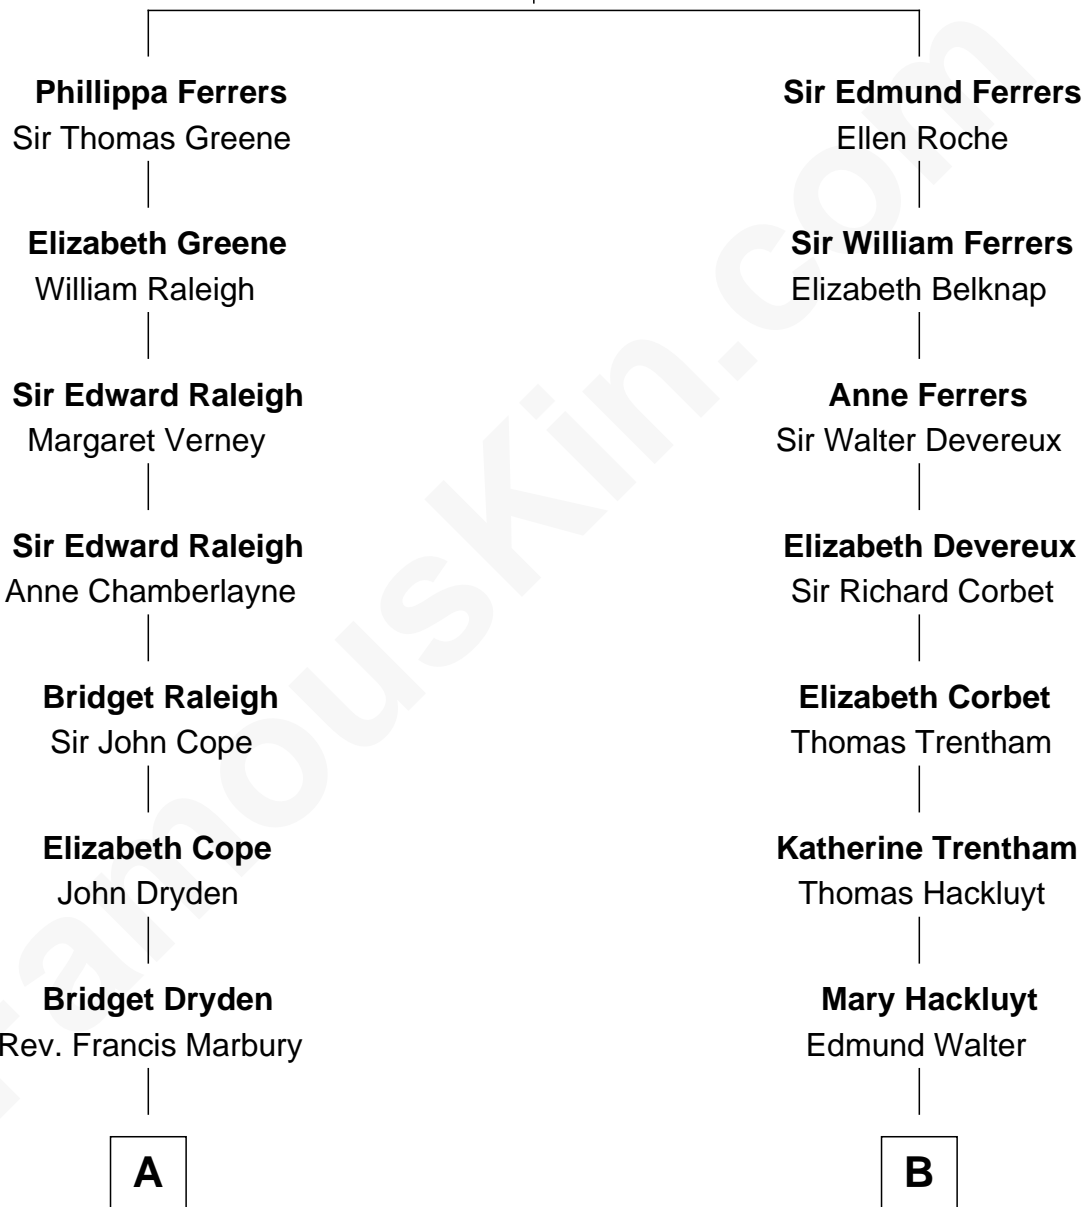

FamousKin.com Relationship Chart of

Marilyn Monroe

Actress, Model, and Singer

17th cousin 2 times removed of

Christopher Reeve

Movie Actor

Robert de Ferrers
Margaret Despencer

C