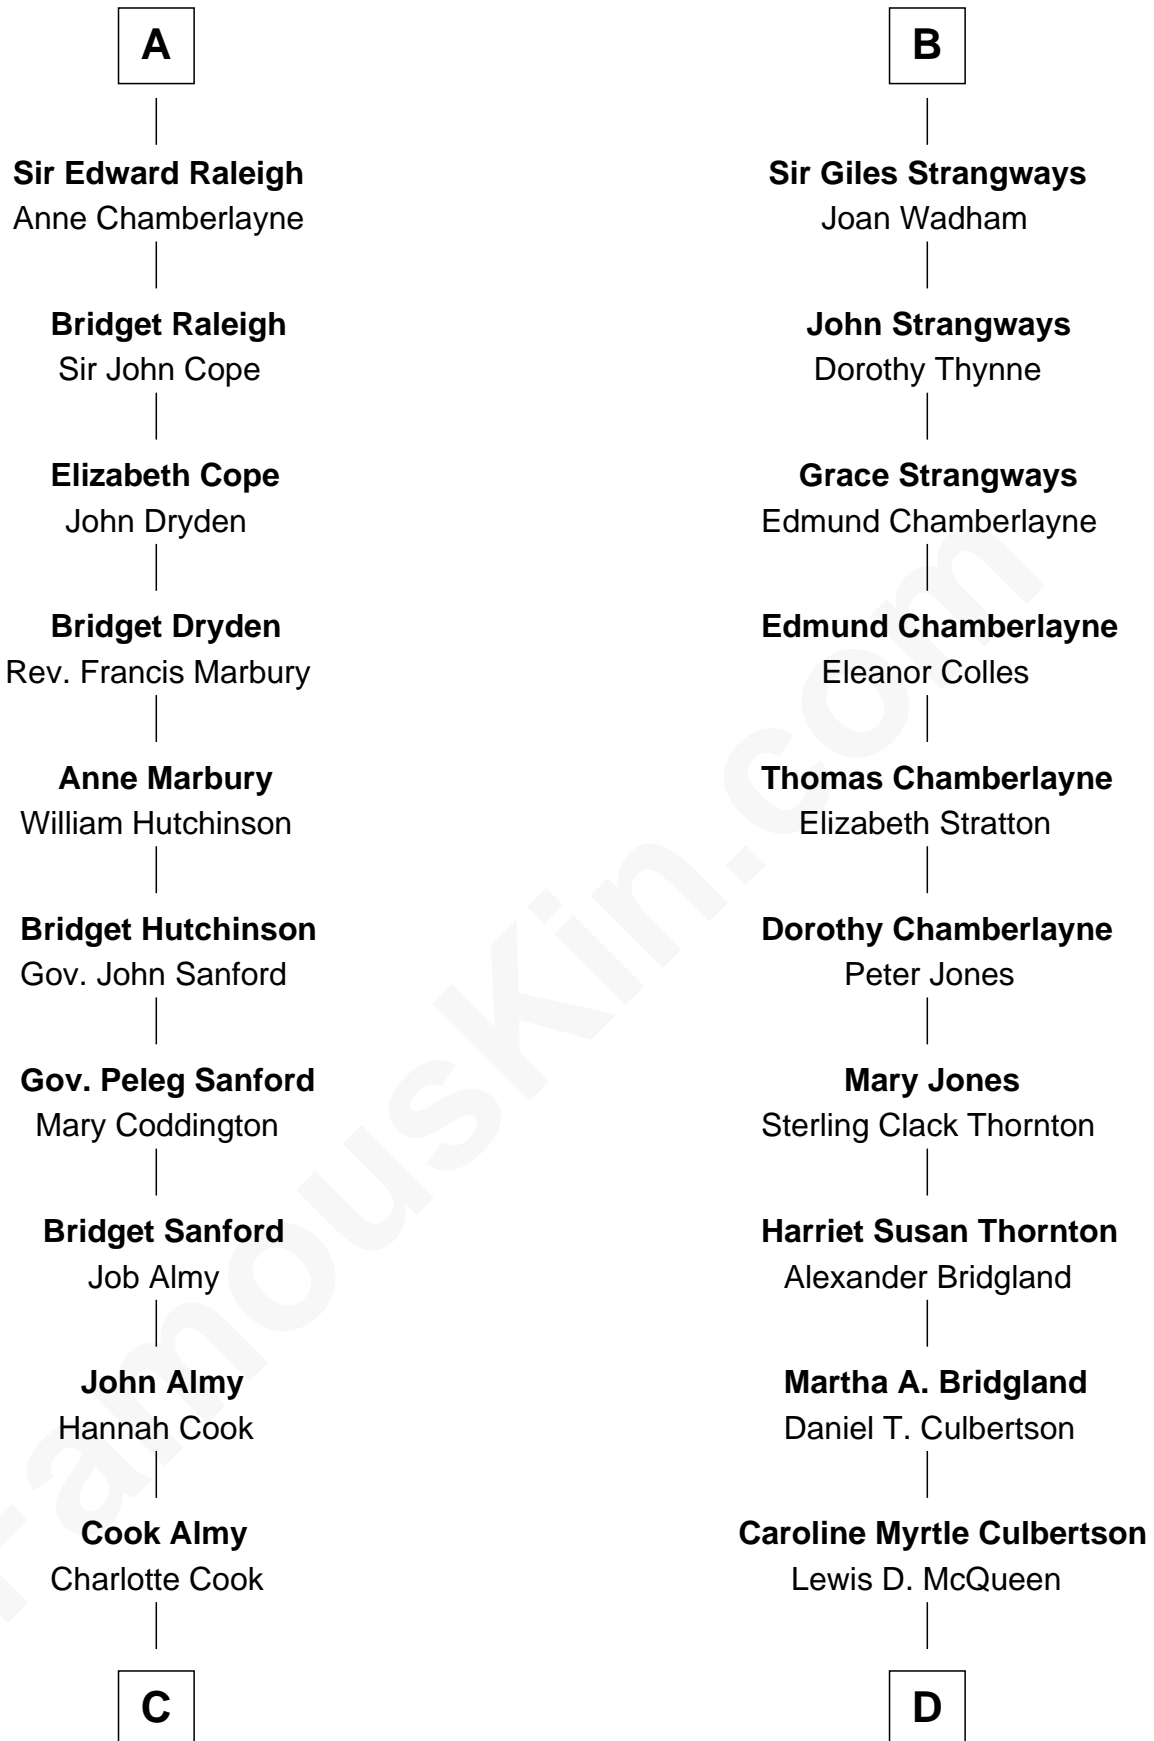

FamousKin.com Relationship Chart of

Marilyn Monroe

Actress, Model, and Singer

18th cousin 3 times removed of

Steve McQueen

Movie Actor

Sir Hugh I de Audley

Iseult de Mortimer

C

Samuel Elam Almy

Susan Bateman

Susan Bateman Almy

Charles Adams Gifford

Frederick Almy Gifford

Elizabeth Easton Tennant

Charles Stanley Gifford

Gladys Pearl Monroe

Marilyn Monroe

Actress, Model, and Singer

D

William Terence McQueen

Julian Crawford

Steve McQueen

Movie Actor