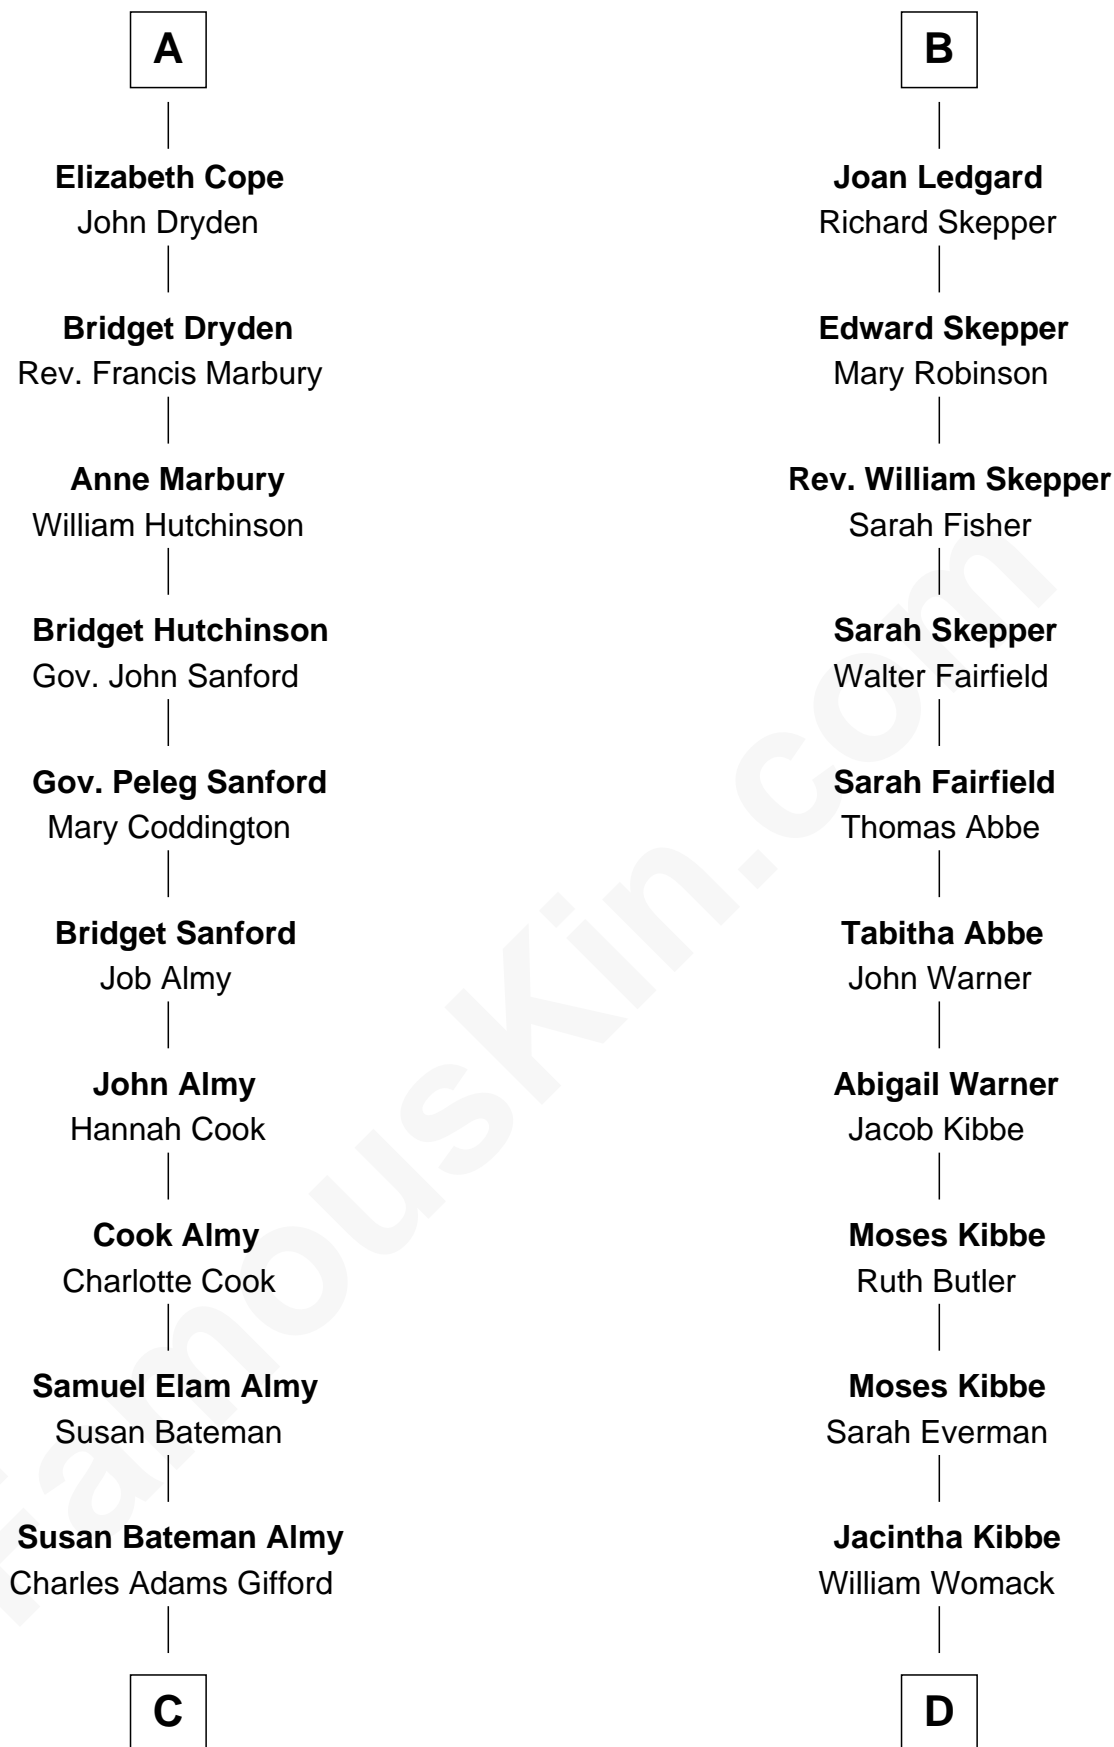

FamousKin.com Relationship Chart of

Marilyn Monroe

Actress, Model, and Singer

19th cousin of

Roy Rogers

Cowboy movie actor and singer

Margaret de Audley

Ralph de Stafford

Philippa de Beauchamp

Katherine de Stafford

Michael de la Pole

Isabel de la Pole

Thomas Morley

Anne Morley

Sir John Hastings

Elizabeth Hastings

Sir Robert Hildyard

Sir Piers Hildyard

Joan de la See

Isabel Hildyard

Ralph Legard

B

C

Frederick Almy Gifford
Elizabeth Easton Tennant

Charles Stanley Gifford
Gladys Pearl Monroe

Marilyn Monroe
Actress, Model, and Singer

D

Archer Womack
Patricia Adeline Hatchett

Mattie M. Womack
Andrew E. Slye

Roy Rogers
Cowboy movie actor and singer

FamousKin.com