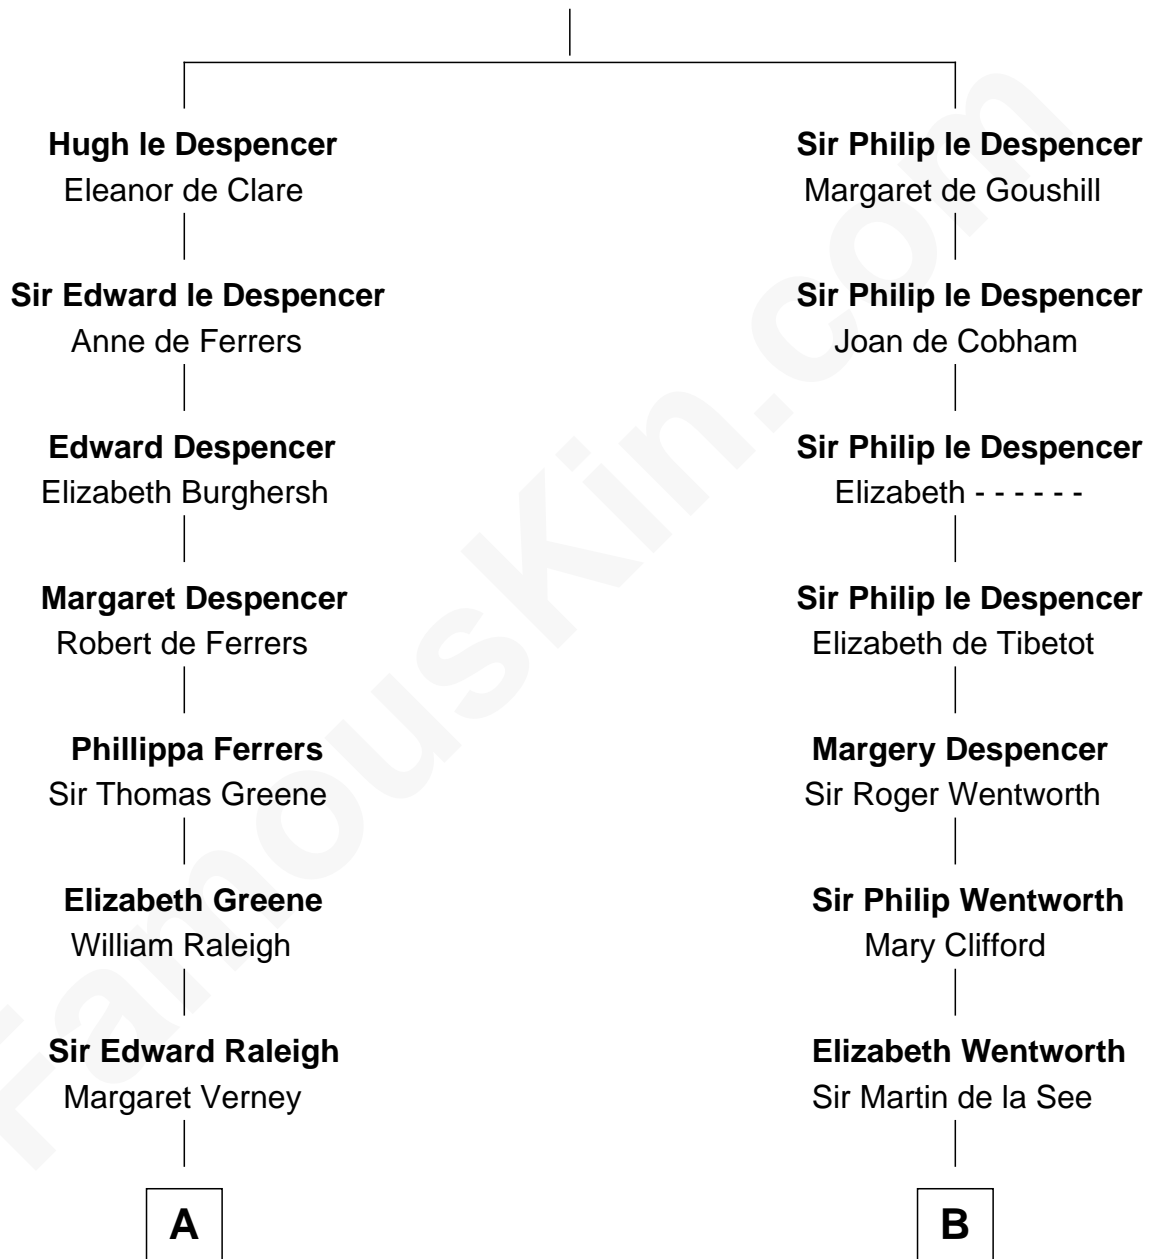

FamousKin.com Relationship Chart of

Marilyn Monroe

Actress, Model, and Singer

21st cousin of

Roy Rogers

Cowboy movie actor and singer

Sir Hugh le Despencer

Isabella de Beauchamp

C

Samuel Elam Almy

Susan Bateman

Susan Bateman Almy

Charles Adams Gifford

Frederick Almy Gifford

Elizabeth Easton Tennant

Charles Stanley Gifford

Gladys Pearl Monroe

Marilyn Monroe

Actress, Model, and Singer

D

Moses Kibbe

Sarah Everman

Jacintha Kibbe

William Womack