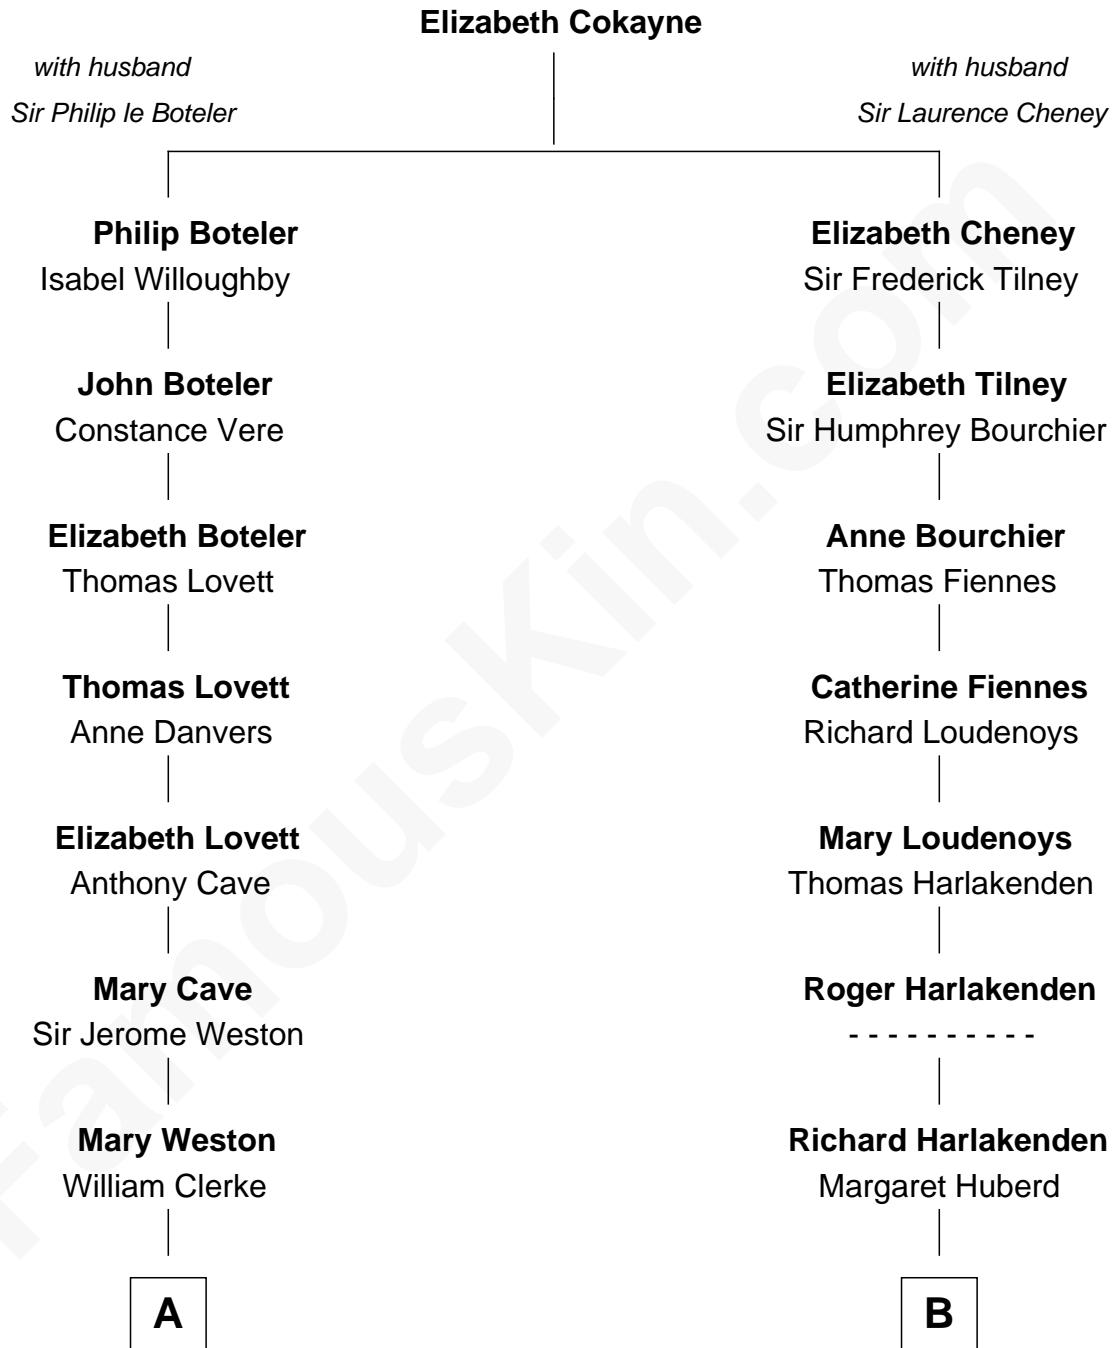

FamousKin.com Relationship Chart of

Marilyn Monroe

Actress, Model, and Singer

17th cousin 1 time removed of

Anne Baxter

Movie Actress

C

—
Catherine Dorothy Wright

Kenneth Stuart Baxter

—
Anne Baxter

Movie Actress

FamousKin.com