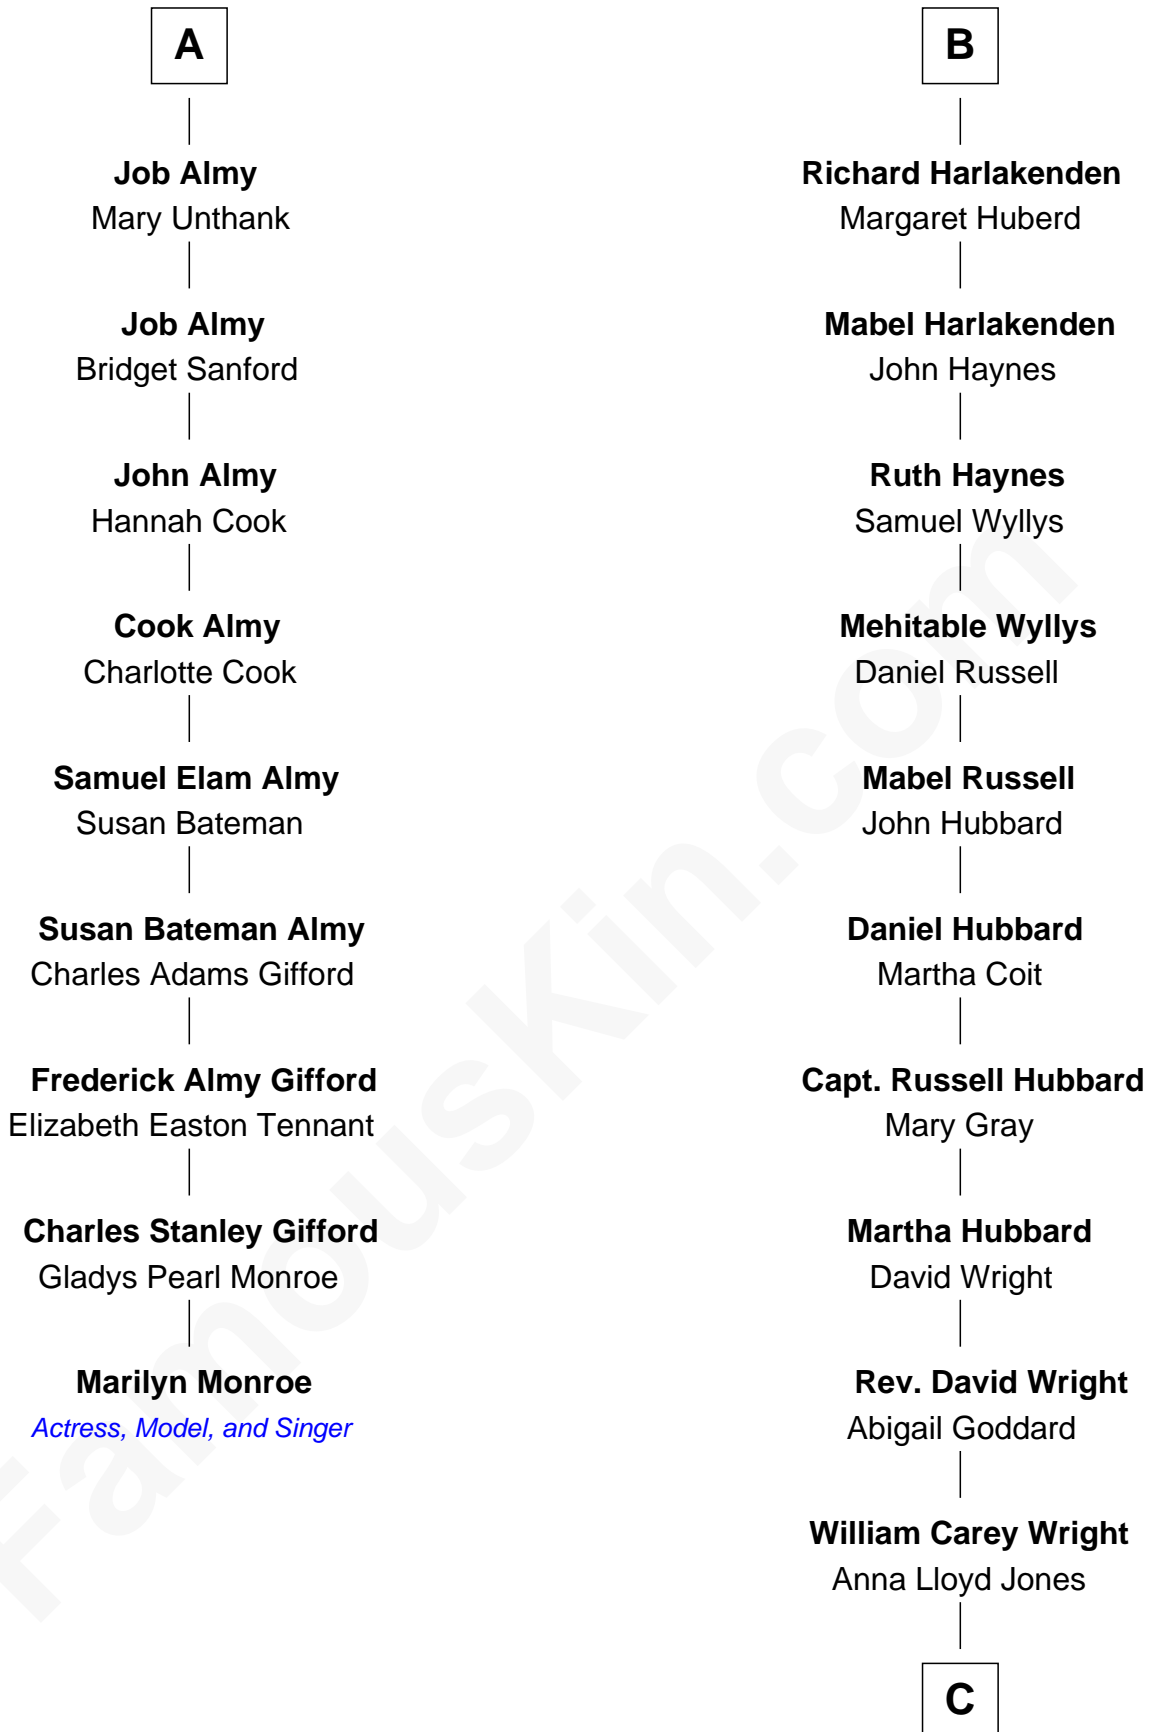

FamousKin.com Relationship Chart of

Marilyn Monroe

Actress, Model, and Singer

15th cousin 4 times removed of

Anne Baxter

Movie Actress

C

Frank Lloyd Wright

Catherine L. Tobin

Catherine Dorothy Wright

Kenneth Stuart Baxter

Anne Baxter

Movie Actress

FamousKin.com