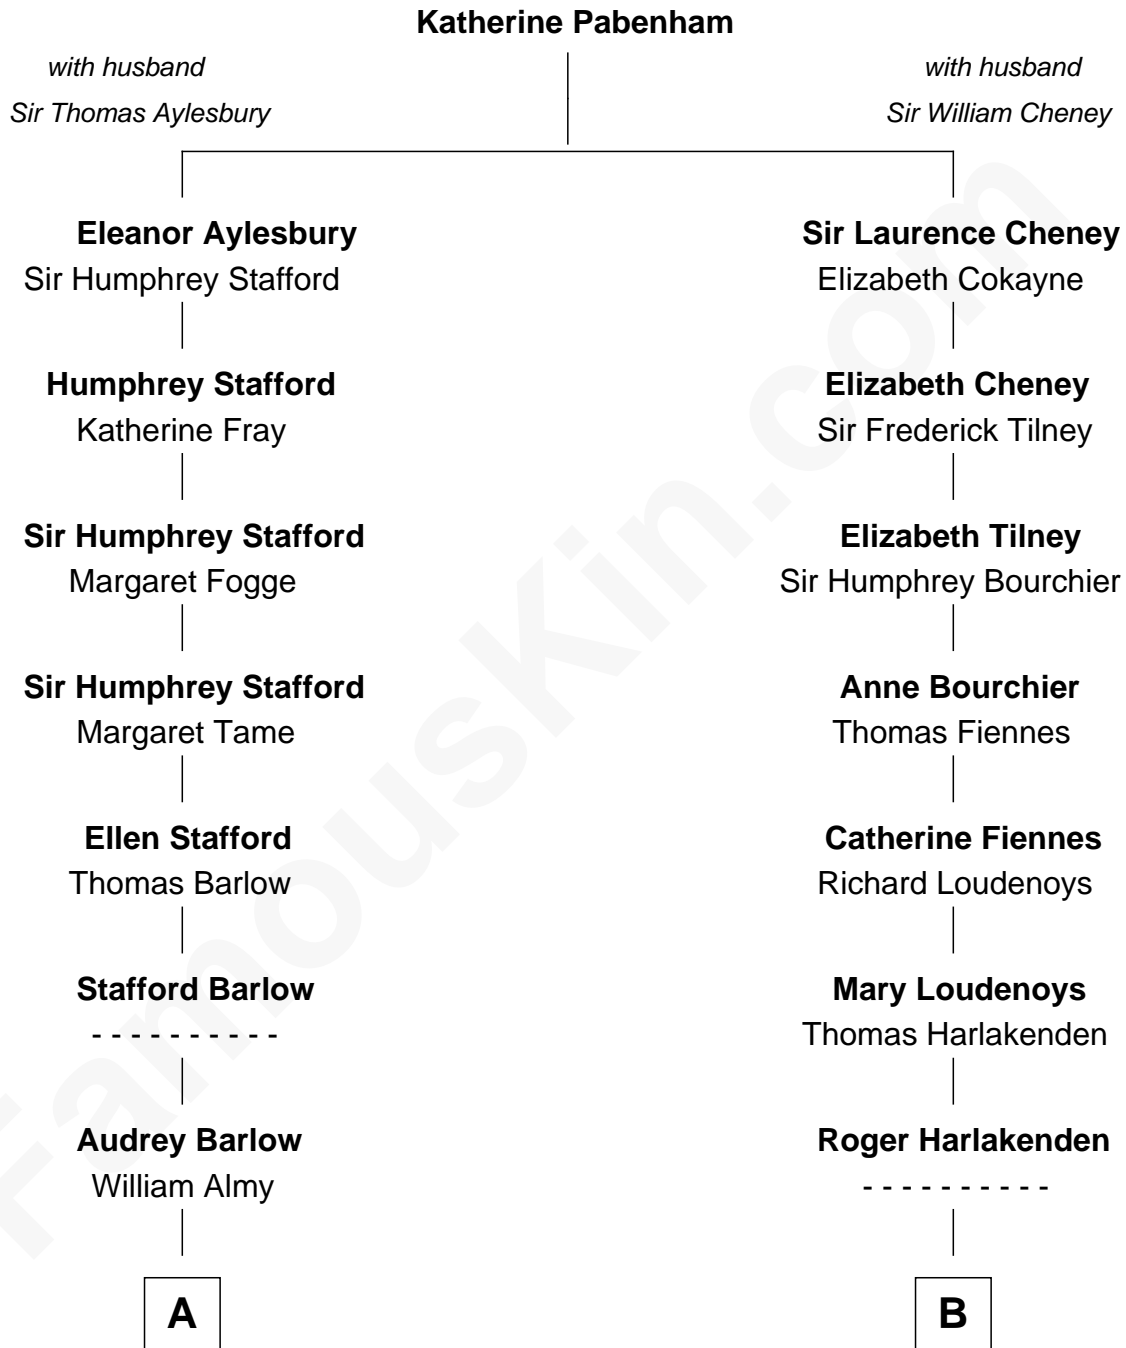

FamousKin.com Relationship Chart of

Marilyn Monroe

Actress, Model, and Singer

15th cousin 4 times removed of

Anne Baxter

Movie Actress

C

Frank Lloyd Wright

Catherine L. Tobin

Catherine Dorothy Wright

Kenneth Stuart Baxter

Anne Baxter

Movie Actress

FamousKin.com