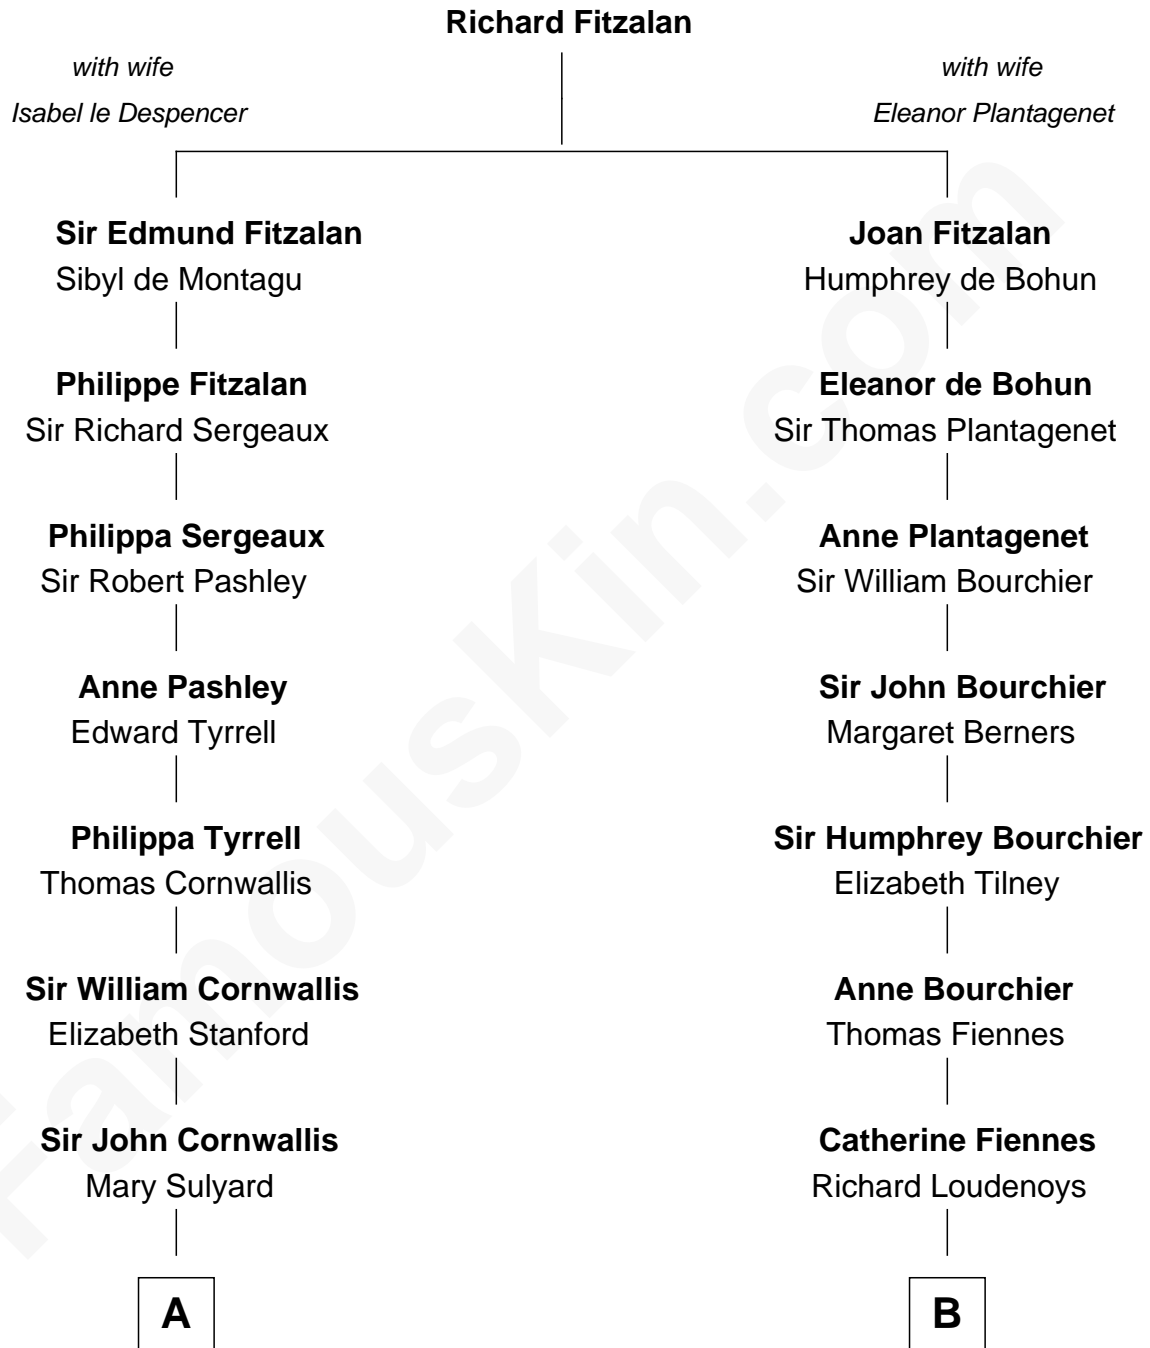

## Relationship Chart of

### Marilyn Monroe

*Actress, Model, and Singer*

20th cousin 1 time removed of

**Anne Baxter**

*Movie Actress*

**C**

**Elizabeth Cutting Easton**  
William Congdon Tennant

**Elizabeth Easton Tennant**  
Frederick Almy Gifford