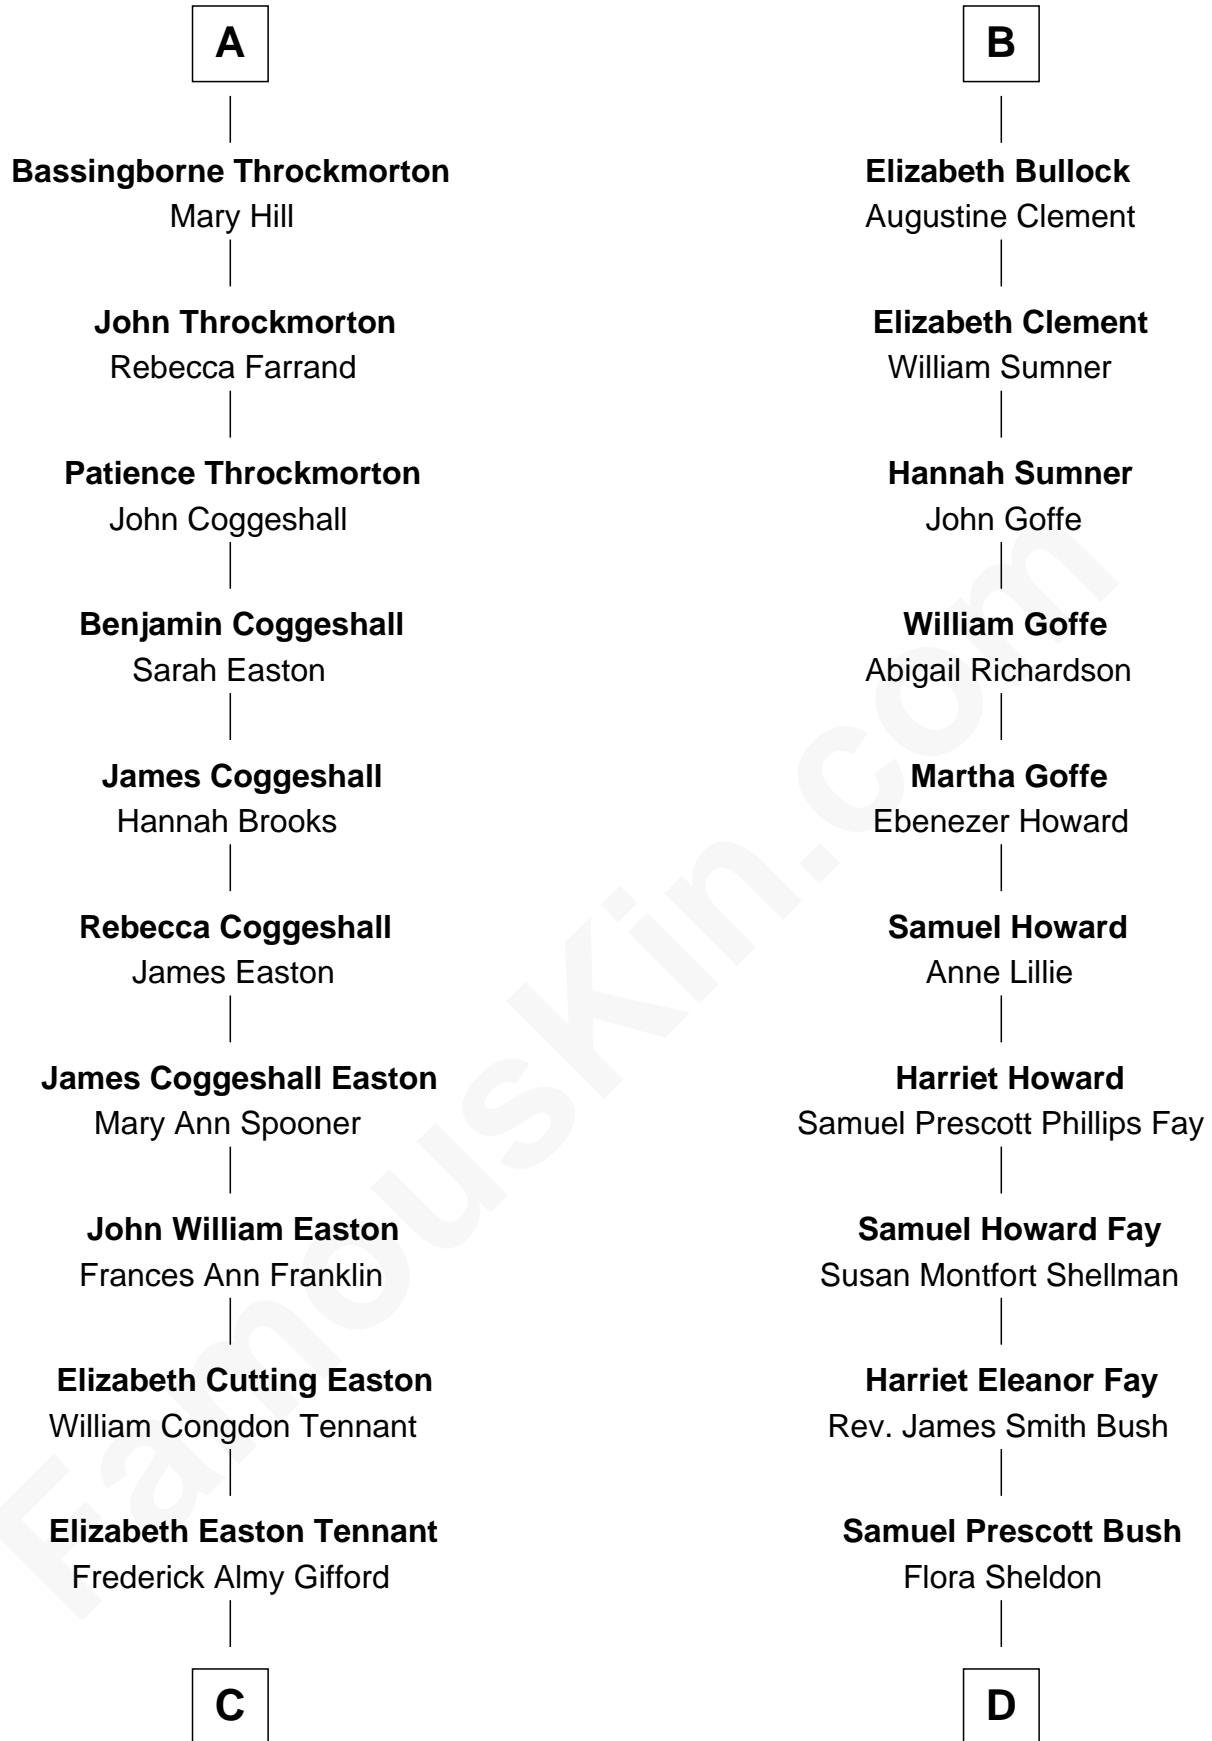

# FamousKin.com Relationship Chart of

**Marilyn Monroe**

*Actress, Model, and Singer*

18th cousin of

**George H. W. Bush**

*41st U.S. President*

**Sir Richard Sergeaux**

Philippe Fitzalan

Sir Richard de Vere

**Sir John de Vere**

Elizabeth Howard

**Joan de Vere**

Sir William Norreys

**Margaret Norreys**

Gilbert Bullock

**Thomas Bullock**

Alice Kingsmill

**Richard Bullock**

Alice Berrington

**William Bullock**

-----

**B**

**C**

**Charles Stanley Gifford**

Gladys Pearl Monroe

**Marilyn Monroe**

*Actress, Model, and Singer*

**D**

**Prescott Sheldon Bush**

Dorothy Wear Walker

**George H. W. Bush**

*41st U.S. President*