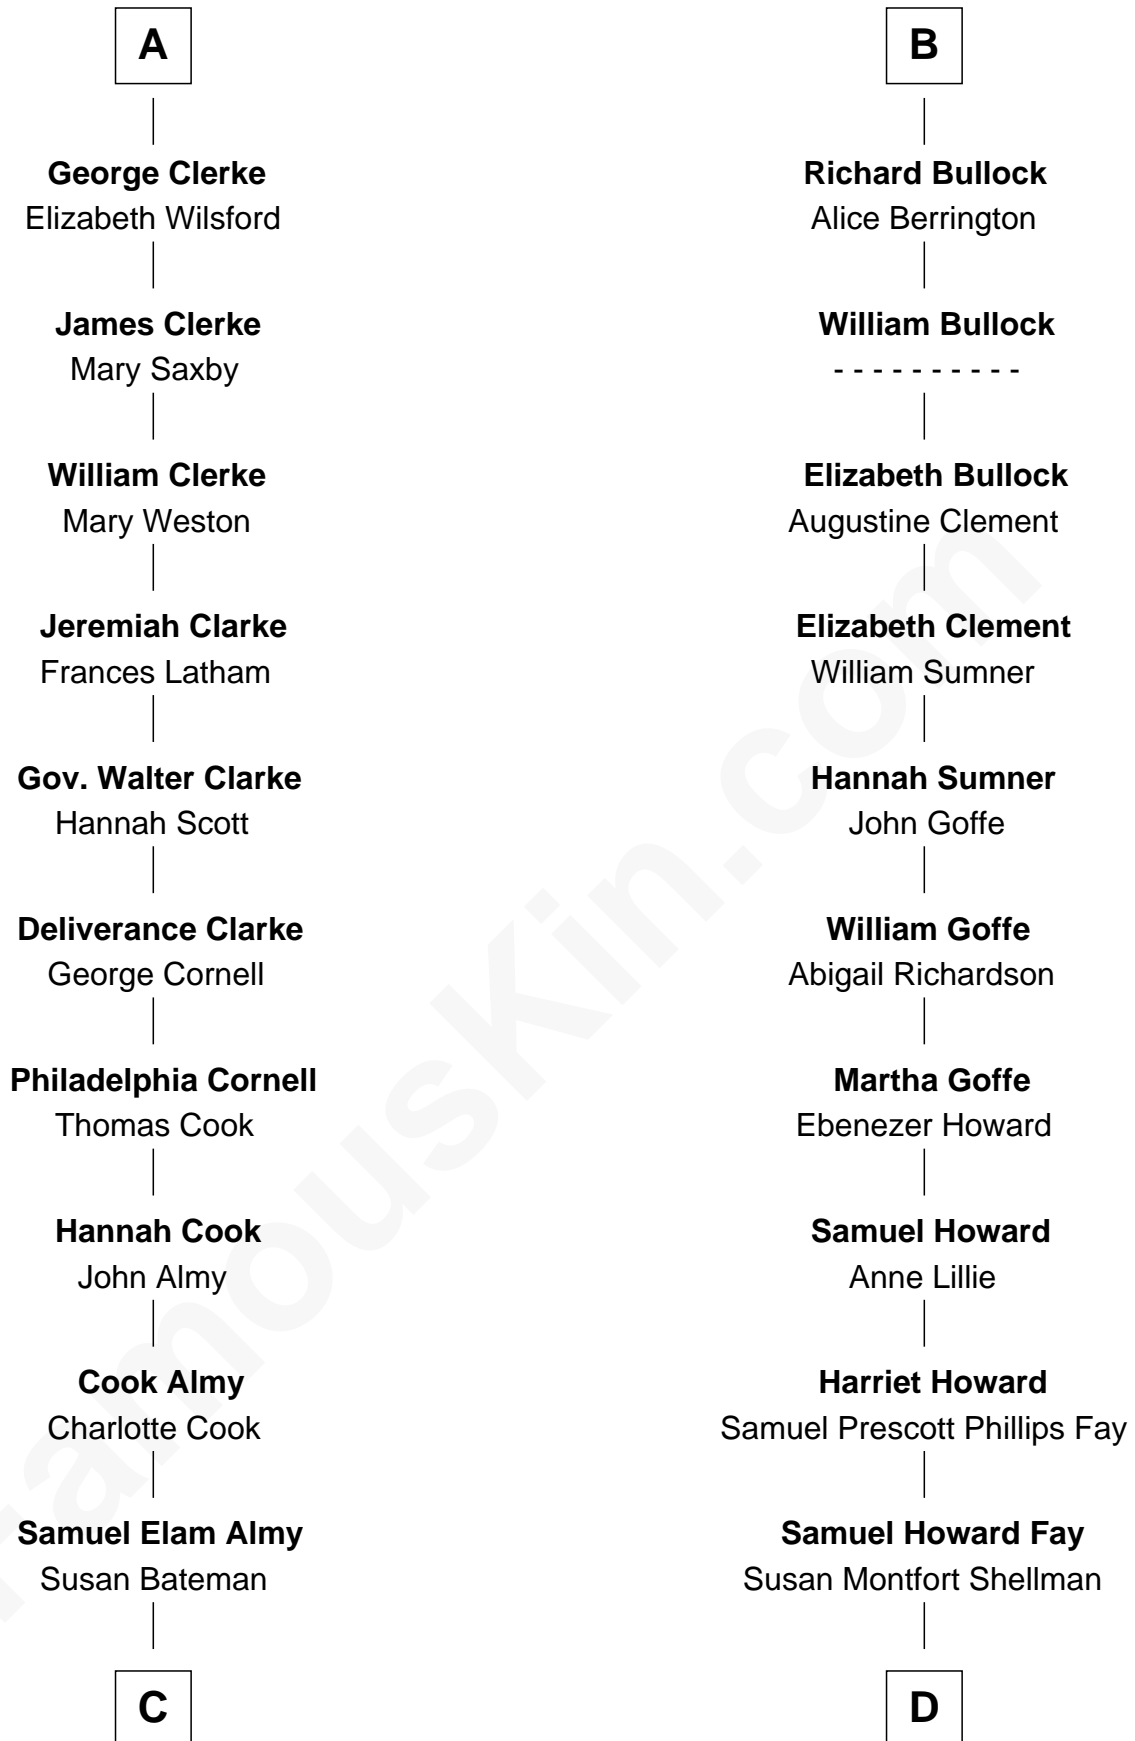

FamousKin.com Relationship Chart of

Marilyn Monroe

Actress, Model, and Singer

20th cousin of

George H. W. Bush

41st U.S. President

Bartholomew de Badlesmere

Margaret de Clare

Sir William Norreys

Margaret Norreys

Gilbert Bullock

Thomas Bullock

Alice Kingsmill

B

C

Susan Bateman Almy
Charles Adams Gifford

Frederick Almy Gifford
Elizabeth Easton Tennant

Charles Stanley Gifford
Gladys Pearl Monroe

Marilyn Monroe
Actress, Model, and Singer

D

Harriet Eleanor Fay
Rev. James Smith Bush

Samuel Prescott Bush
Flora Sheldon

Prescott Sheldon Bush
Dorothy Wear Walker

George H. W. Bush
41st U.S. President

FamousKin.com