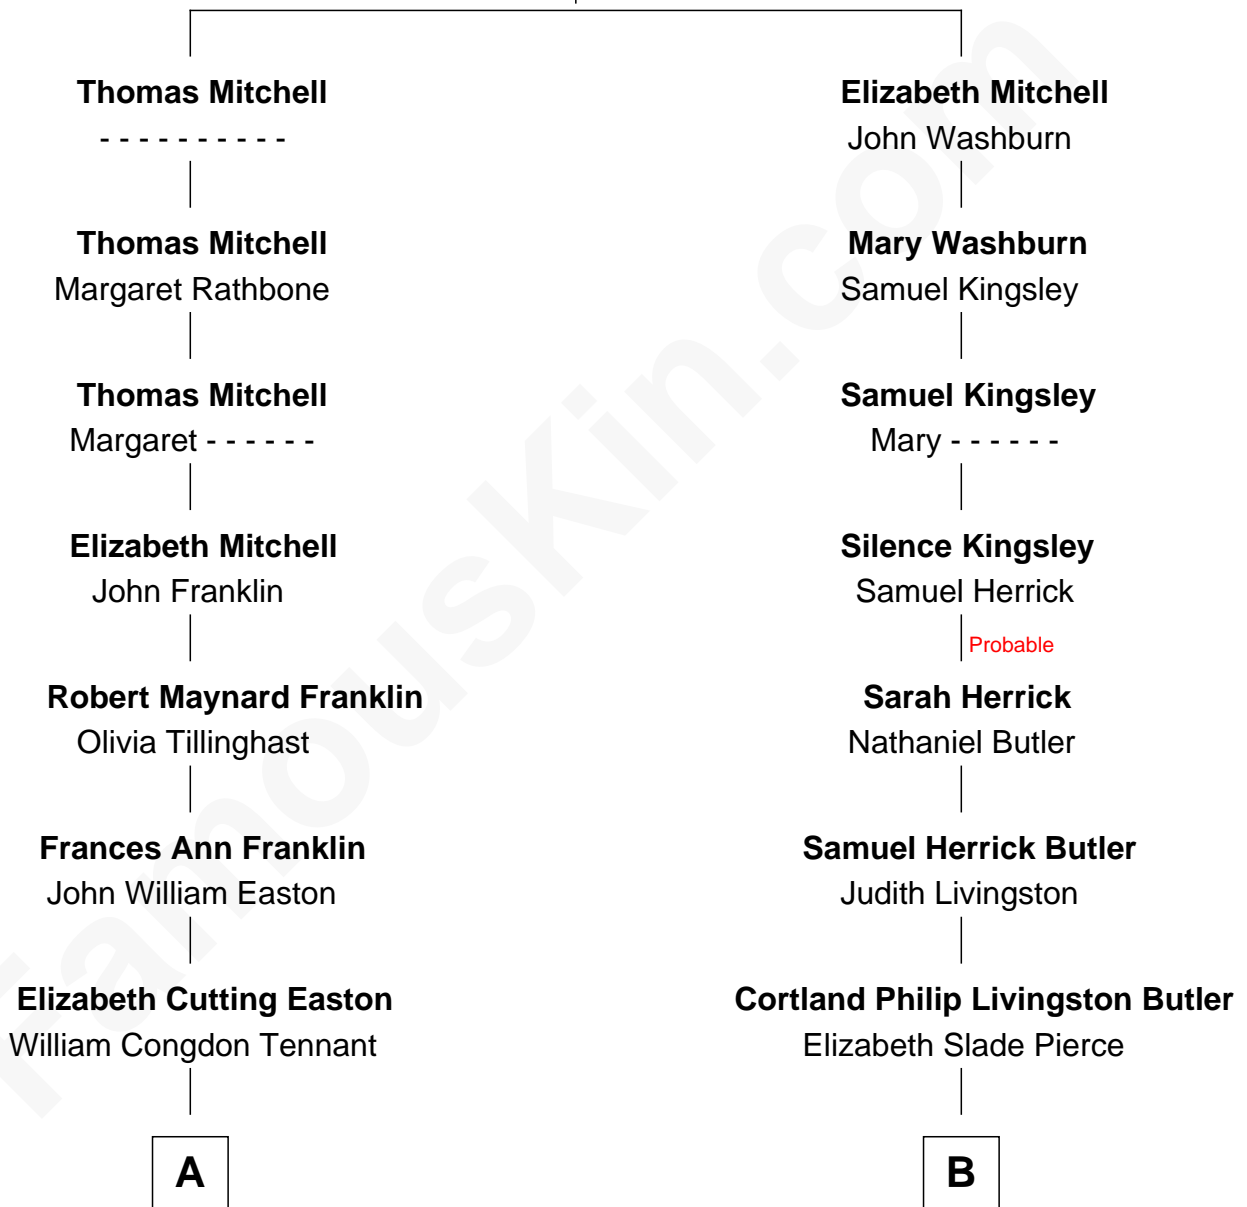

FamousKin.com Relationship Chart of

Marilyn Monroe

Actress, Model, and Singer

9th cousin 1 time removed of

George H. W. Bush

41st U.S. President

Experience Mitchell

Jane Cooke

A

Elizabeth Easton Tennant

Frederick Almy Gifford

Charles Stanley Gifford

Gladys Pearl Monroe

Marilyn Monroe

Actress, Model, and Singer

B

Mary Elizabeth Butler

Robert Emmet Sheldon

Flora Sheldon

Samuel Prescott Bush

Prescott Sheldon Bush

Dorothy Wear Walker

George H. W. Bush

41st U.S. President