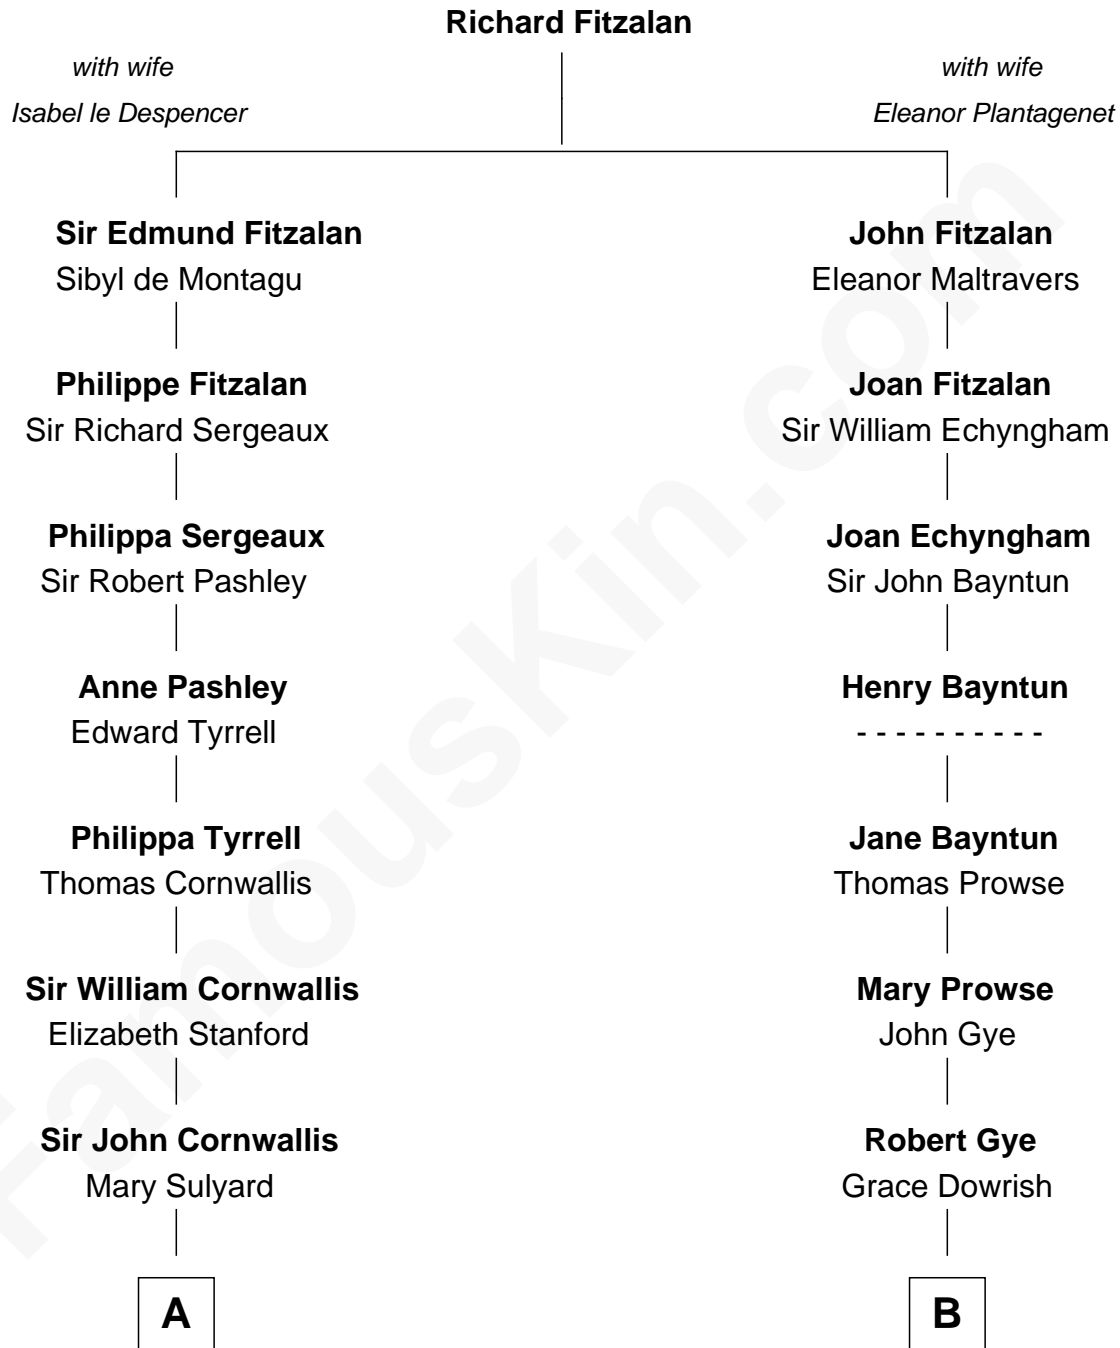

FamousKin.com

Relationship Chart of

Marilyn Monroe

Actress, Model, and Singer

18th cousin 2 times removed of

Barbara (Pierce) Bush

First Lady of President George H.W. Bush

C

Elizabeth Cutting Easton
William Congdon Tennant

Elizabeth Easton Tennant
Frederick Almy Gifford

Charles Stanley Gifford
Gladys Pearl Monroe

Marilyn Monroe
Actress, Model, and Singer

D

Marvin Pierce
Pauline Robinson