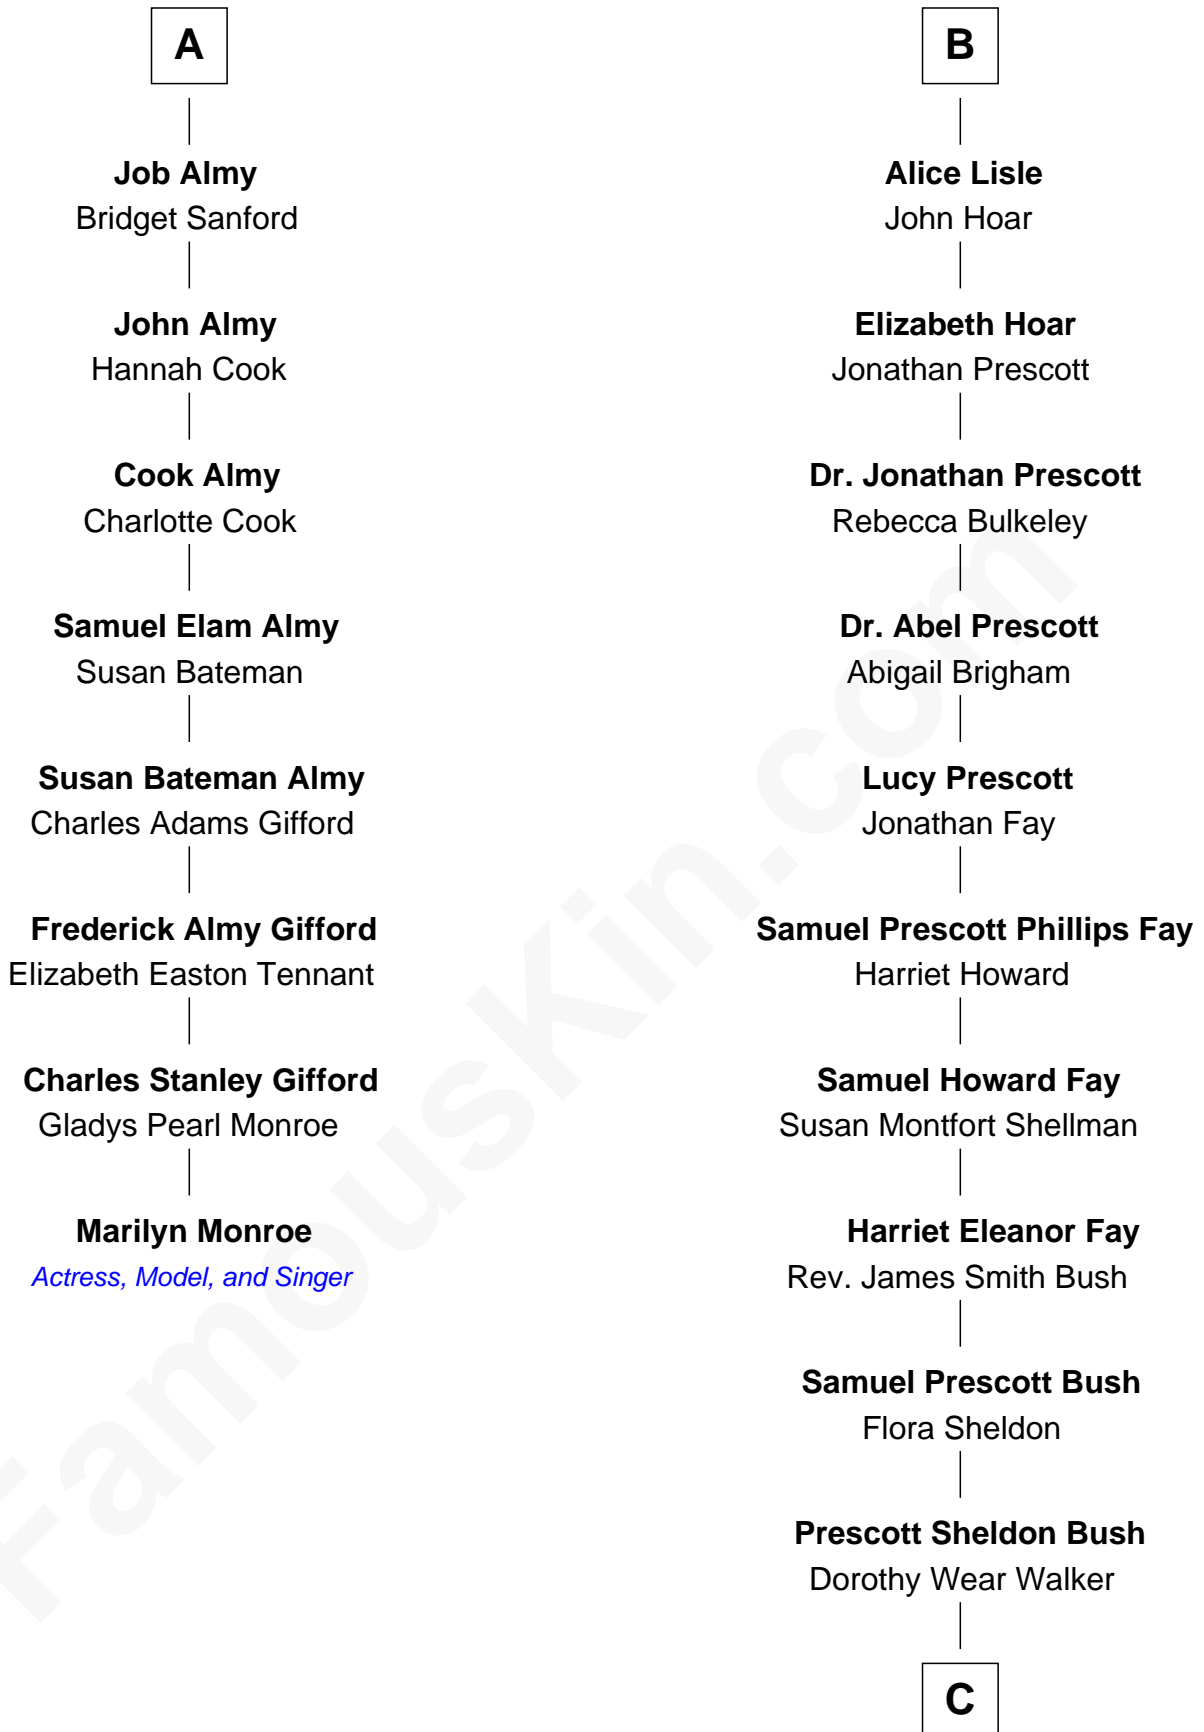

FamousKin.com Relationship Chart of

Marilyn Monroe

Actress, Model, and Singer

14th cousin 4 times removed of

George W. Bush

43rd U.S. President

Sir Humphrey Stafford

Eleanor Aylesbury

Stafford Barlow

Audrey Barlow

William Almy

Job Almy

Mary Unthank

A

Anne Stafford

Sir William Berkeley

Richard Berkeley

Elizabeth Conningsby

Sir John Berkeley

Isabel Dennis

Sir Richard Berkeley

Elizabeth Jermy

Mary Berkeley

Sir John Hungerford

Bridget Hungerford

Sir William Lisle

John Lisle

Alice Beckenshaw

B

C

George Herbert Walker Bush

Barbara Pierce