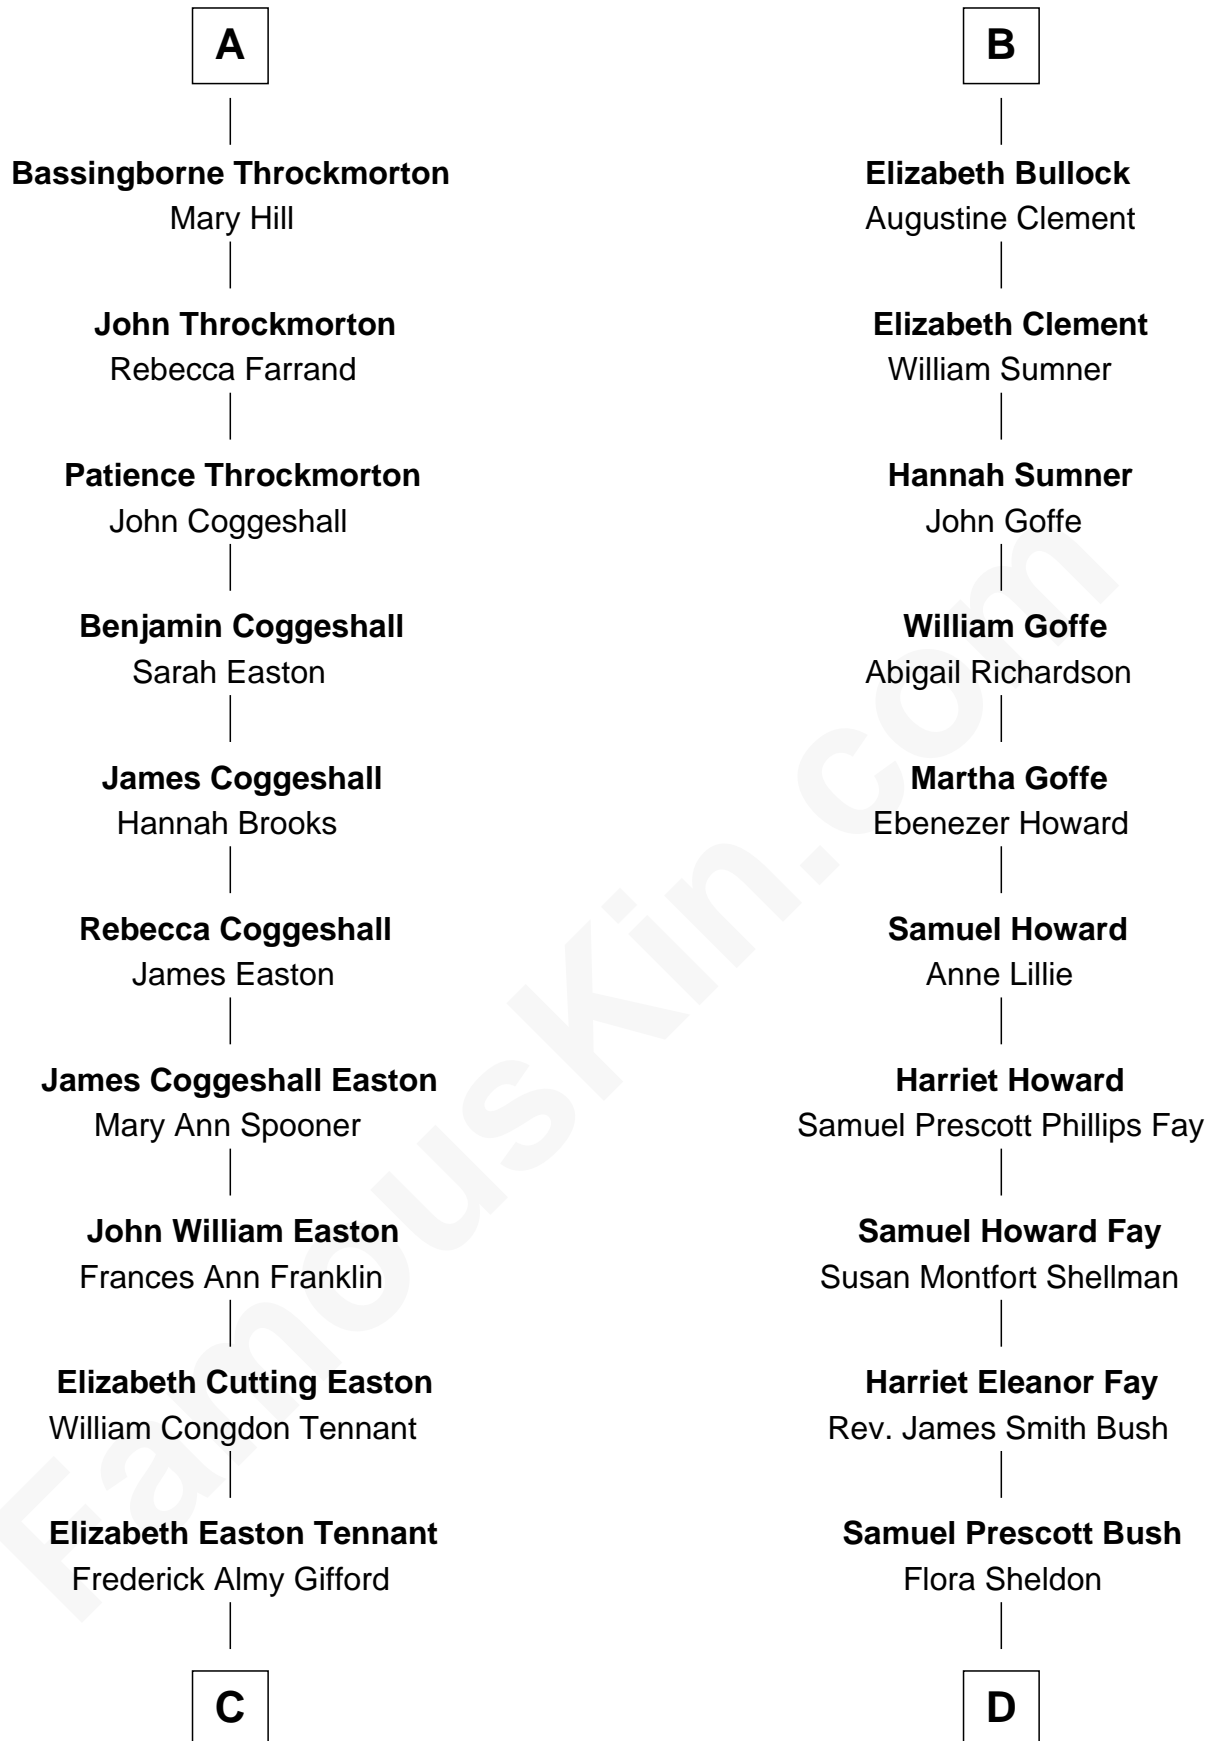

# FamousKin.com Relationship Chart of

**Marilyn Monroe**

*Actress, Model, and Singer*

18th cousin 1 time removed of

**George W. Bush**

*43rd U.S. President*

**Sir Richard Sergeaux**

Philippe Fitzalan

Sir Richard de Vere

**Sir John de Vere**

Elizabeth Howard

**Joan de Vere**

Sir William Norreys

**Margaret Norreys**

Gilbert Bullock

**Thomas Bullock**

Alice Kingsmill

**Richard Bullock**

Alice Berrington

**William Bullock**

-----

**B**

**C**

**Charles Stanley Gifford**

Gladys Pearl Monroe

**Marilyn Monroe**

*Actress, Model, and Singer*

**D**

**Prescott Sheldon Bush**

Dorothy Wear Walker

**George Herbert Walker Bush**

Barbara Pierce