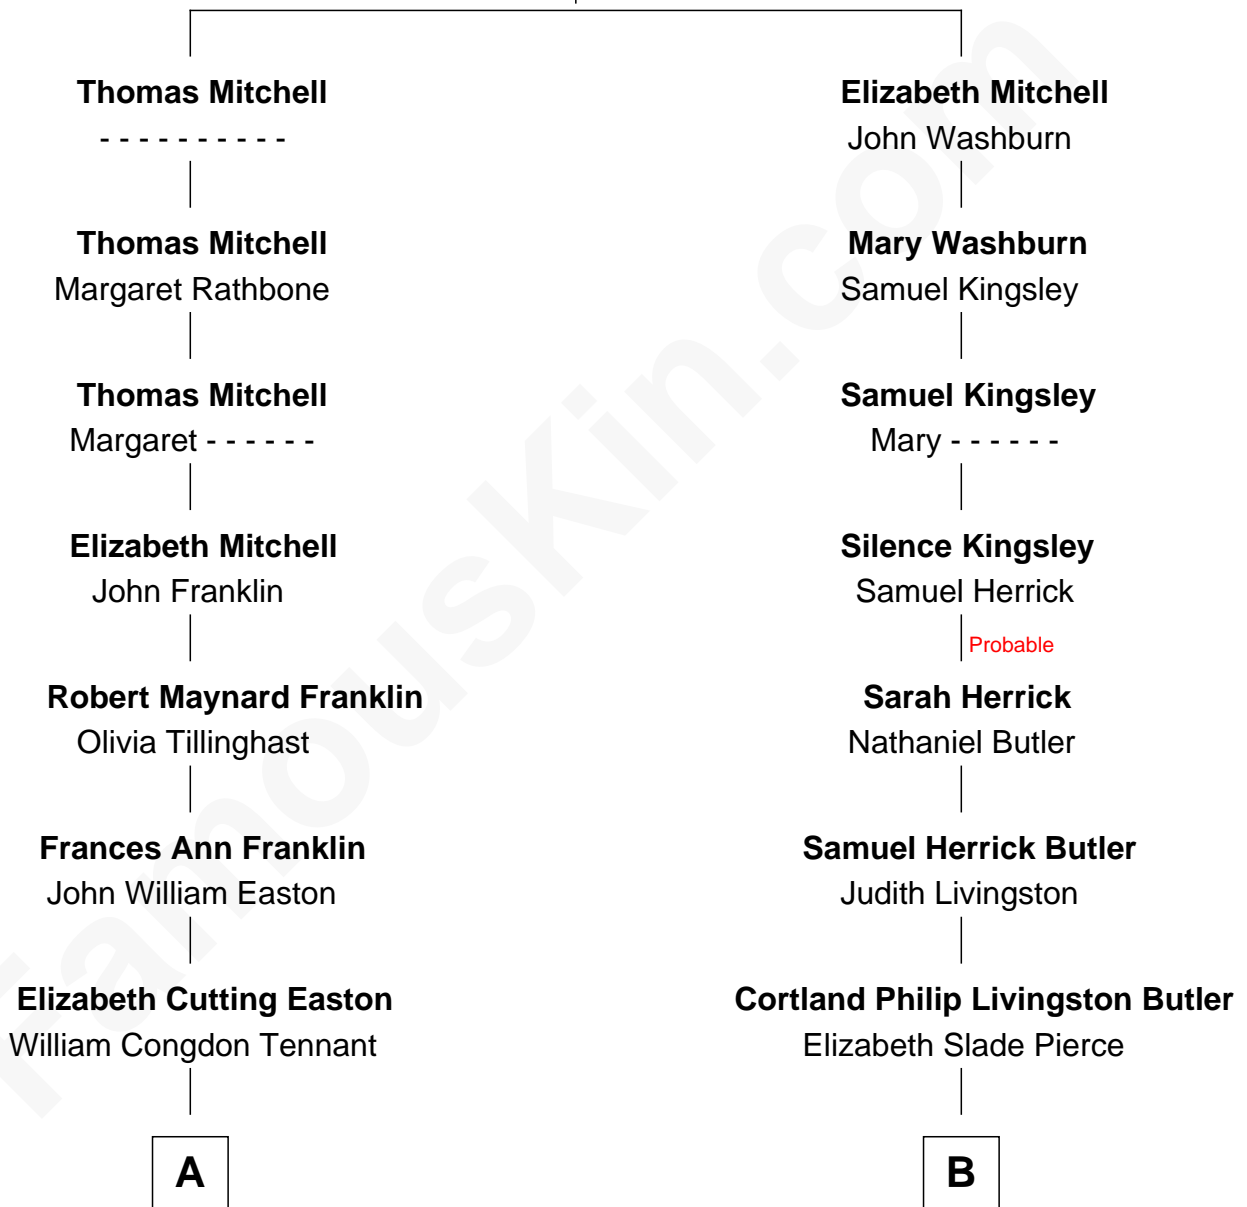

FamousKin.com Relationship Chart of

Marilyn Monroe

Actress, Model, and Singer

9th cousin 2 times removed of

George W. Bush

43rd U.S. President

Experience Mitchell

Jane Cooke

A

Elizabeth Easton Tennant

Frederick Almy Gifford

Charles Stanley Gifford

Gladys Pearl Monroe

Marilyn Monroe

Actress, Model, and Singer

B

Mary Elizabeth Butler

Robert Emmet Sheldon

Flora Sheldon

Samuel Prescott Bush

Prescott Sheldon Bush

Dorothy Wear Walker

George Herbert Walker Bush

Barbara Pierce