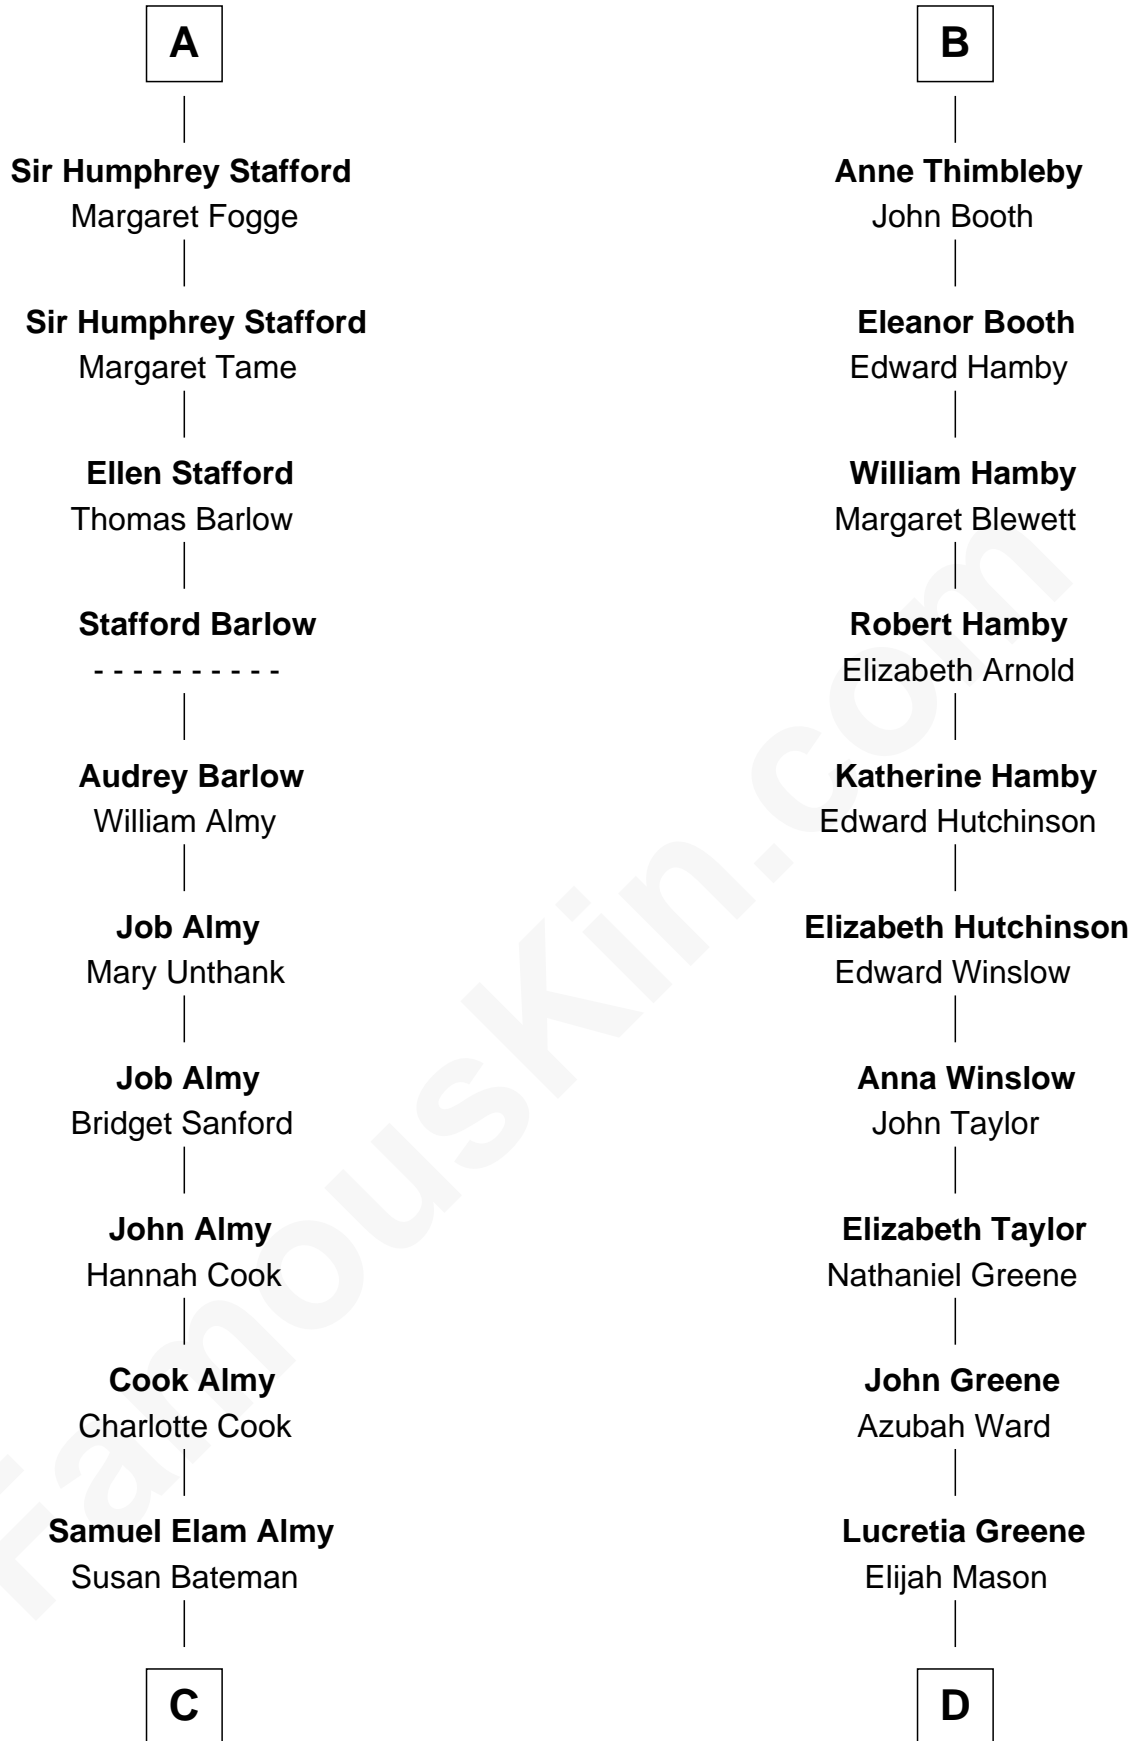

FamousKin.com

Relationship Chart of

Marilyn Monroe

Actress, Model, and Singer

18th cousin 2 times removed of

Lucretia (Rudolph) Garfield

First Lady of President James Garfield

John de Botetourte

Humphrey Stafford
Katherine Fray

A

Thomas de Botetourte

Joan de Somery

John de Botetourte
Joyce la Zouche de Mortimer

Joyce de Botetourte
Sir Baldwin Freville

Sir Baldwin Freville
Maude le Scrope

Margaret Freville
Sir Hugh Willoughby

Margery Willoughby
Sir Godfrey Hilton

Elizabeth Hilton
Richard Thimbleby

B

C

Susan Bateman Almy
Charles Adams Gifford

Frederick Almy Gifford
Elizabeth Easton Tennant

Charles Stanley Gifford
Gladys Pearl Monroe