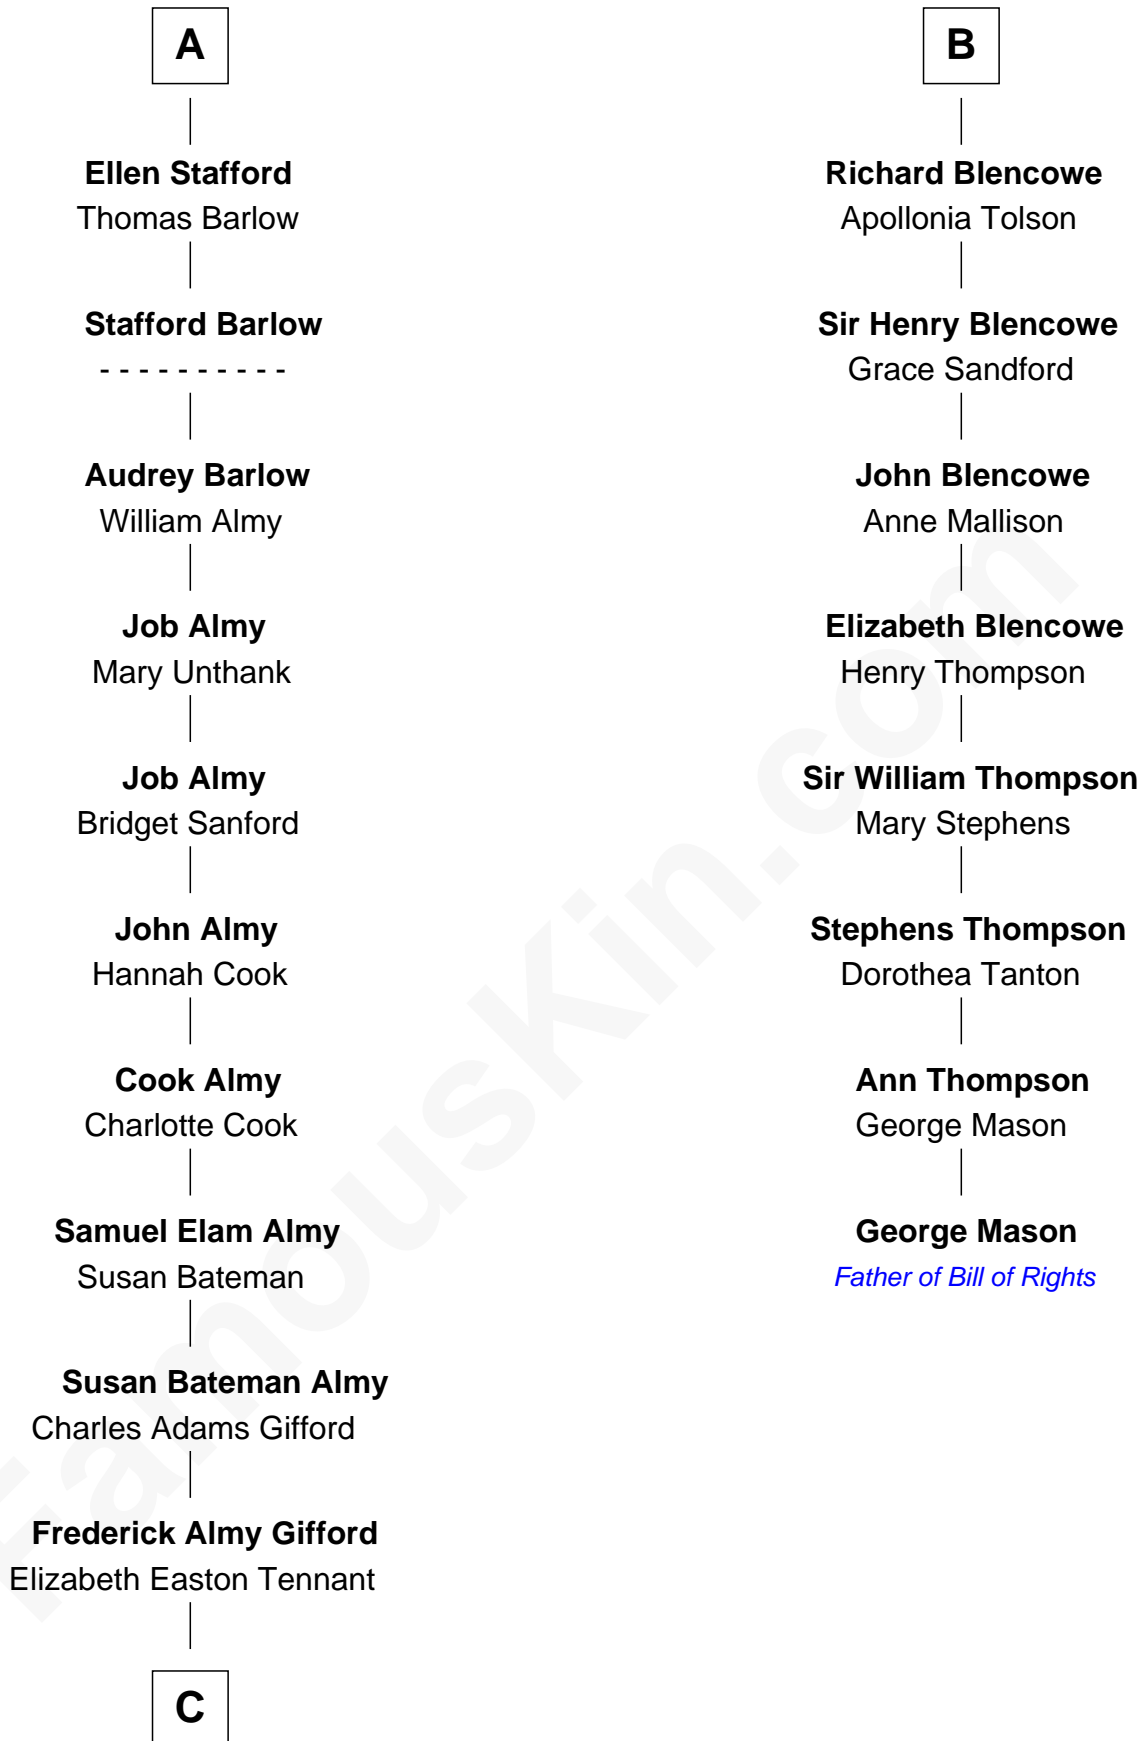

FamousKin.com Relationship Chart of

Marilyn Monroe

Actress, Model, and Singer

14th cousin 4 times removed of

George Mason

Father of the U.S. Bill of Rights

Ralph de Stafford

with wife
Katherine de Hastang

Grace Threlkeld

Sir Humphrey Stafford

Margaret Tame

Winifred Dudley

Anthony Blencowe

A

B

C

Charles Stanley Gifford

Gladys Pearl Monroe

Marilyn Monroe

Actress, Model, and Singer

FamousKin.com