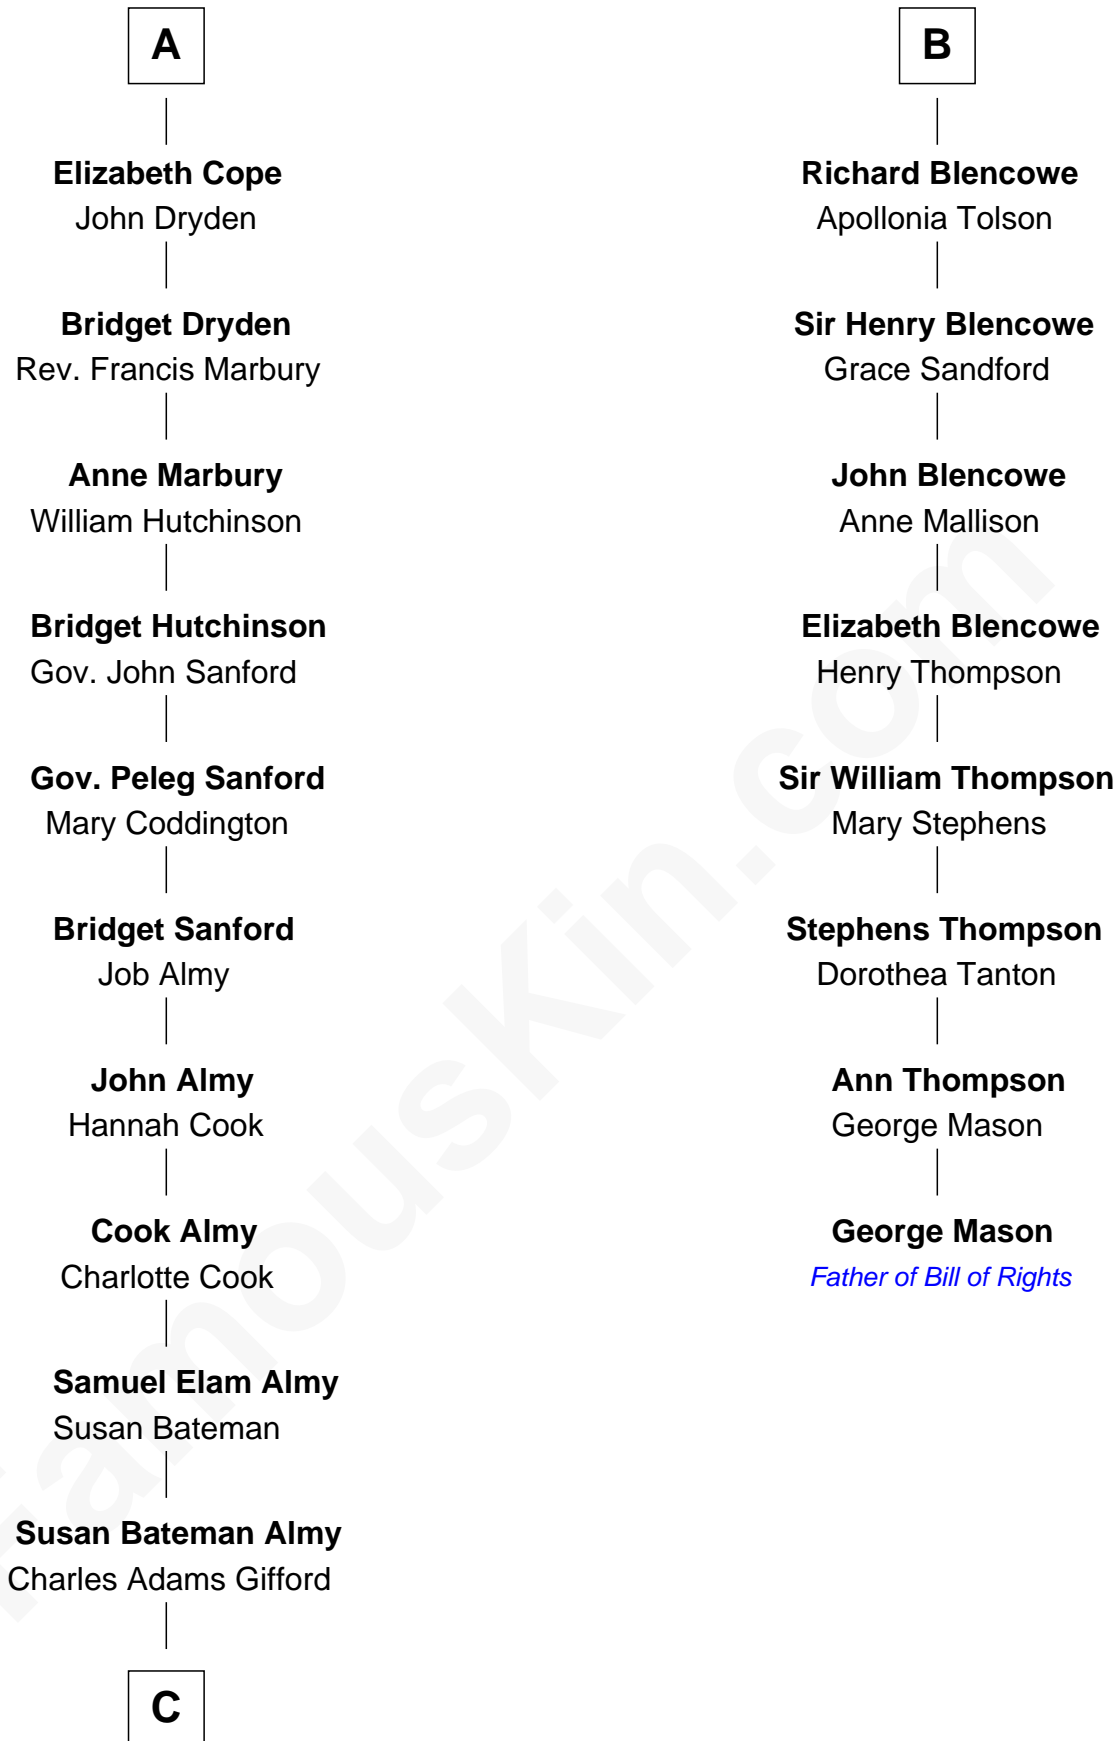

FamousKin.com Relationship Chart of

Marilyn Monroe

Actress, Model, and Singer

14th cousin 5 times removed of

George Mason

Father of the U.S. Bill of Rights

Margaret de Audley

Ralph de Stafford

Sir Edmund Sutton

Thomas Dudley

Grace Threlkeld

Winifred Dudley

Anthony Blencowe

B

C

—
Frederick Almy Gifford
Elizabeth Easton Tennant

—
Charles Stanley Gifford
Gladys Pearl Monroe

—
Marilyn Monroe
Actress, Model, and Singer

FamousKin.com