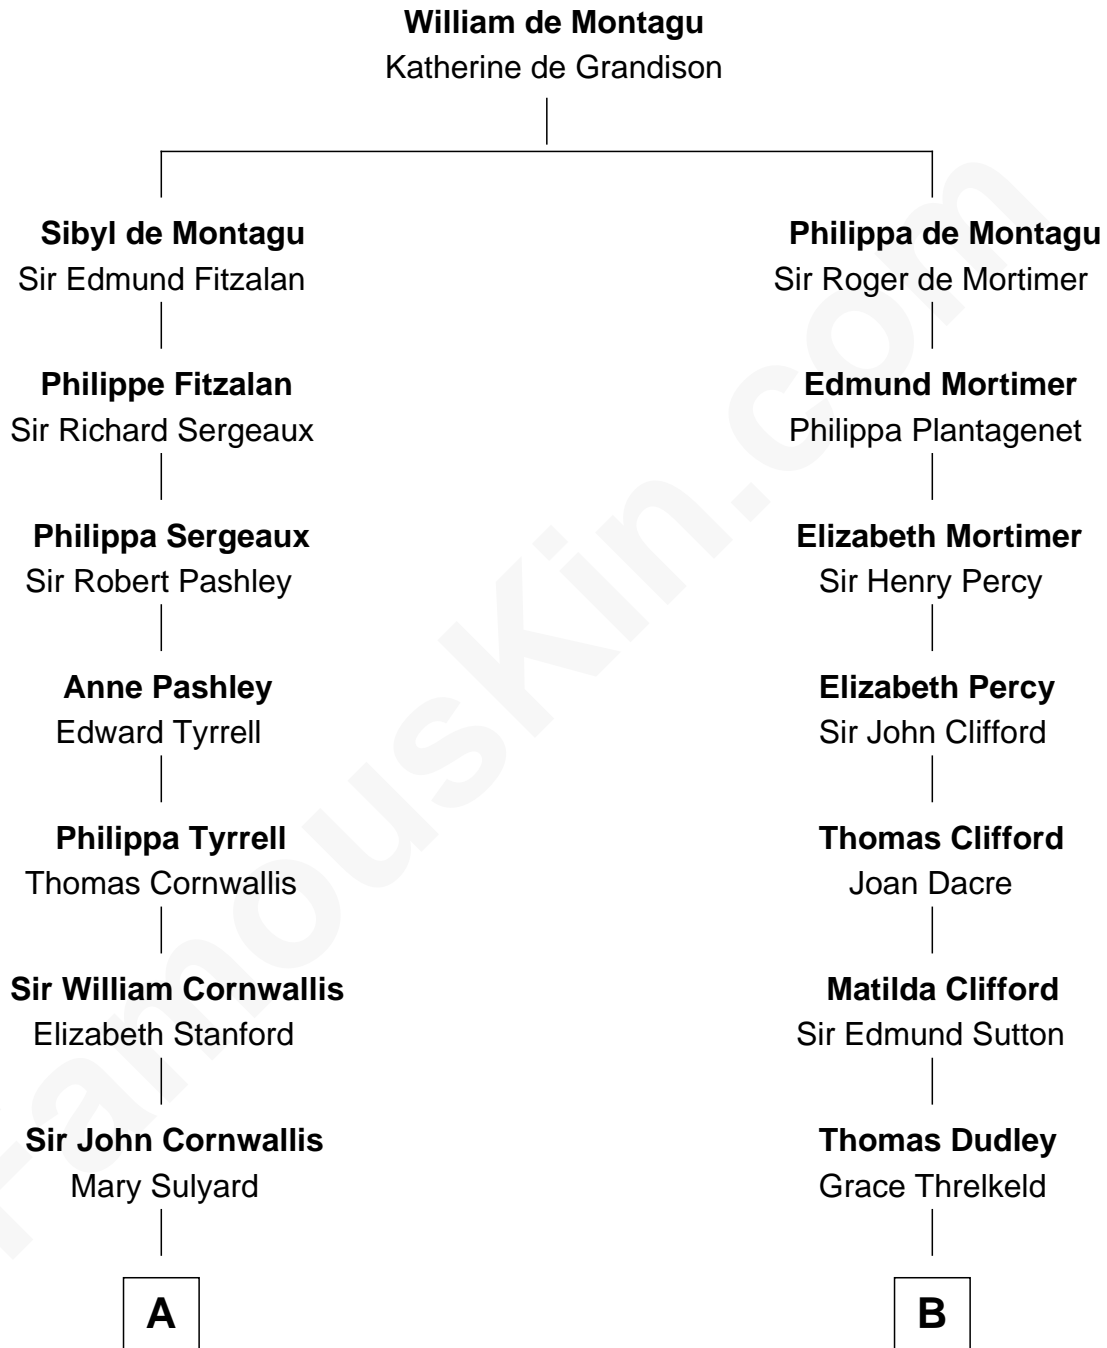

## Relationship Chart of

### Marilyn Monroe

*Actress, Model, and Singer*

15th cousin 5 times removed of

### George Mason

*Father of the U.S. Bill of Rights*

**C**

—  
**Elizabeth Cutting Easton**

William Congdon Tennant

—  
**Elizabeth Easton Tennant**

Frederick Almy Gifford

—  
**Charles Stanley Gifford**