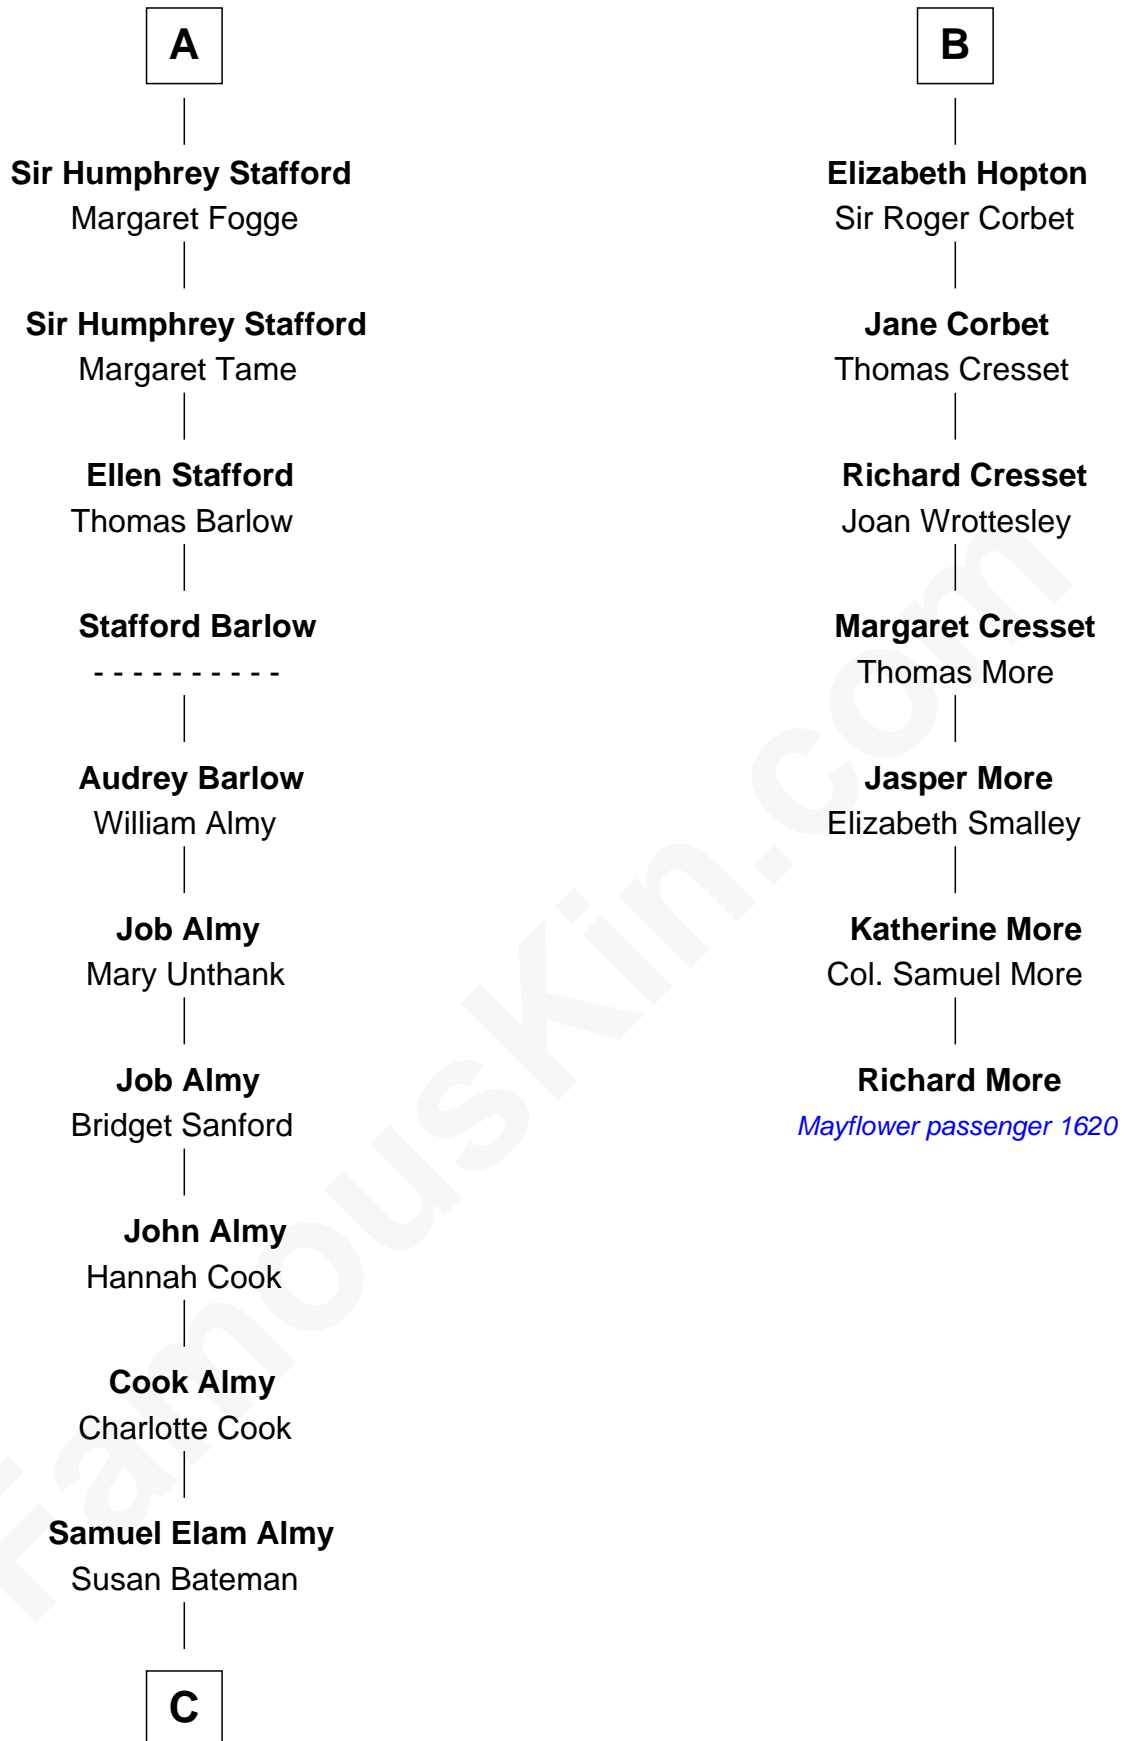

## Relationship Chart of

### Marilyn Monroe

*Actress, Model, and Singer*

13th cousin 7 times removed of

### Richard More

*(c1614 - c1696) Mayflower passenger 1620*

**MAYFLOWER**

**C**

—  
**Susan Bateman Almy**  
Charles Adams Gifford

—  
**Frederick Almy Gifford**  
Elizabeth Easton Tennant

—  
**Charles Stanley Gifford**  
Gladys Pearl Monroe

—  
**Marilyn Monroe**  
*Actress, Model, and Singer*

FamousKin.com