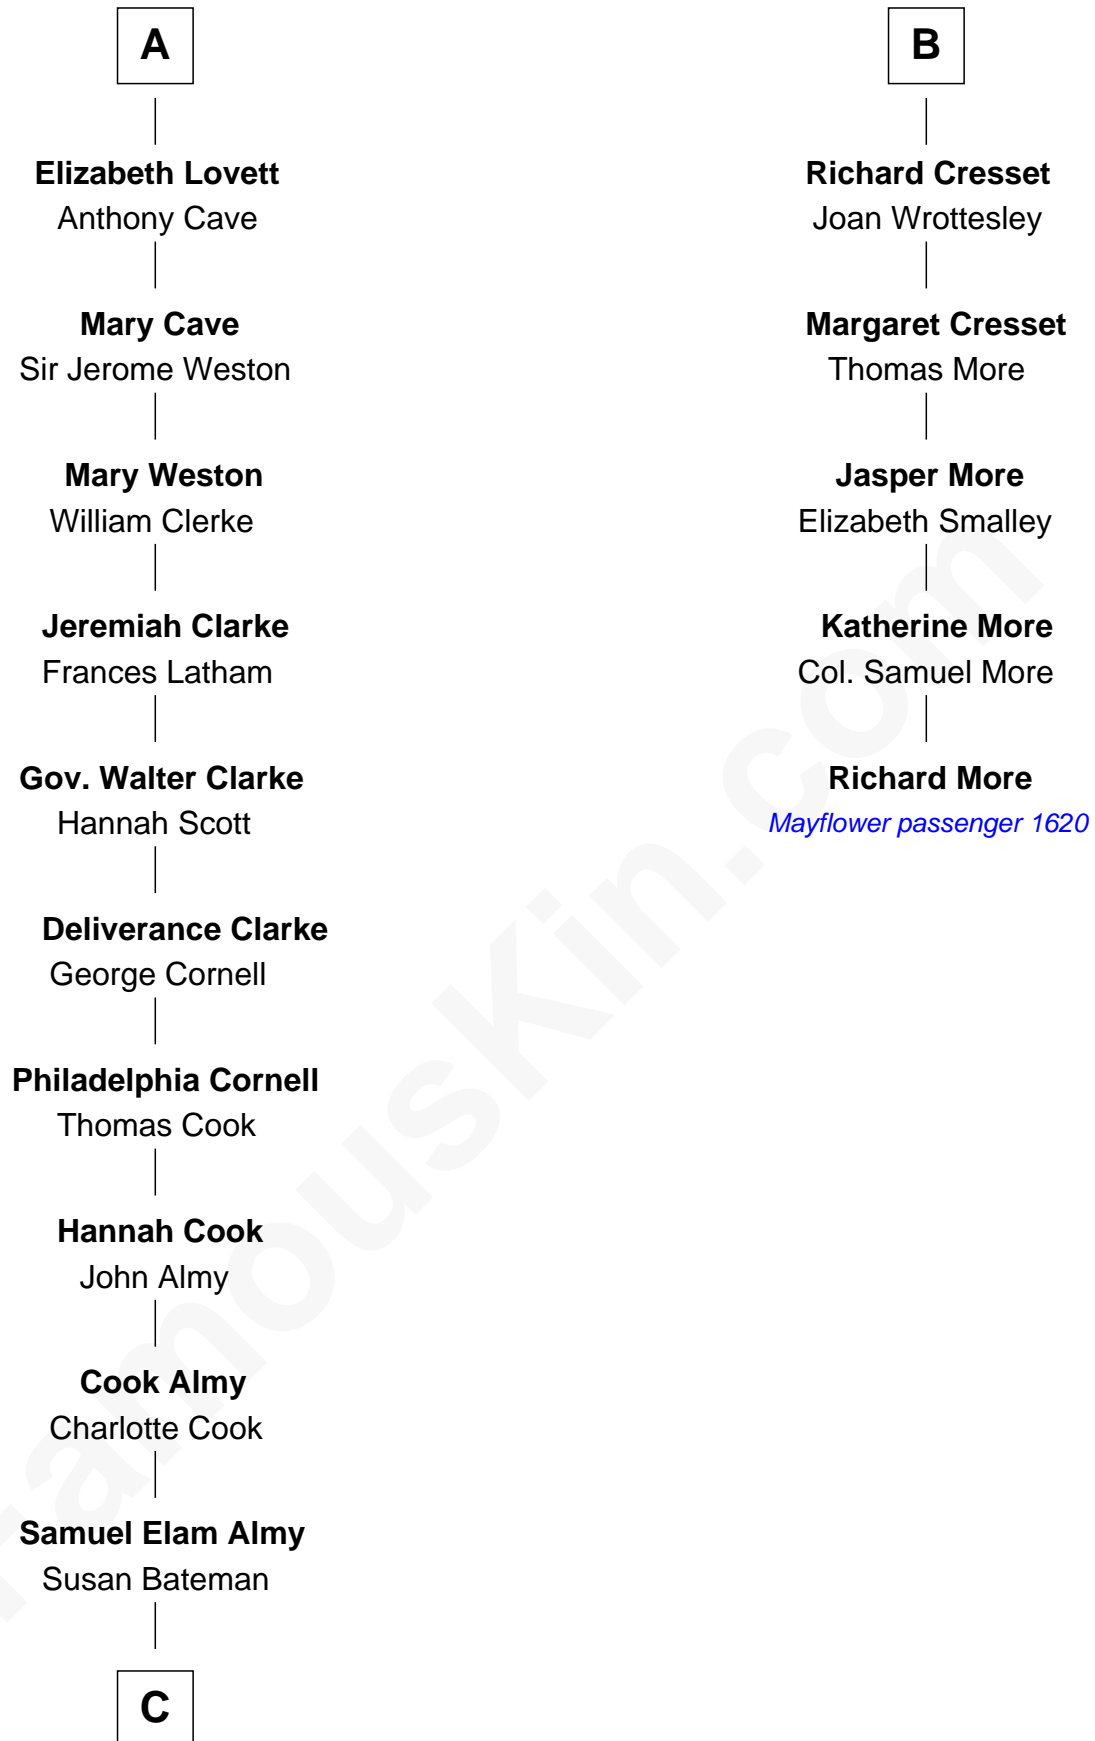

FamousKin.com

Relationship Chart of

Marilyn Monroe

Actress, Model, and Singer

11th cousin 9 times removed of

Richard More

(c1614 - c1696) Mayflower passenger 1620

MAYFLOWER

C

—
Susan Bateman Almy
Charles Adams Gifford

—
Frederick Almy Gifford
Elizabeth Easton Tennant

—
Charles Stanley Gifford
Gladys Pearl Monroe

—
Marilyn Monroe
Actress, Model, and Singer

FamousKin.com