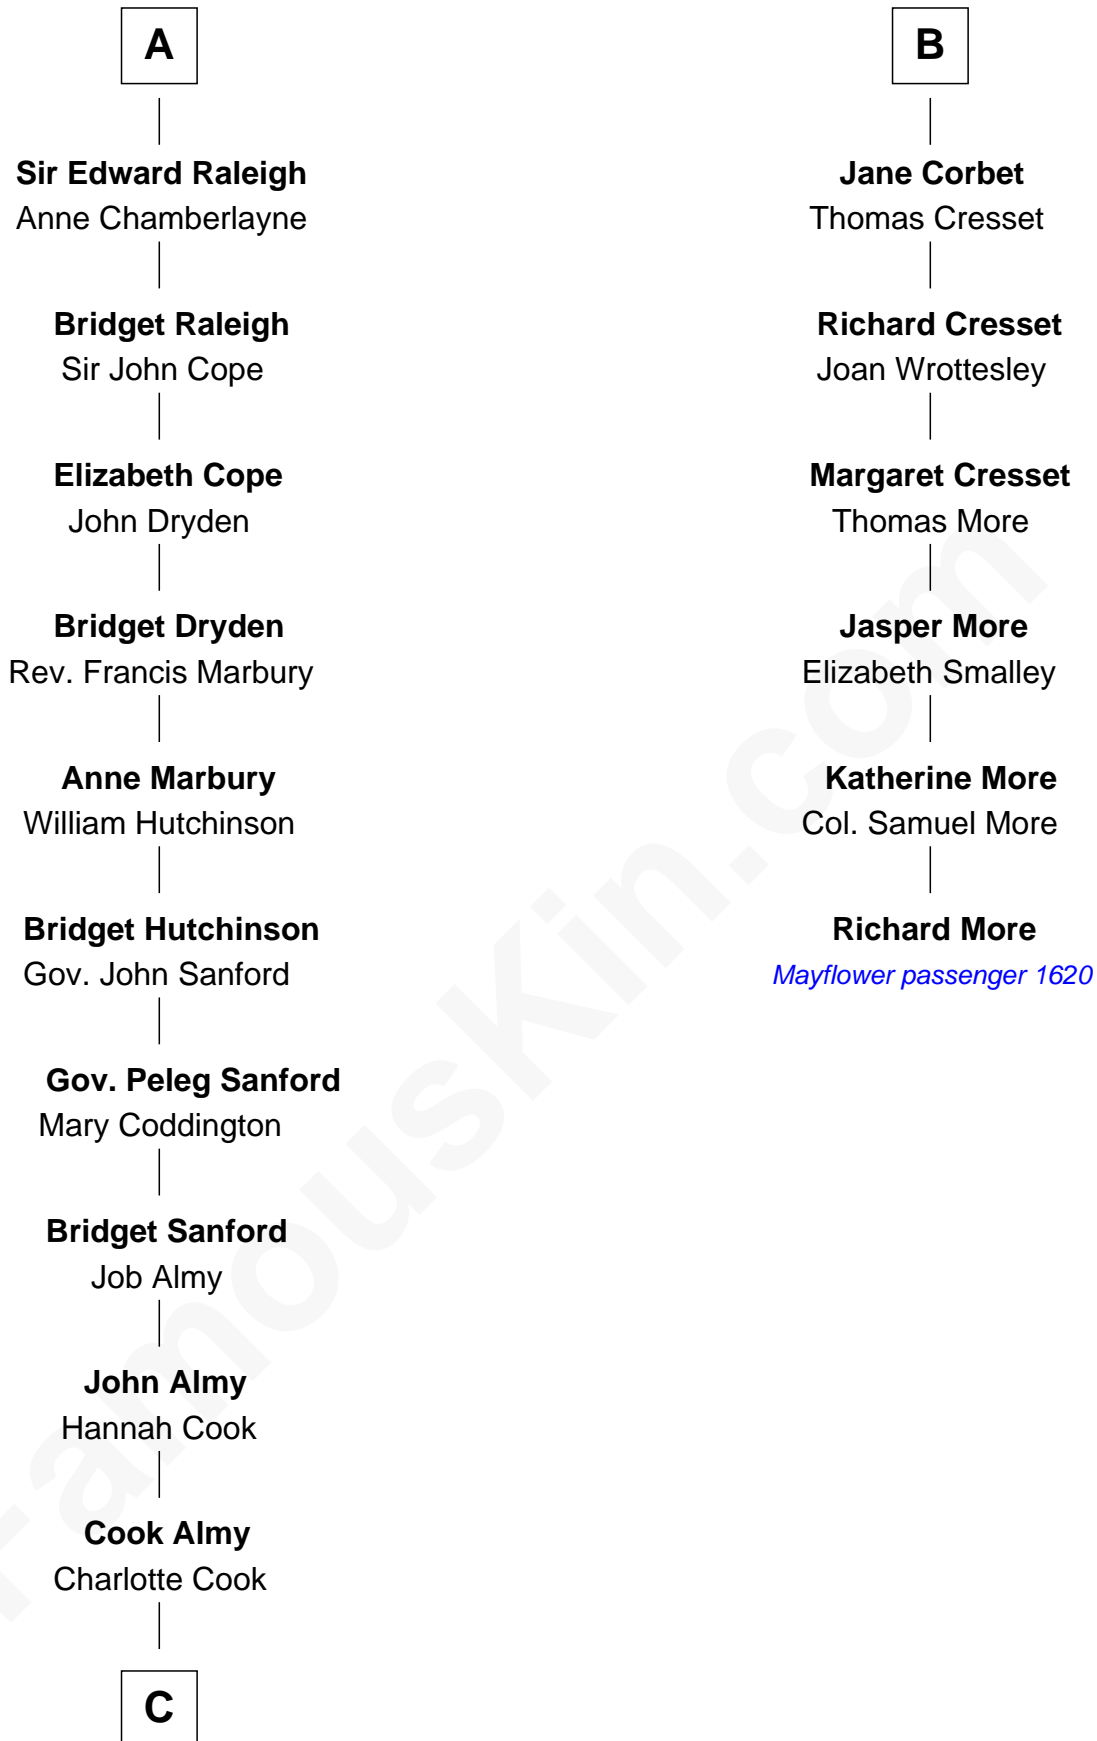

FamousKin.com Relationship Chart of

Marilyn Monroe

Actress, Model, and Singer

12th cousin 9 times removed of

Richard More

(c1614 - c1696) Mayflower passenger 1620

MAYFLOWER

C

—
Samuel Elam Almy

Susan Bateman

—
Susan Bateman Almy

Charles Adams Gifford

—
Frederick Almy Gifford

Elizabeth Easton Tennant

—
Charles Stanley Gifford

Gladys Pearl Monroe

—
Marilyn Monroe

Actress, Model, and Singer

FamousKin.com