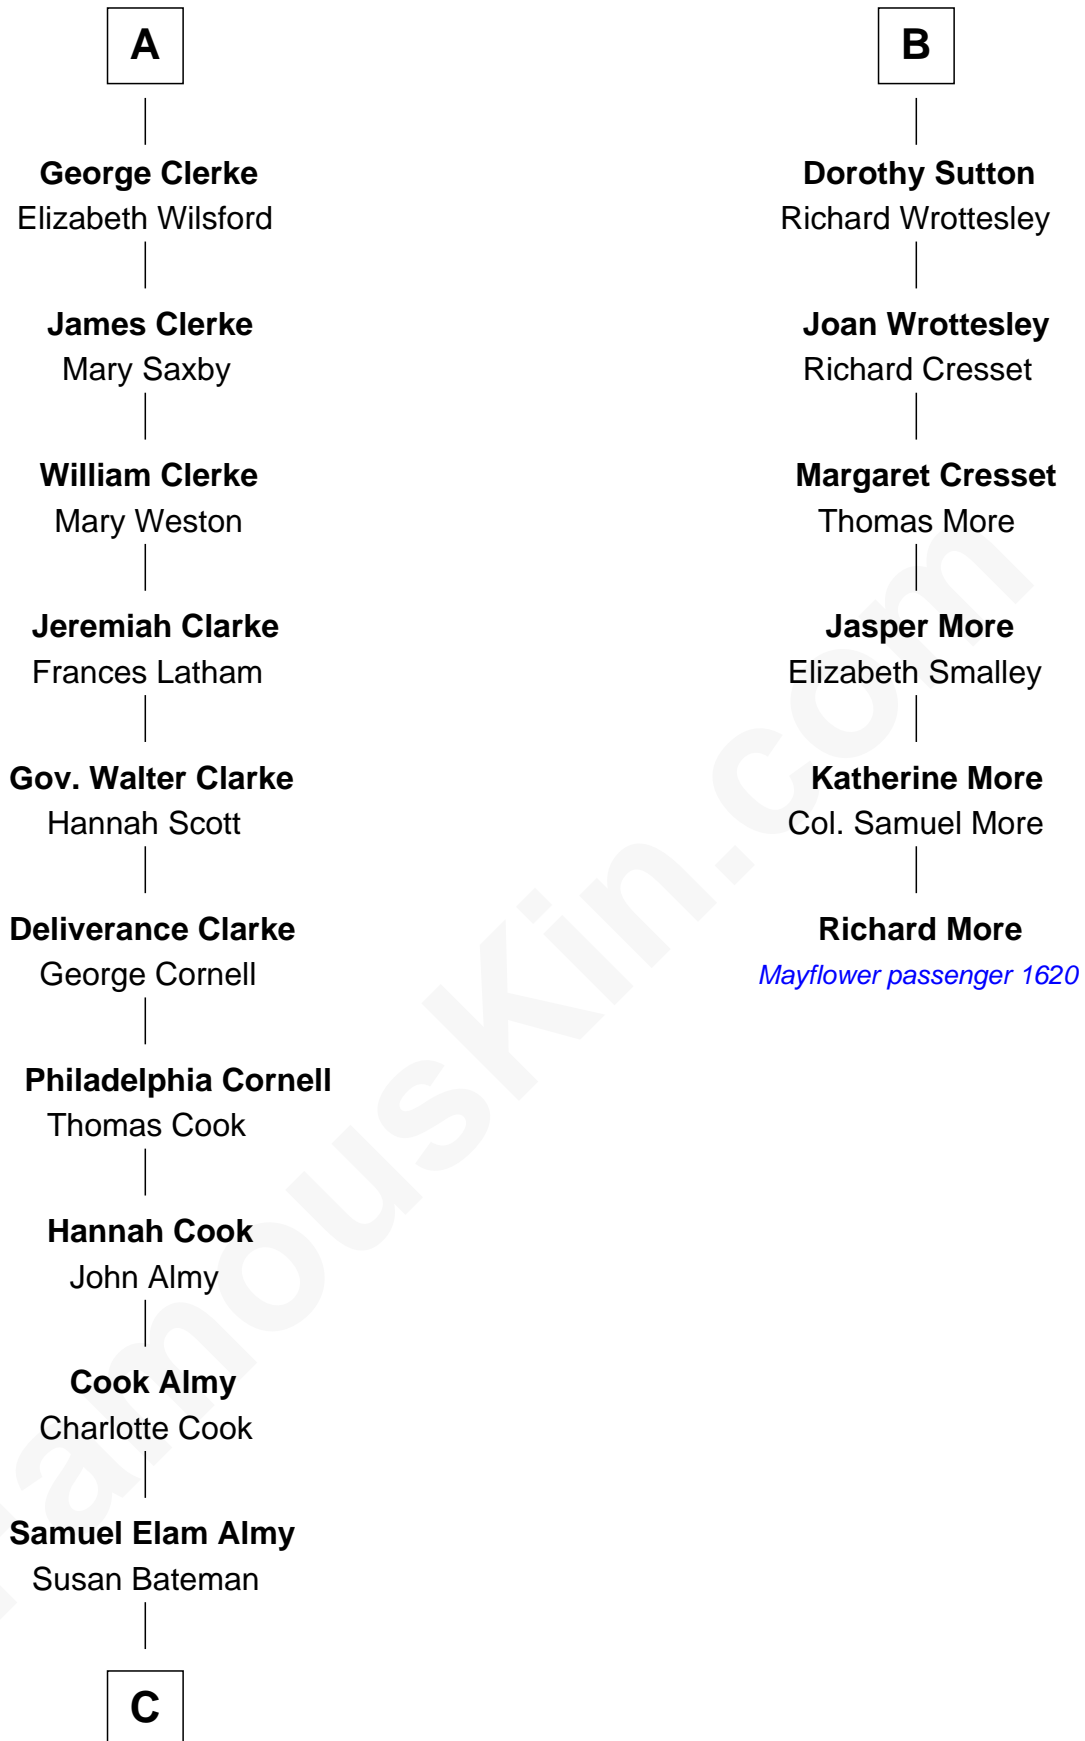

FamousKin.com

Relationship Chart of

Marilyn Monroe

Actress, Model, and Singer

12th cousin 8 times removed of

Richard More

(c1614 - c1696) Mayflower passenger 1620

MAYFLOWER

Bartholomew de Badlesmere

Margaret de Clare

Margery de Badlesmere

Sir William de Ros

Maud de Roos

John de Welles

Margery de Welles

Stephen le Scrope

Sir Henry Percy

Elizabeth Percy

Sir John Clifford

Thomas Clifford

Joan Dacre

Matilda Clifford

Sir Edmund Sutton

B

C

—
Susan Bateman Almy
Charles Adams Gifford

—
Frederick Almy Gifford
Elizabeth Easton Tennant

—
Charles Stanley Gifford
Gladys Pearl Monroe

—
Marilyn Monroe
Actress, Model, and Singer

FamousKin.com