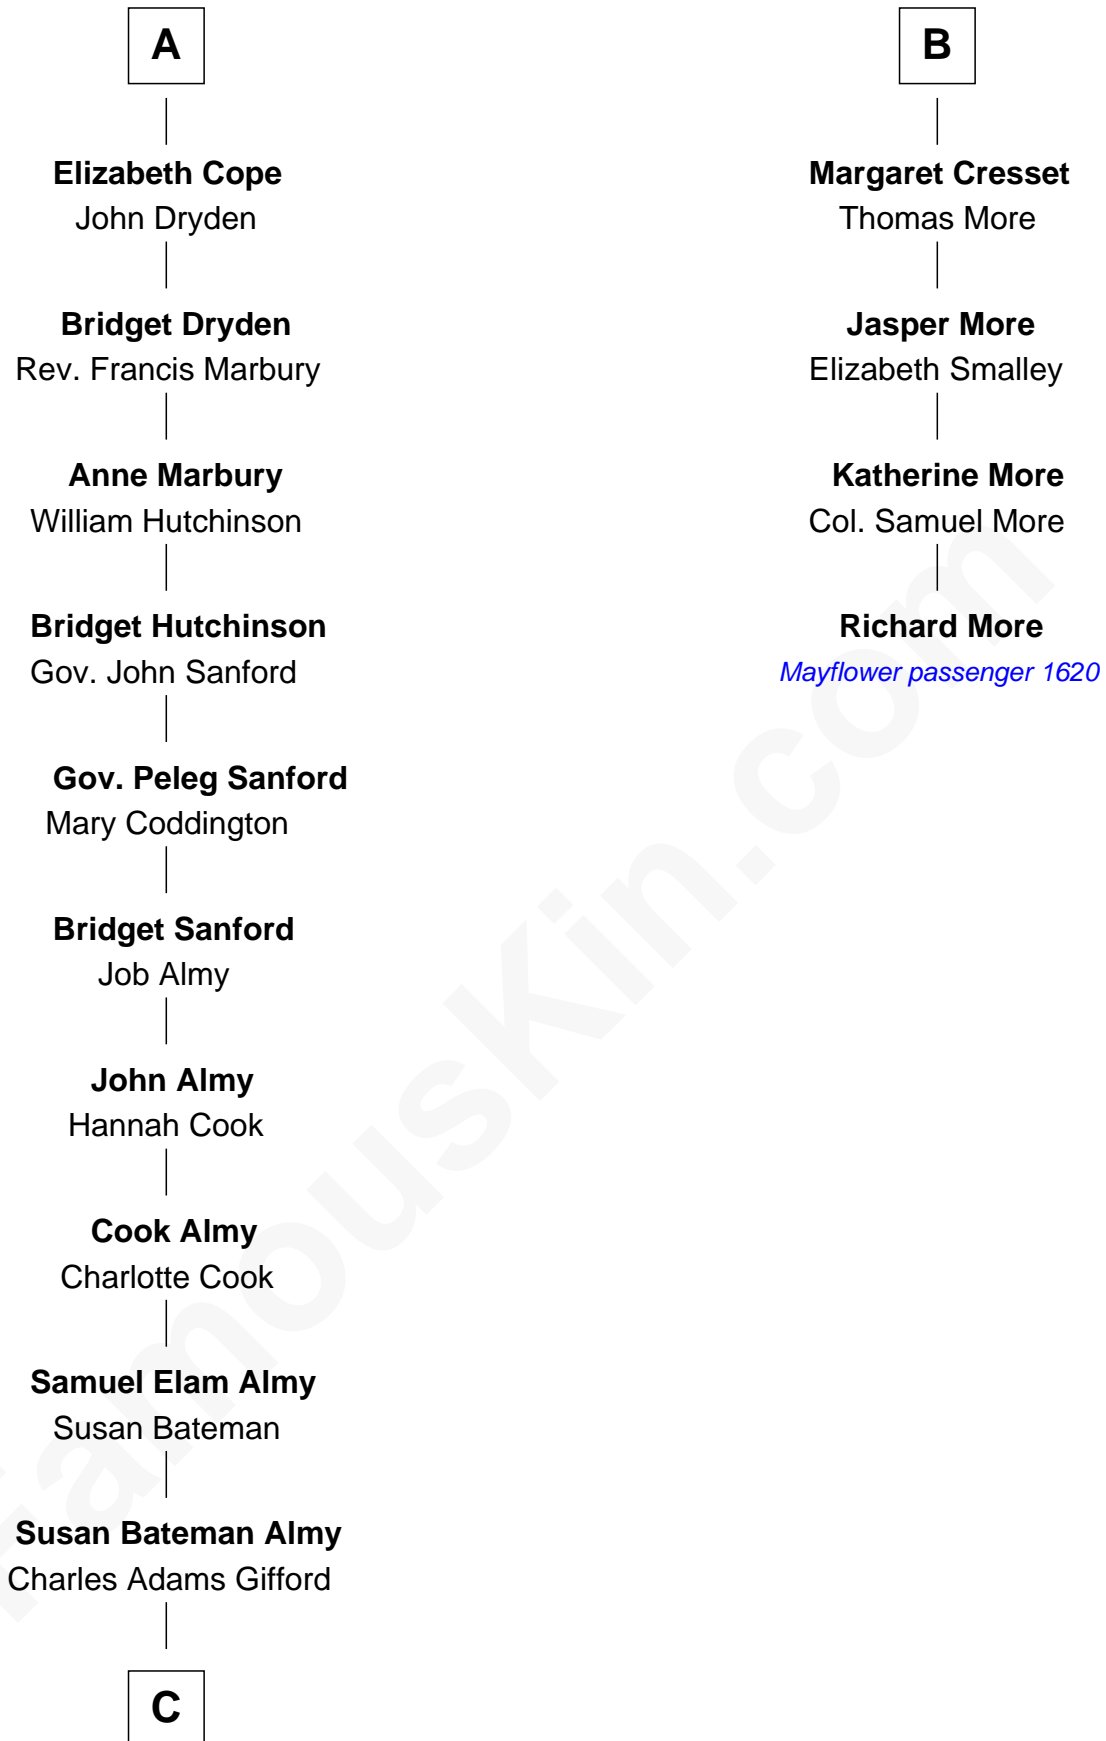

FamousKin.com

Relationship Chart of

Marilyn Monroe

Actress, Model, and Singer

10th cousin 9 times removed of

Richard More

(c1614 - c1696) Mayflower passenger 1620

MAYFLOWER

C

—
Frederick Almy Gifford
Elizabeth Easton Tennant

—
Charles Stanley Gifford
Gladys Pearl Monroe

—
Marilyn Monroe
Actress, Model, and Singer

FamousKin.com