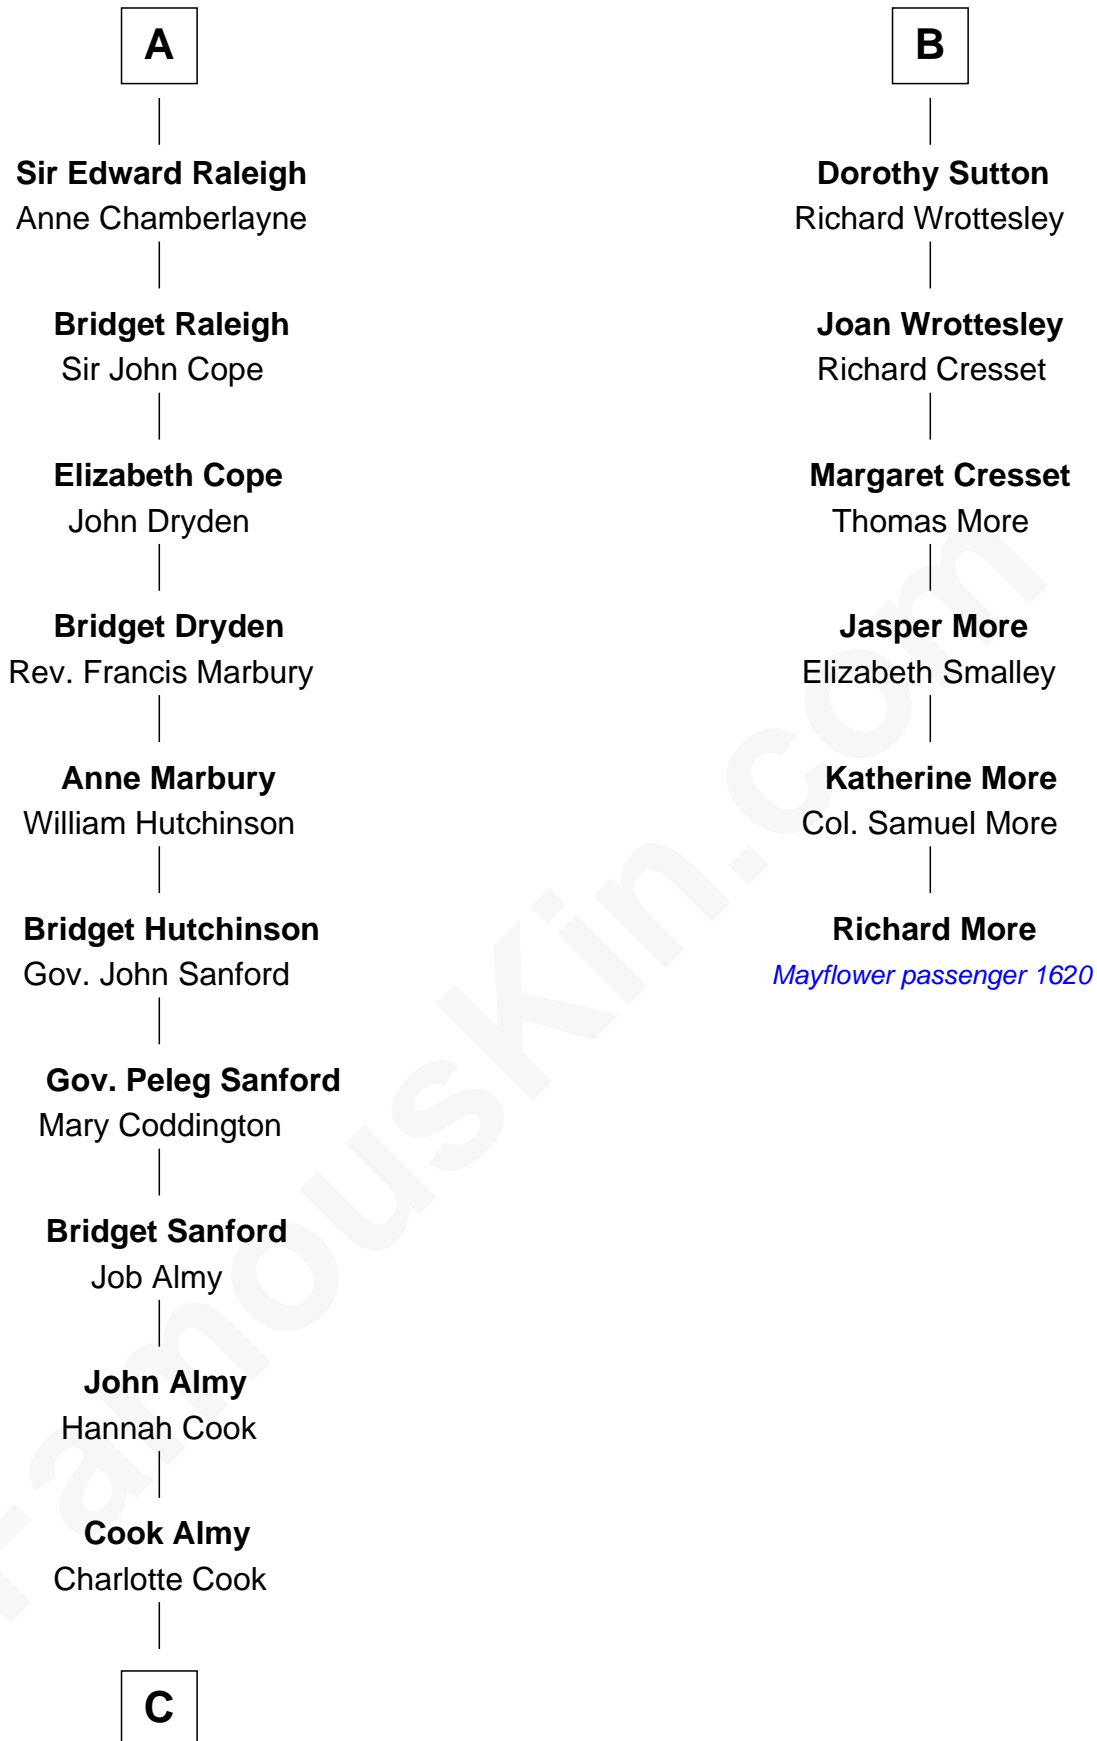

FamousKin.com

Relationship Chart of

Marilyn Monroe

Actress, Model, and Singer

12th cousin 9 times removed of

Richard More

(c1614 - c1696) Mayflower passenger 1620

MAYFLOWER

C

—
Samuel Elam Almy

Susan Bateman

—
Susan Bateman Almy

Charles Adams Gifford

—
Frederick Almy Gifford

Elizabeth Easton Tennant

—
Charles Stanley Gifford

Gladys Pearl Monroe

—
Marilyn Monroe

Actress, Model, and Singer

FamousKin.com