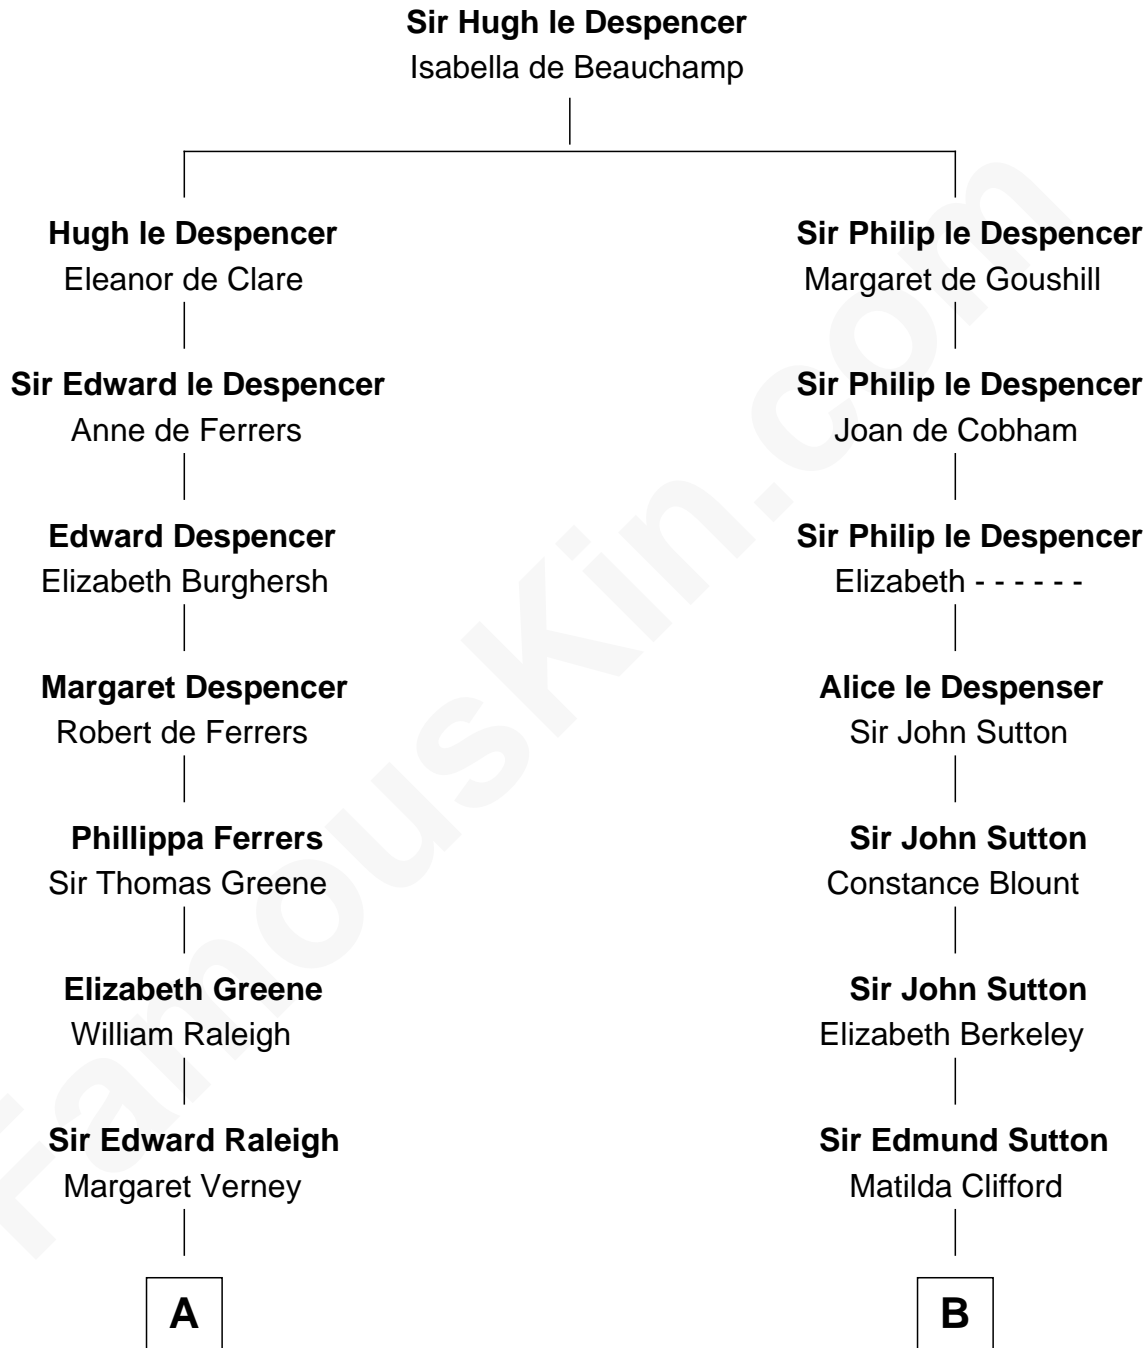

FamousKin.com

Relationship Chart of

Marilyn Monroe

Actress, Model, and Singer

12th cousin 9 times removed of

Richard More

(c1614 - c1696) Mayflower passenger 1620

MAYFLOWER

C

—
Samuel Elam Almy

Susan Bateman

—
Susan Bateman Almy

Charles Adams Gifford

—
Frederick Almy Gifford

Elizabeth Easton Tennant

—
Charles Stanley Gifford

Gladys Pearl Monroe

—
Marilyn Monroe

Actress, Model, and Singer

FamousKin.com