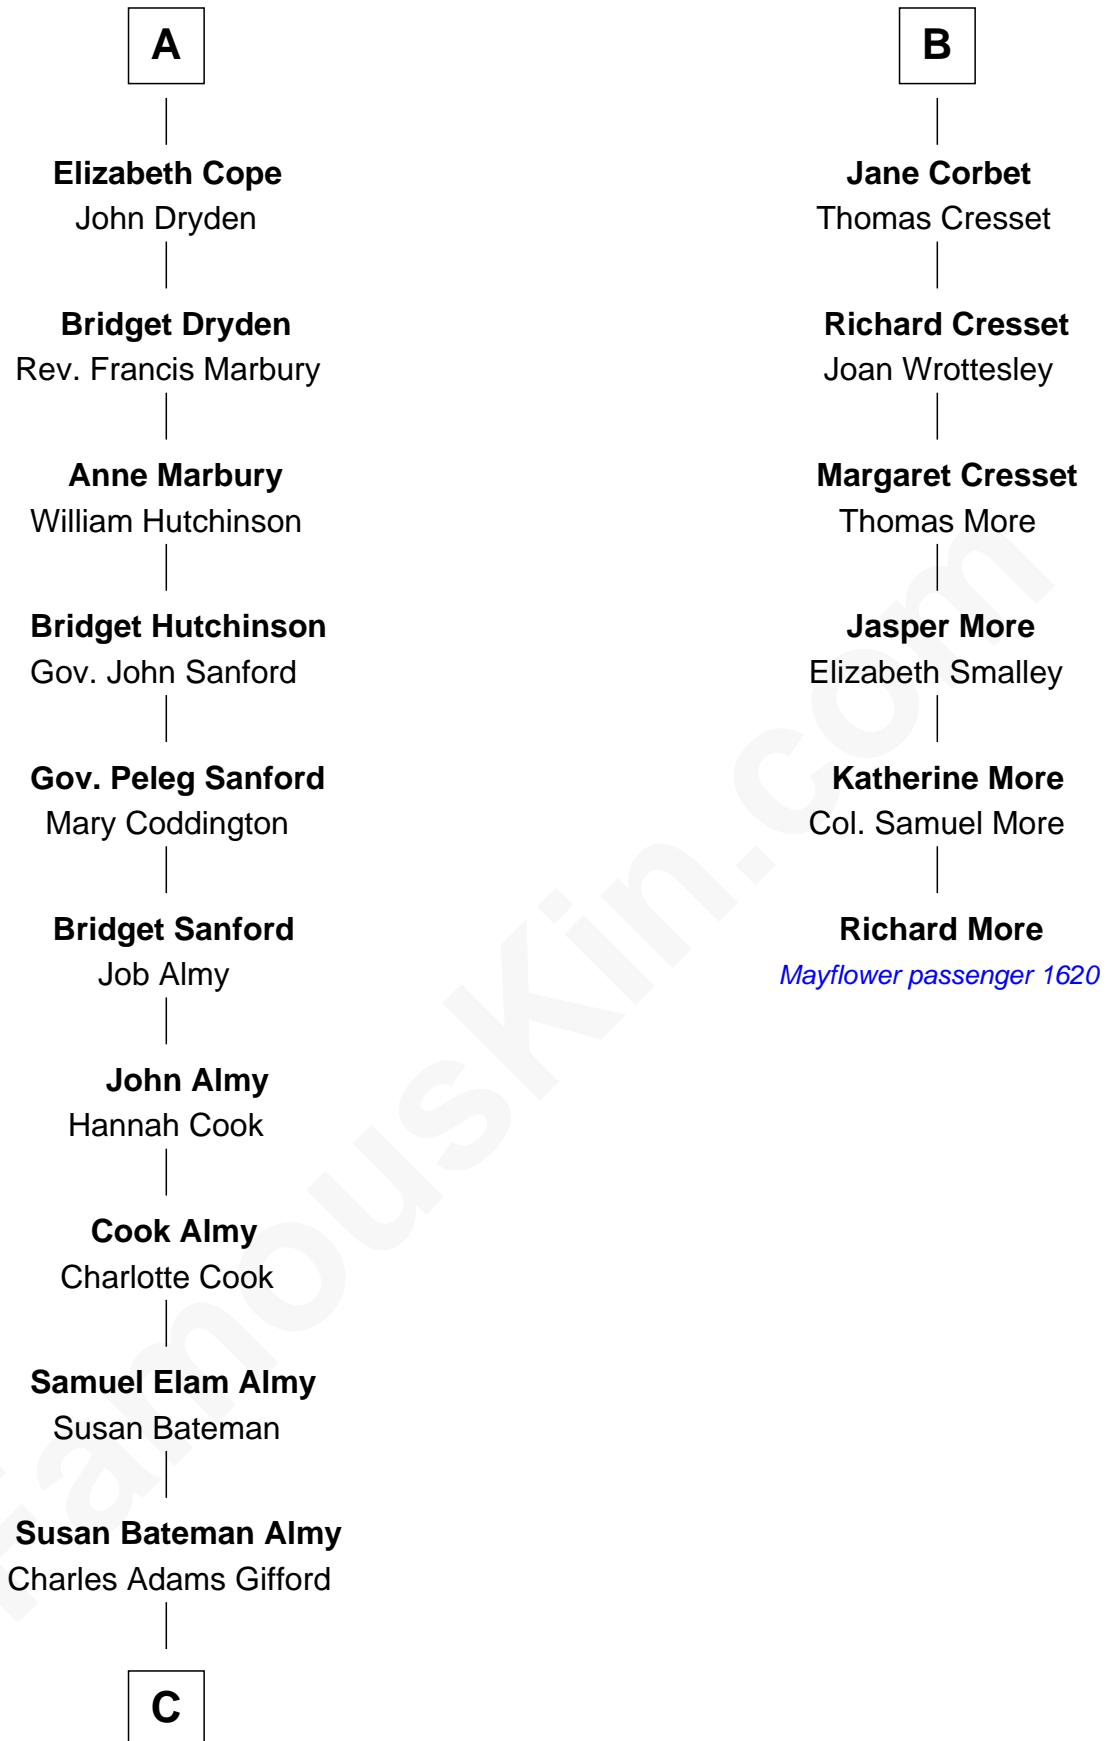

## Relationship Chart of

### Marilyn Monroe

*Actress, Model, and Singer*

12th cousin 7 times removed of

**Richard More**

*(c1614 - c1696) Mayflower passenger 1620*

**MAYFLOWER**

**C**

—  
**Frederick Almy Gifford**  
Elizabeth Easton Tennant

—  
**Charles Stanley Gifford**  
Gladys Pearl Monroe

—  
**Marilyn Monroe**  
*Actress, Model, and Singer*

FamousKin.com