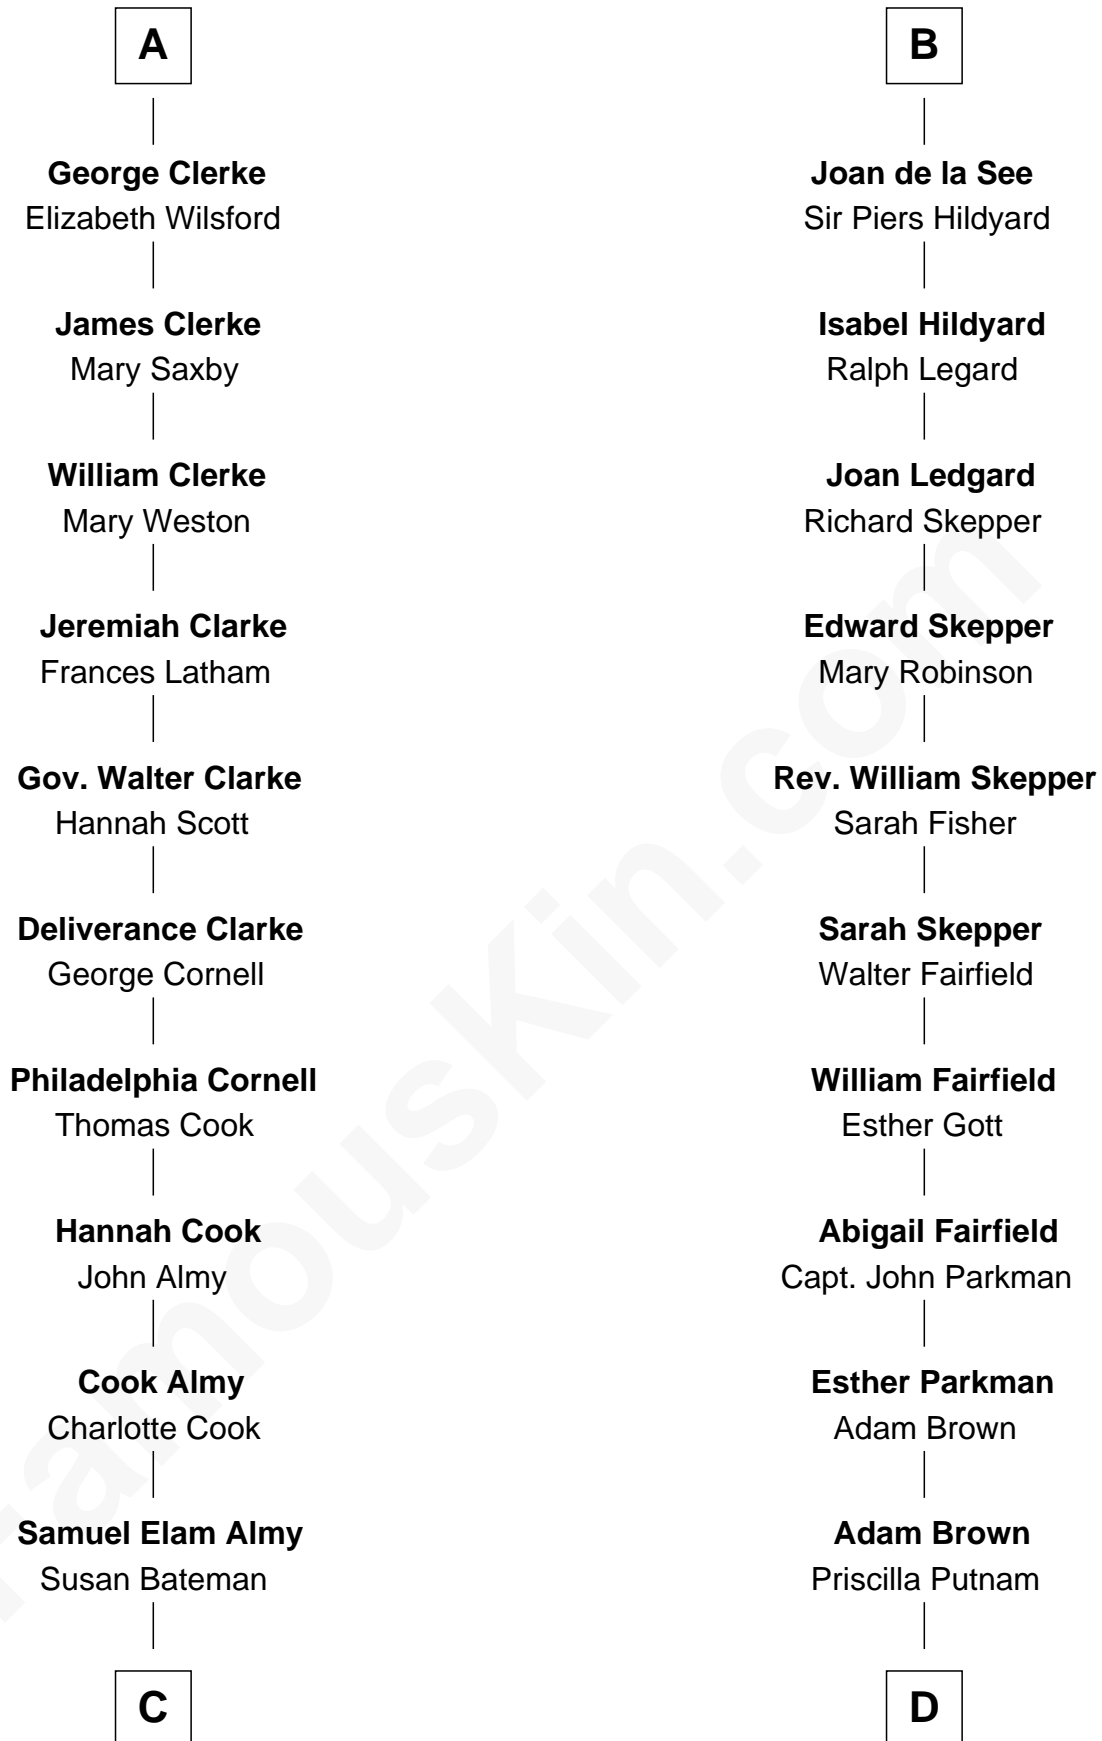

FamousKin.com Relationship Chart of

Marilyn Monroe

Actress, Model, and Singer

20th cousin 1 time removed of

Calvin Coolidge

30th U.S. President

William de Ros
Maude de Vaux

Sir William de Ros
Margery de Badlesmere

Maud de Roos
John de Welles

Margery de Welles
Stephen le Scrope

Maude le Scrope
Sir Baldwin Freville

Elizabeth Freville
Sir Thomas Ferrers

Sir Henry Ferrers
Margaret Heckstall

Elizabeth Ferrers
James Clerke

A

Agnes de Ros
Pain de Tibetot

Sir John de Tibetot
Margaret de Badlesmere

Sir Robert de Tibetot
Margaret Deincourt

Elizabeth de Tibetot
Sir Philip le Despencer

Margery Despencer
Sir Roger Wentworth

Sir Philip Wentworth
Mary Clifford

Elizabeth Wentworth
Sir Martin de la See

B

C

Susan Bateman Almy
Charles Adams Gifford

Frederick Almy Gifford
Elizabeth Easton Tennant

Charles Stanley Gifford
Gladys Pearl Monroe

Marilyn Monroe
Actress, Model, and Singer