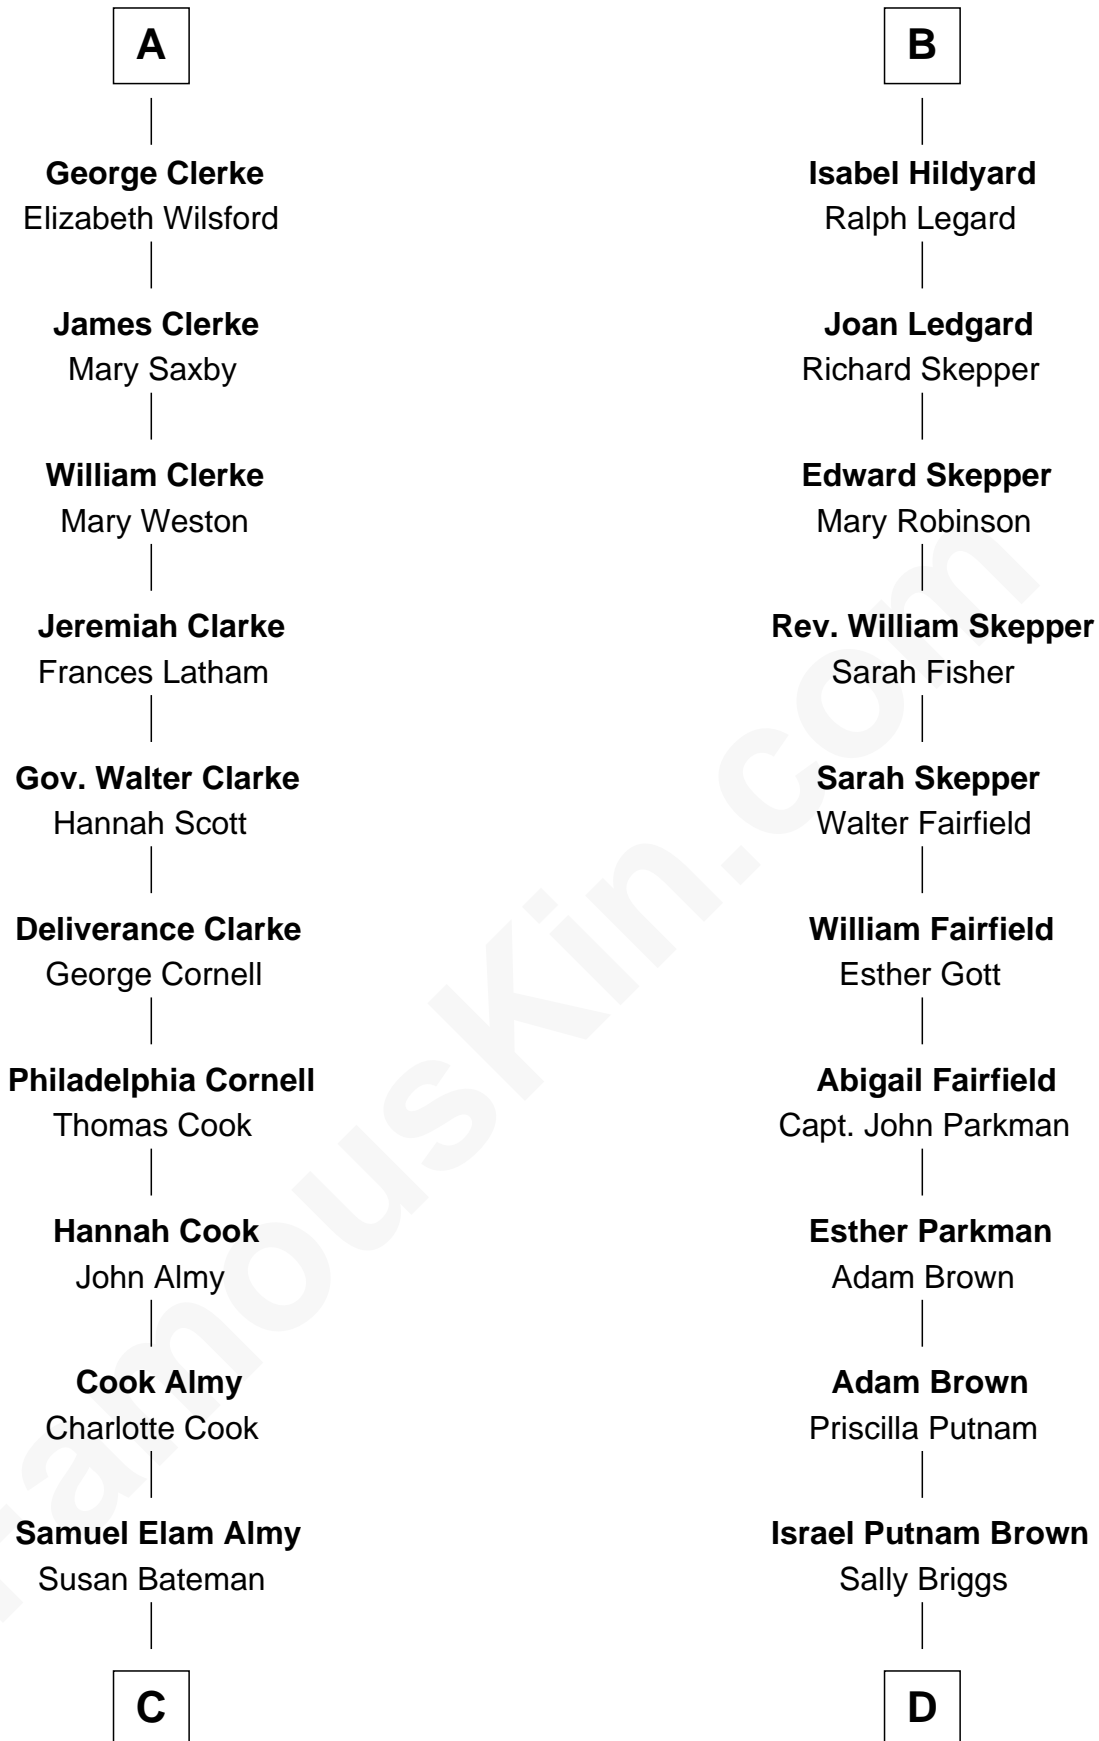

FamousKin.com Relationship Chart of

Marilyn Monroe

Actress, Model, and Singer

20th cousin of

Calvin Coolidge

30th U.S. President

Bartholomew de Badlesmere

Margaret de Clare

Sir John de Tibetot

Sir Robert de Tibetot

Margaret Deincourt

Elizabeth de Tibetot

Sir Philip le Despencer

Margery Despencer

Sir Roger Wentworth

Sir Philip Wentworth

Mary Clifford

Elizabeth Wentworth

Sir Martin de la See

Joan de la See

Sir Piers Hildyard

B

C

Susan Bateman Almy
Charles Adams Gifford

Frederick Almy Gifford
Elizabeth Easton Tennant

Charles Stanley Gifford
Gladys Pearl Monroe

Marilyn Monroe
Actress, Model, and Singer

D

Sally Briggs Brown
Israel Chase Brewer

Sarah Almeda Brewer
Calvin Galusha Coolidge