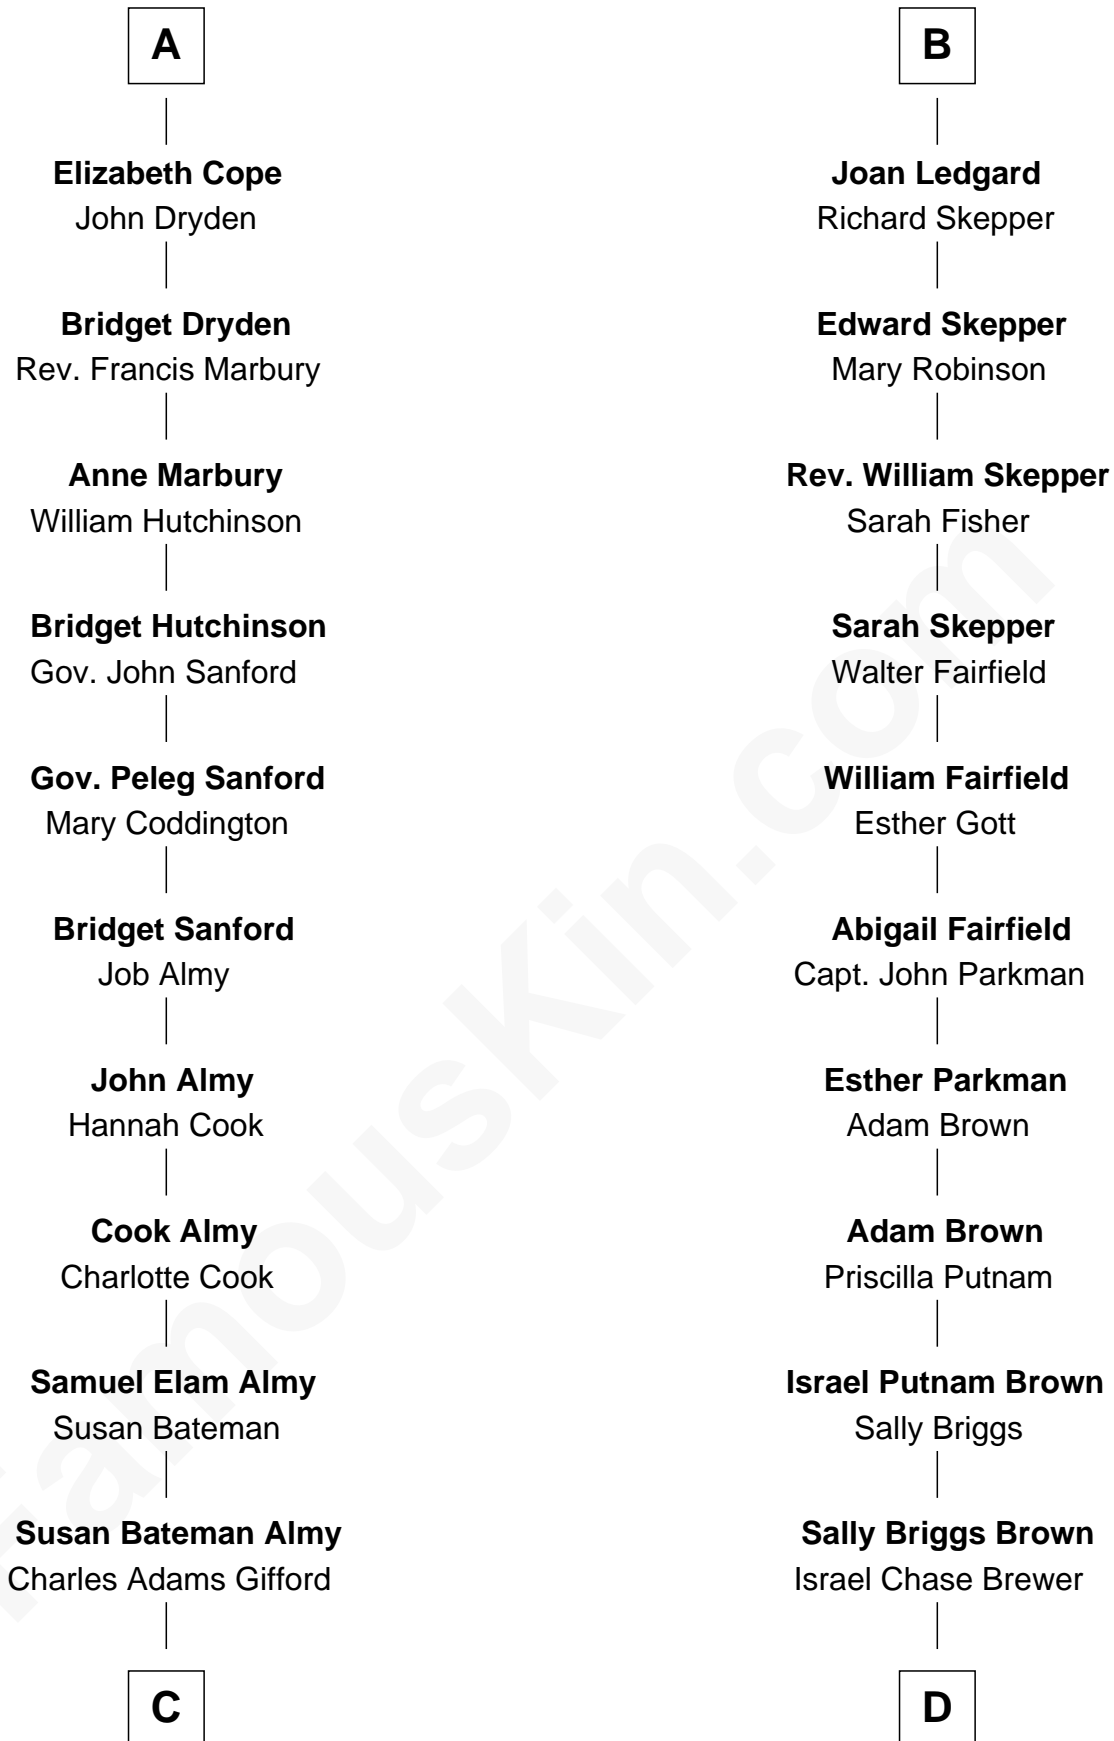

FamousKin.com Relationship Chart of

Marilyn Monroe

Actress, Model, and Singer

19th cousin of

Calvin Coolidge

30th U.S. President

Margaret de Audley

Ralph de Stafford

C

Frederick Almy Gifford
Elizabeth Easton Tennant

Charles Stanley Gifford
Gladys Pearl Monroe

Marilyn Monroe
Actress, Model, and Singer

D

Sarah Almeda Brewer
Calvin Galusha Coolidge

Col. John Calvin Coolidge
Victoria Josephine Moor