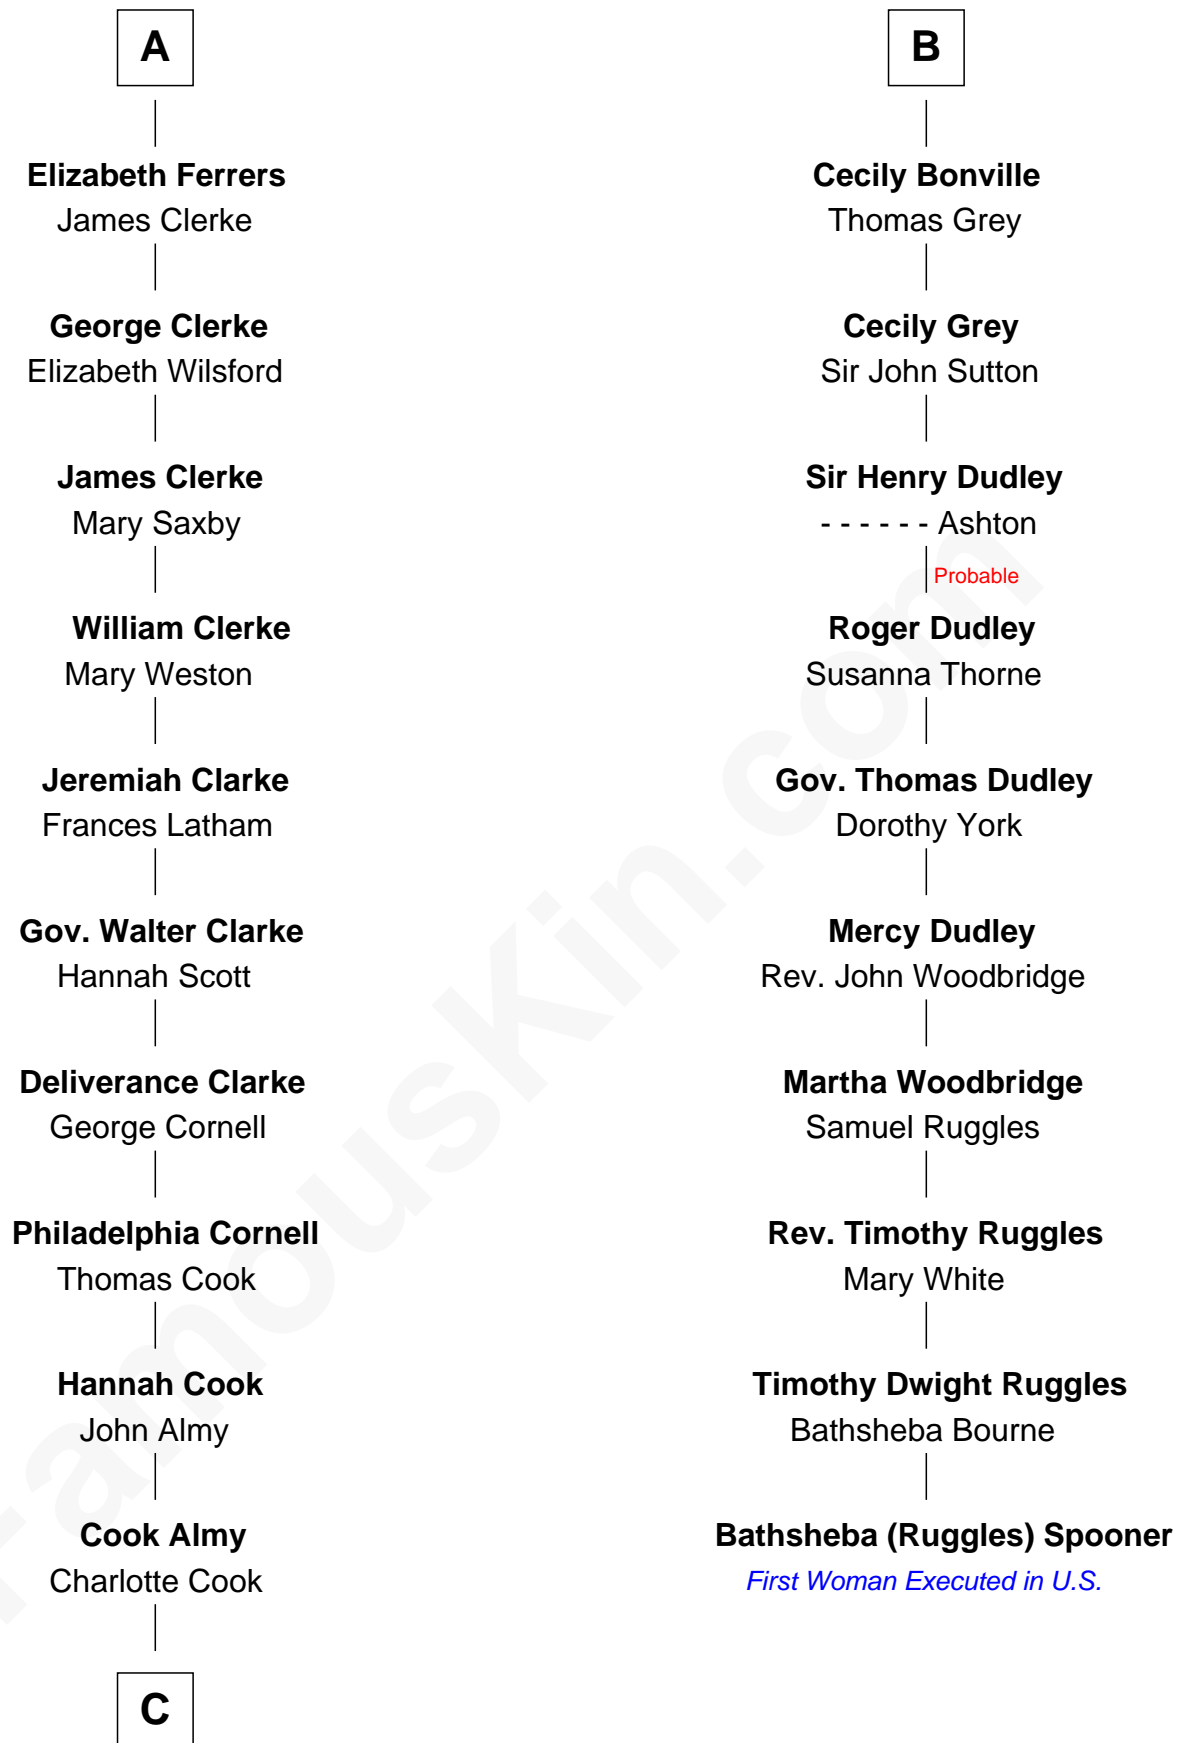

## Relationship Chart of

### Marilyn Monroe

Actress, Model, and Singer

16th cousin 5 times removed of

### Bathsheba (Ruggles) Spooner

First woman executed for murder in U.S. by non-British government

**Sir Robert de Ros**

Isabel de Aubeney

**C**

—  
**Samuel Elam Almy**

Susan Bateman

—  
**Susan Bateman Almy**

Charles Adams Gifford

—  
**Frederick Almy Gifford**

Elizabeth Easton Tennant

—  
**Charles Stanley Gifford**

Gladys Pearl Monroe

—  
**Marilyn Monroe**

*Actress, Model, and Singer*