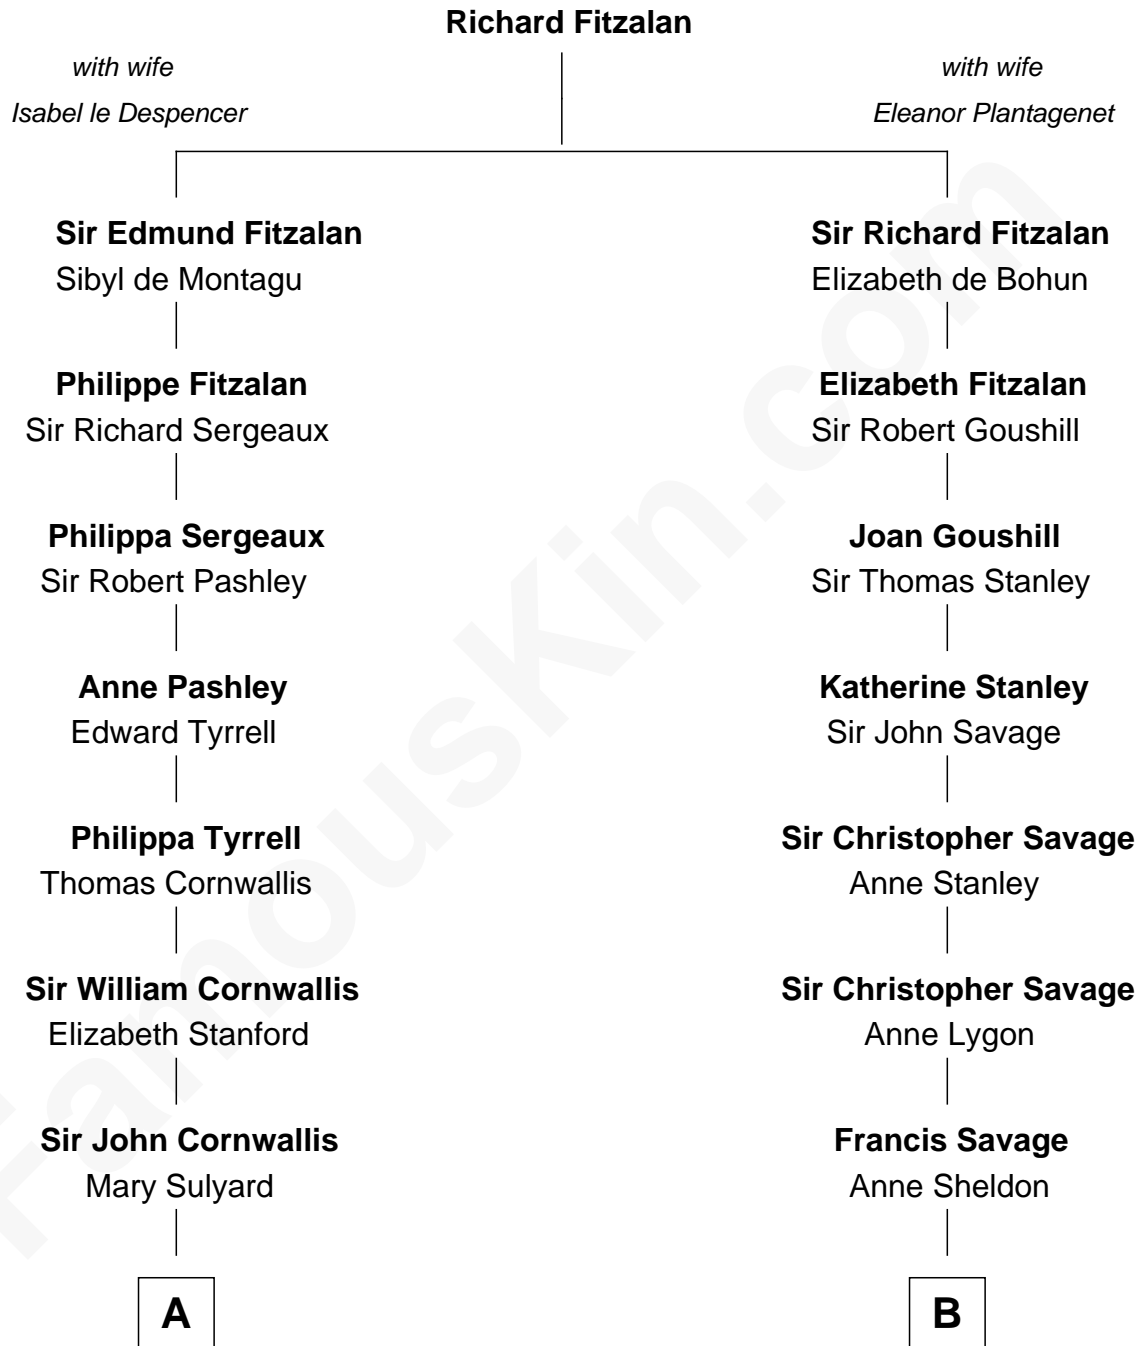

FamousKin.com Relationship Chart of

Marilyn Monroe

Actress, Model, and Singer

18th cousin 2 times removed of

Adlai Stevenson II

31st Governor of Illinois

C

Elizabeth Cutting Easton
William Congdon Tennant

Elizabeth Easton Tennant
Frederick Almy Gifford

Charles Stanley Gifford
Gladys Pearl Monroe

Marilyn Monroe
Actress, Model, and Singer

D

Lewis Green Stevenson
Helen Louise Davis

Adlai Stevenson II
31st Governor of Illinois