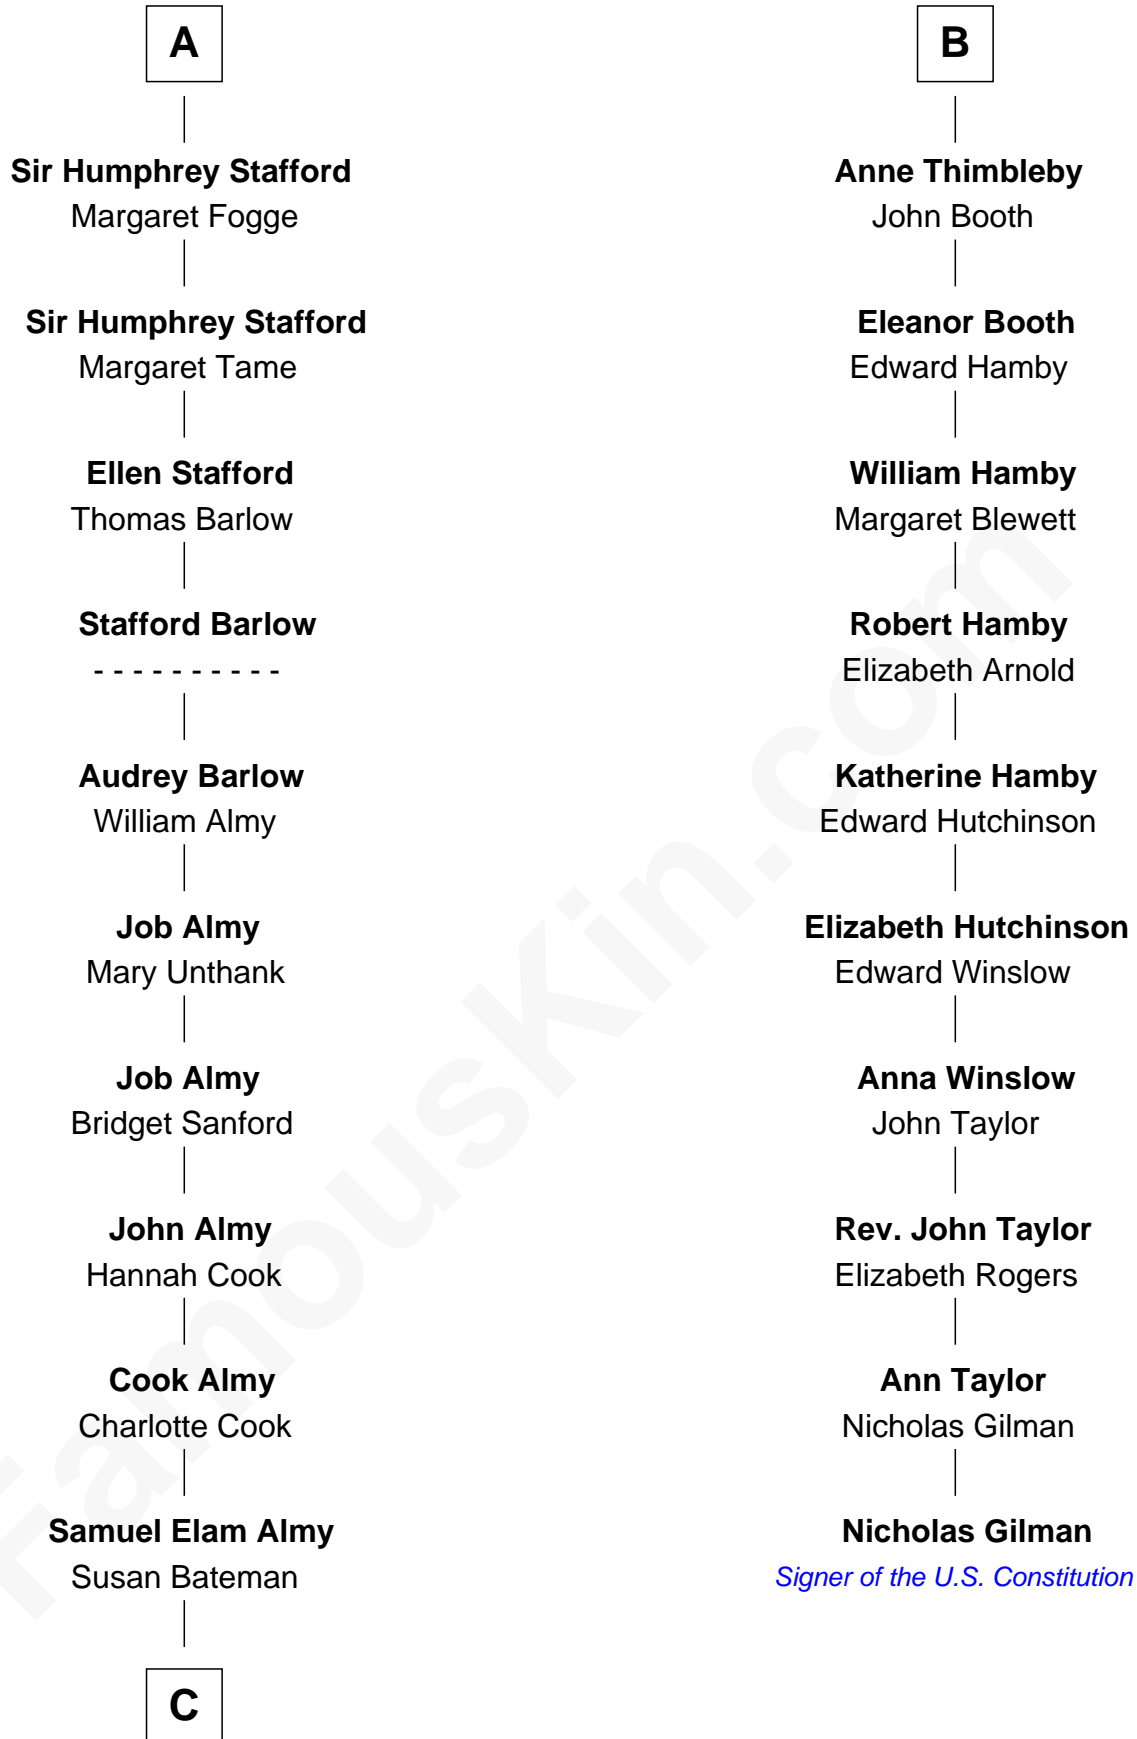

FamousKin.com Relationship Chart of

Marilyn Monroe

Actress, Model, and Singer

16th cousin 4 times removed of

Nicholas Gilman

Signer of the U.S. Constitution

John de Botetourte

Maud FitzThomas

Humphrey Stafford
Katherine Fray

A

Thomas de Botetourte

Joan de Somery

John de Botetourte
Joyce la Zouche de Mortimer

Joyce de Botetourte
Sir Baldwin Freville

Sir Baldwin Freville
Maude le Scrope

Margaret Freville
Sir Hugh Willoughby

Margery Willoughby
Sir Godfrey Hilton

Elizabeth Hilton
Richard Thimbleby

B

C

—
Susan Bateman Almy
Charles Adams Gifford

—
Frederick Almy Gifford
Elizabeth Easton Tennant

—
Charles Stanley Gifford
Gladys Pearl Monroe