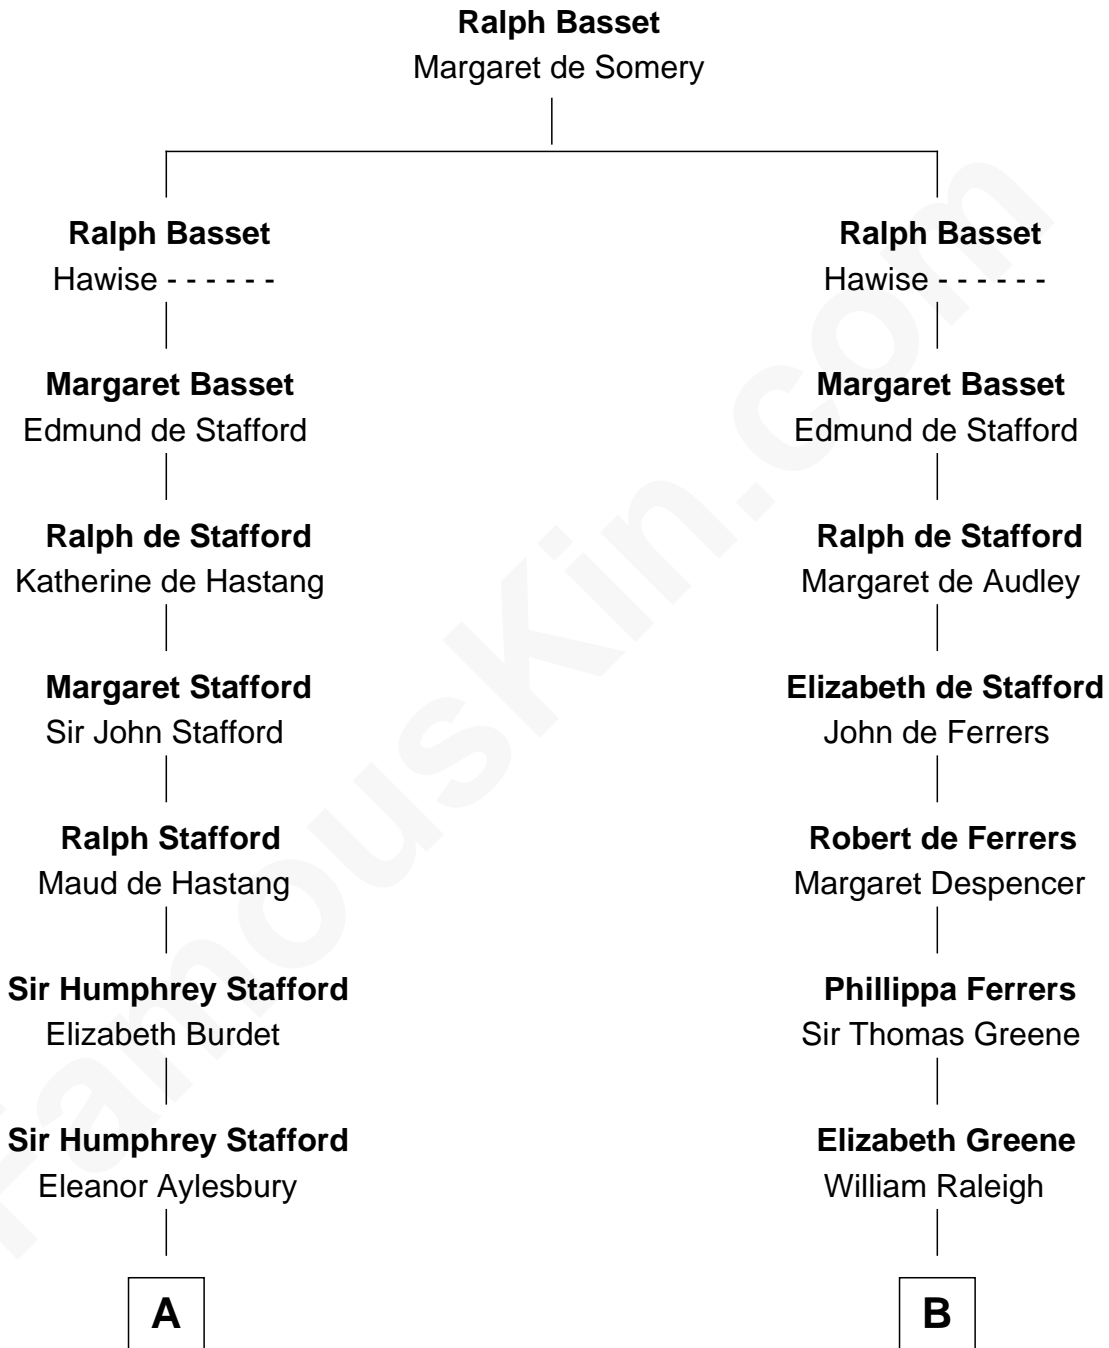

# FamousKin.com Relationship Chart of

**Marilyn Monroe**

*Actress, Model, and Singer*

18th cousin 3 times removed of

**Nicholas Gilman**

*Signer of the U.S. Constitution*

**C**

**Samuel Elam Almy**

Susan Bateman

**Susan Bateman Almy**

Charles Adams Gifford

**Frederick Almy Gifford**

Elizabeth Easton Tennant

**Charles Stanley Gifford**

Gladys Pearl Monroe

**Marilyn Monroe**

*Actress, Model, and Singer*

**D**

**Ann Taylor**

Nicholas Gilman

**Nicholas Gilman**

*Signer of the U.S. Constitution*

FamousKin.com