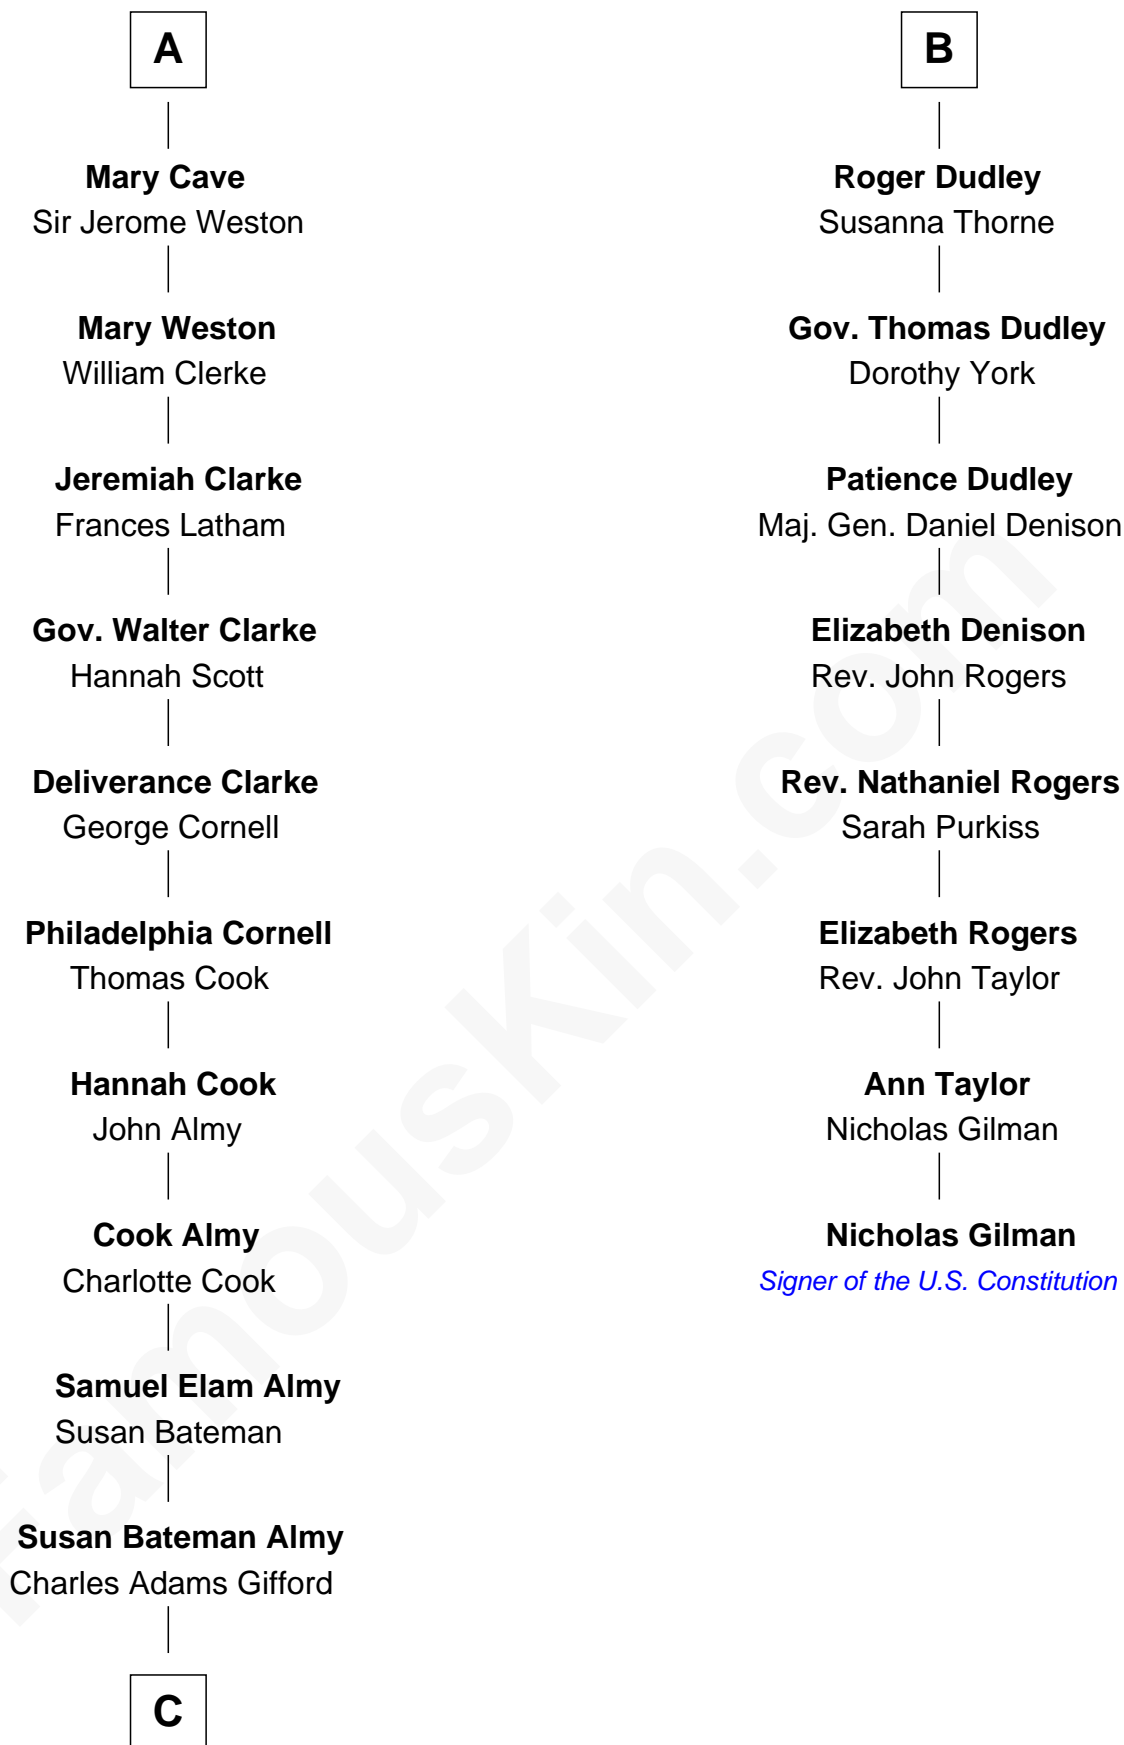

FamousKin.com Relationship Chart of

Marilyn Monroe

Actress, Model, and Singer

14th cousin 5 times removed of

Nicholas Gilman

Signer of the U.S. Constitution

Sir Reynold de Grey

Eleanor le Strange

C

Frederick Almy Gifford
Elizabeth Easton Tennant

Charles Stanley Gifford
Gladys Pearl Monroe

Marilyn Monroe
Actress, Model, and Singer

FamousKin.com