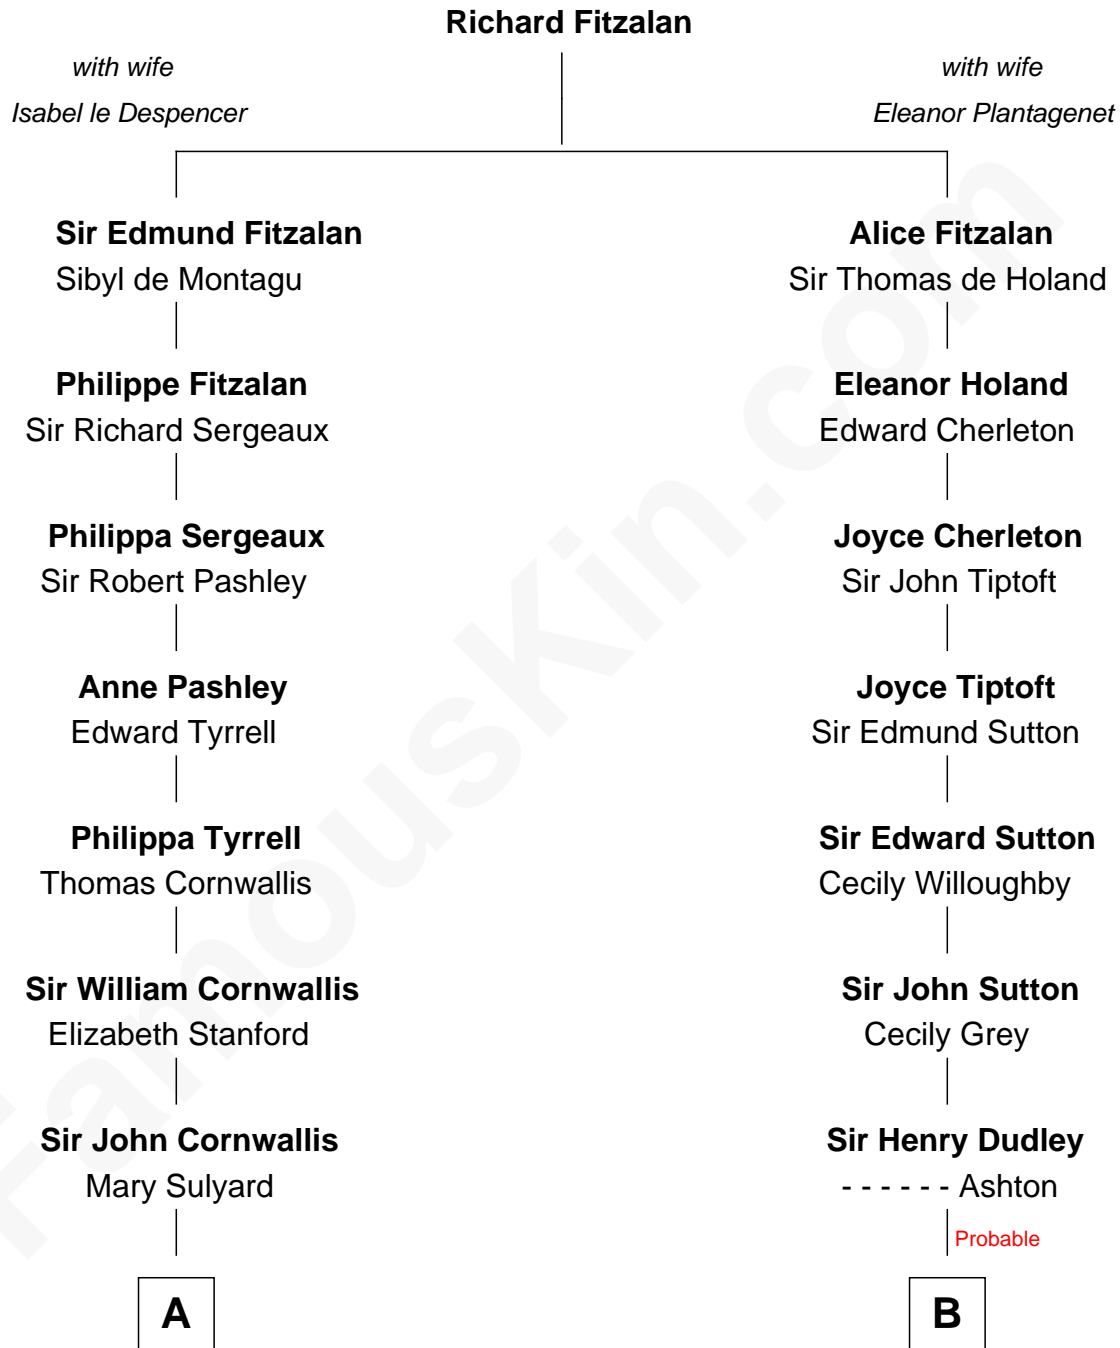

FamousKin.com Relationship Chart of

Marilyn Monroe

Actress, Model, and Singer

14th cousin 6 times removed of

Nicholas Gilman

Signer of the U.S. Constitution

C

—
Elizabeth Cutting Easton

William Congdon Tennant

—
Elizabeth Easton Tennant

Frederick Almy Gifford

—
Charles Stanley Gifford

Gladys Pearl Monroe

—
Marilyn Monroe

Actress, Model, and Singer

FamousKin.com