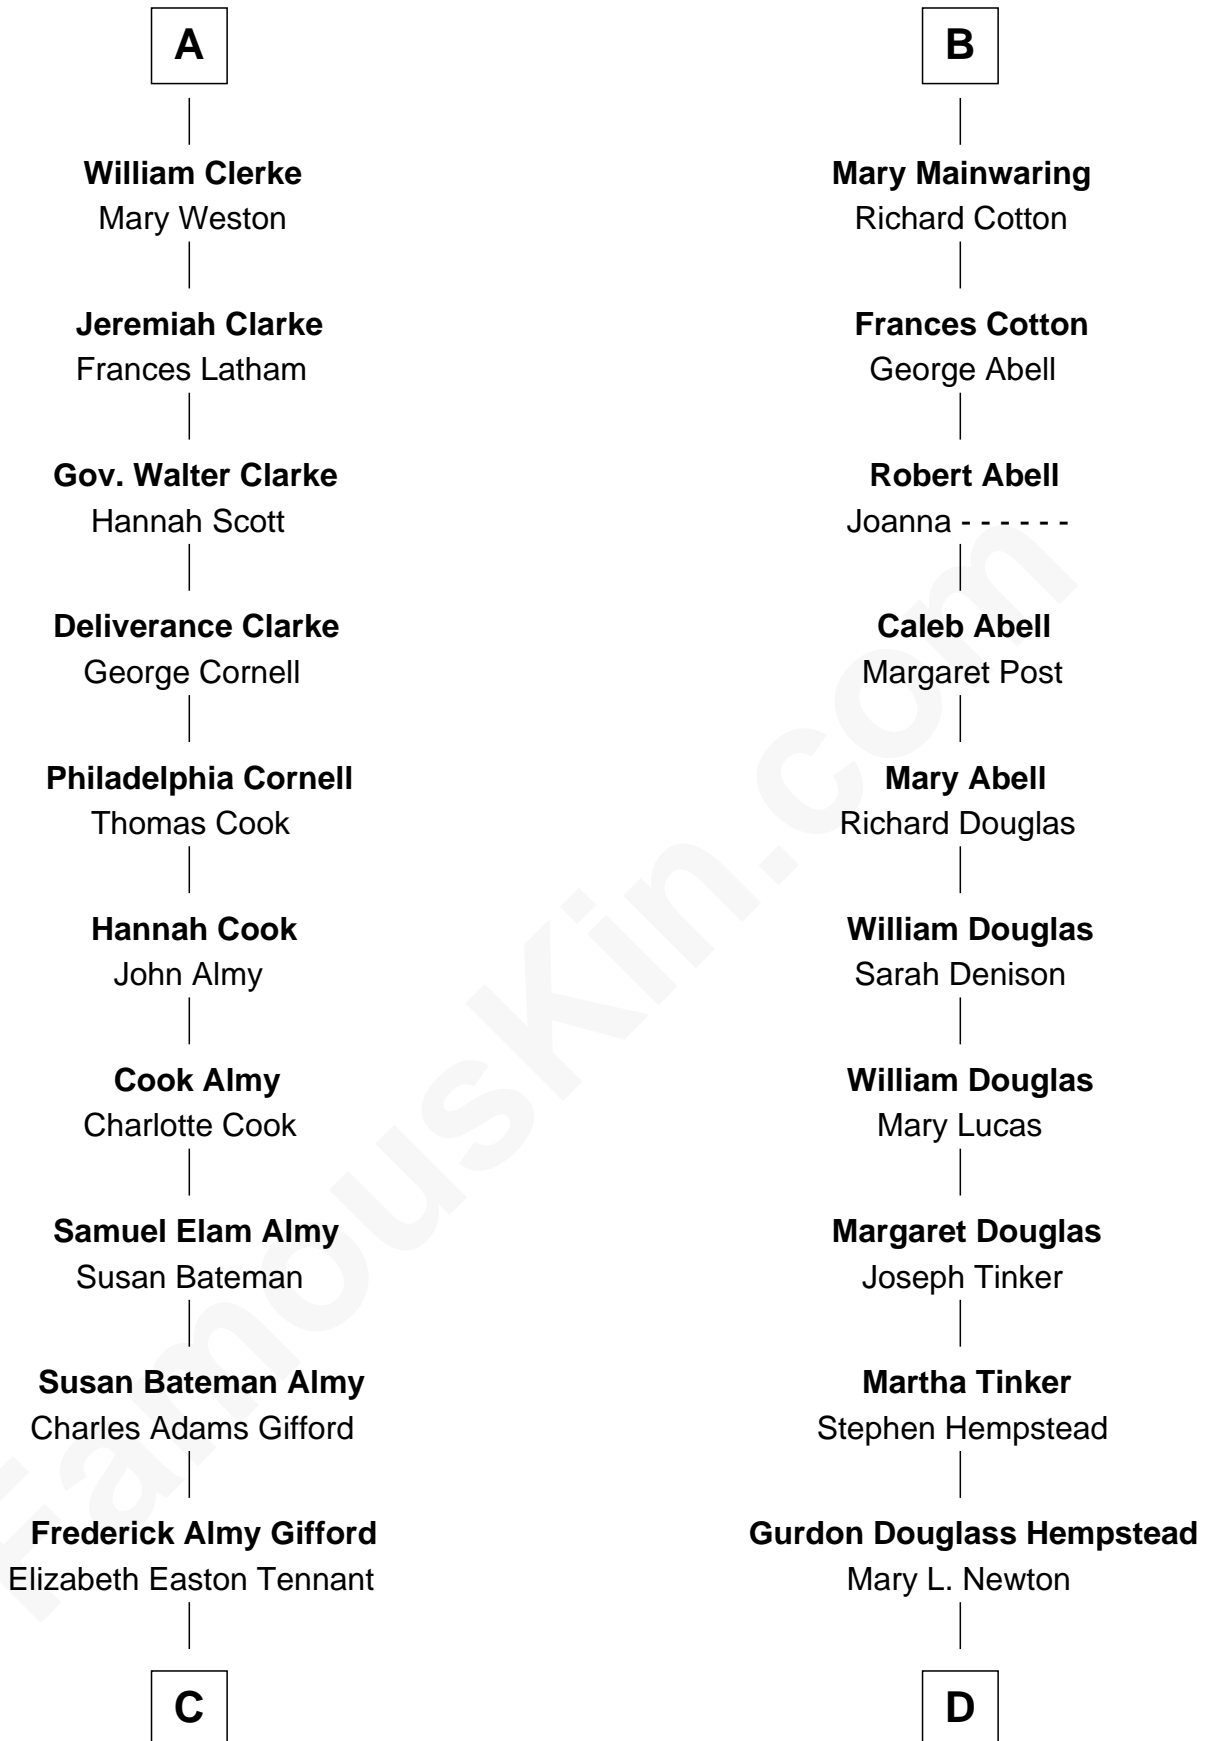

FamousKin.com Relationship Chart of

Marilyn Monroe

Actress, Model, and Singer

18th cousin 3 times removed of

Richard Gere

Movie Actor

John de Welles

Maud de Roos

Sir Robert Corbet

Dorothy Corbet

Sir Richard Mainwaring

Sir Arthur Mainwaring

Margaret Mainwaring

B

C

Charles Stanley Gifford

Gladys Pearl Monroe

Marilyn Monroe

Actress, Model, and Singer

D

Julia Anne Hempstead

Elisha Thomas Tiffany

Nelson Leroy Tiffany

Evaline Harriet Williams