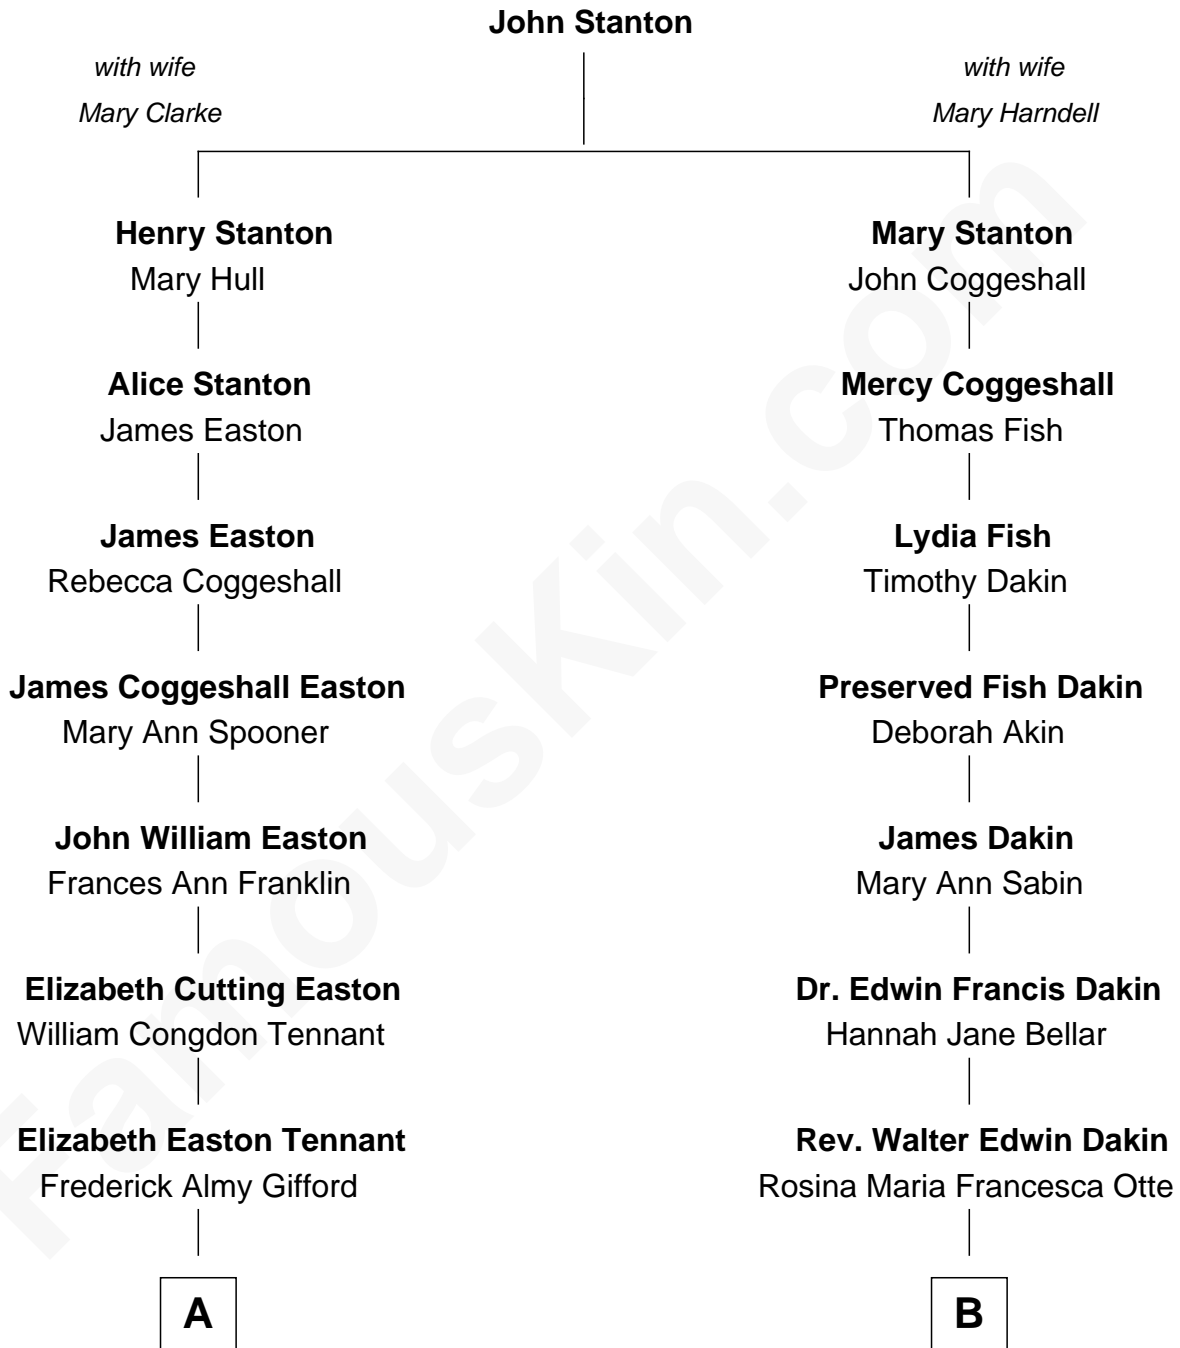

FamousKin.com Relationship Chart of

Marilyn Monroe

Actress, Model, and Singer

8th cousin of

Tennessee Williams

Author of A Streetcar Named Desire

A

Charles Stanley Gifford

Gladys Pearl Monroe

Marilyn Monroe

Actress, Model, and Singer

B

Edwina Dakin

Cornelius Coffin Williams

Tennessee Williams

Author of A Streetcar Named Desire