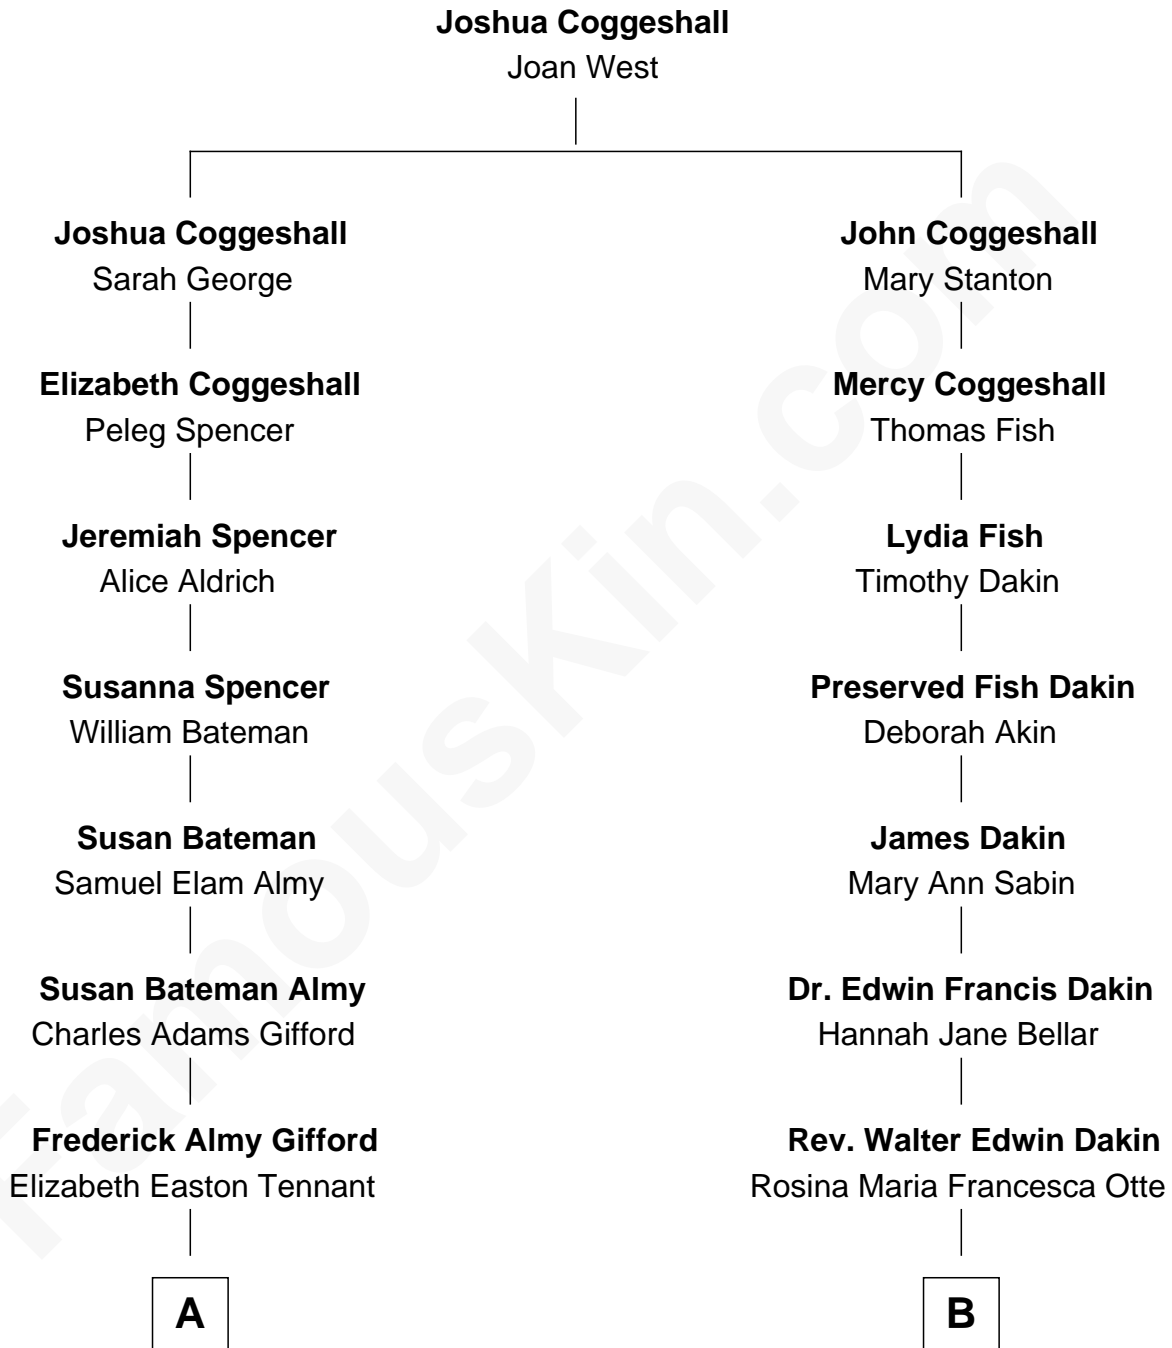

# FamousKin.com Relationship Chart of

**Marilyn Monroe**

*Actress, Model, and Singer*

8th cousin of

**Tennessee Williams**

*Author of A Streetcar Named Desire*

**A**

**Charles Stanley Gifford**

Gladys Pearl Monroe

**Marilyn Monroe**

*Actress, Model, and Singer*

**B**

**Edwina Dakin**

Cornelius Coffin Williams

**Tennessee Williams**

*Author of A Streetcar Named Desire*