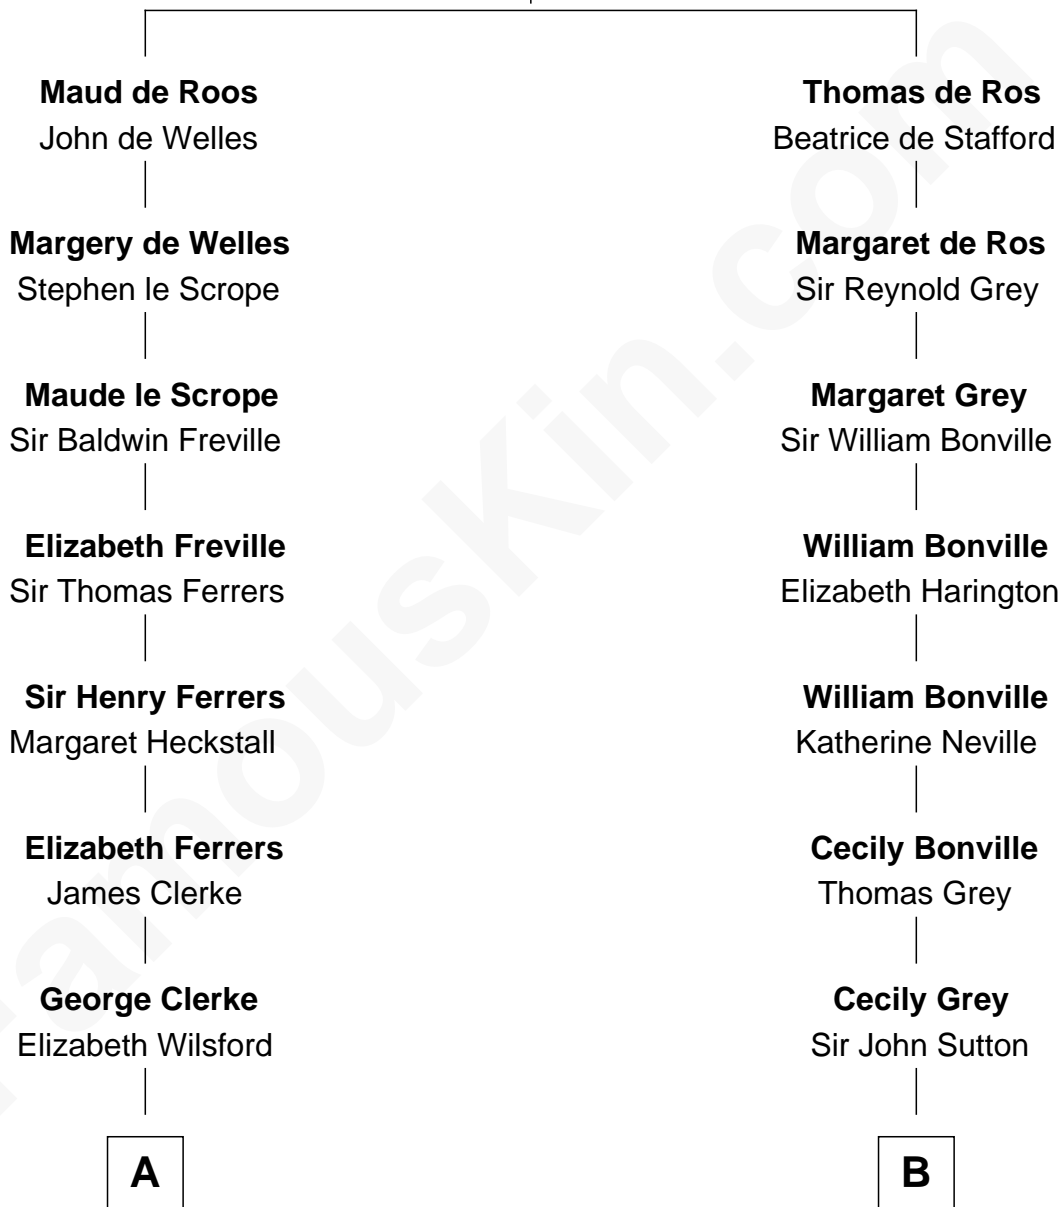

FamousKin.com Relationship Chart of

Marilyn Monroe

Actress, Model, and Singer

19th cousin of

Tennessee Williams

Author of A Streetcar Named Desire

Sir William de Ros
Margery de Badlesmere

C

Frederick Almy Gifford
Elizabeth Easton Tennant

Charles Stanley Gifford
Gladys Pearl Monroe

Marilyn Monroe
Actress, Model, and Singer

D

Isabelle Coffin
Thomas Lanier Williams

Cornelius Coffin Williams
Edwina Dakin

Tennessee Williams
Author of A Streetcar Named Desire

FamousKin.com